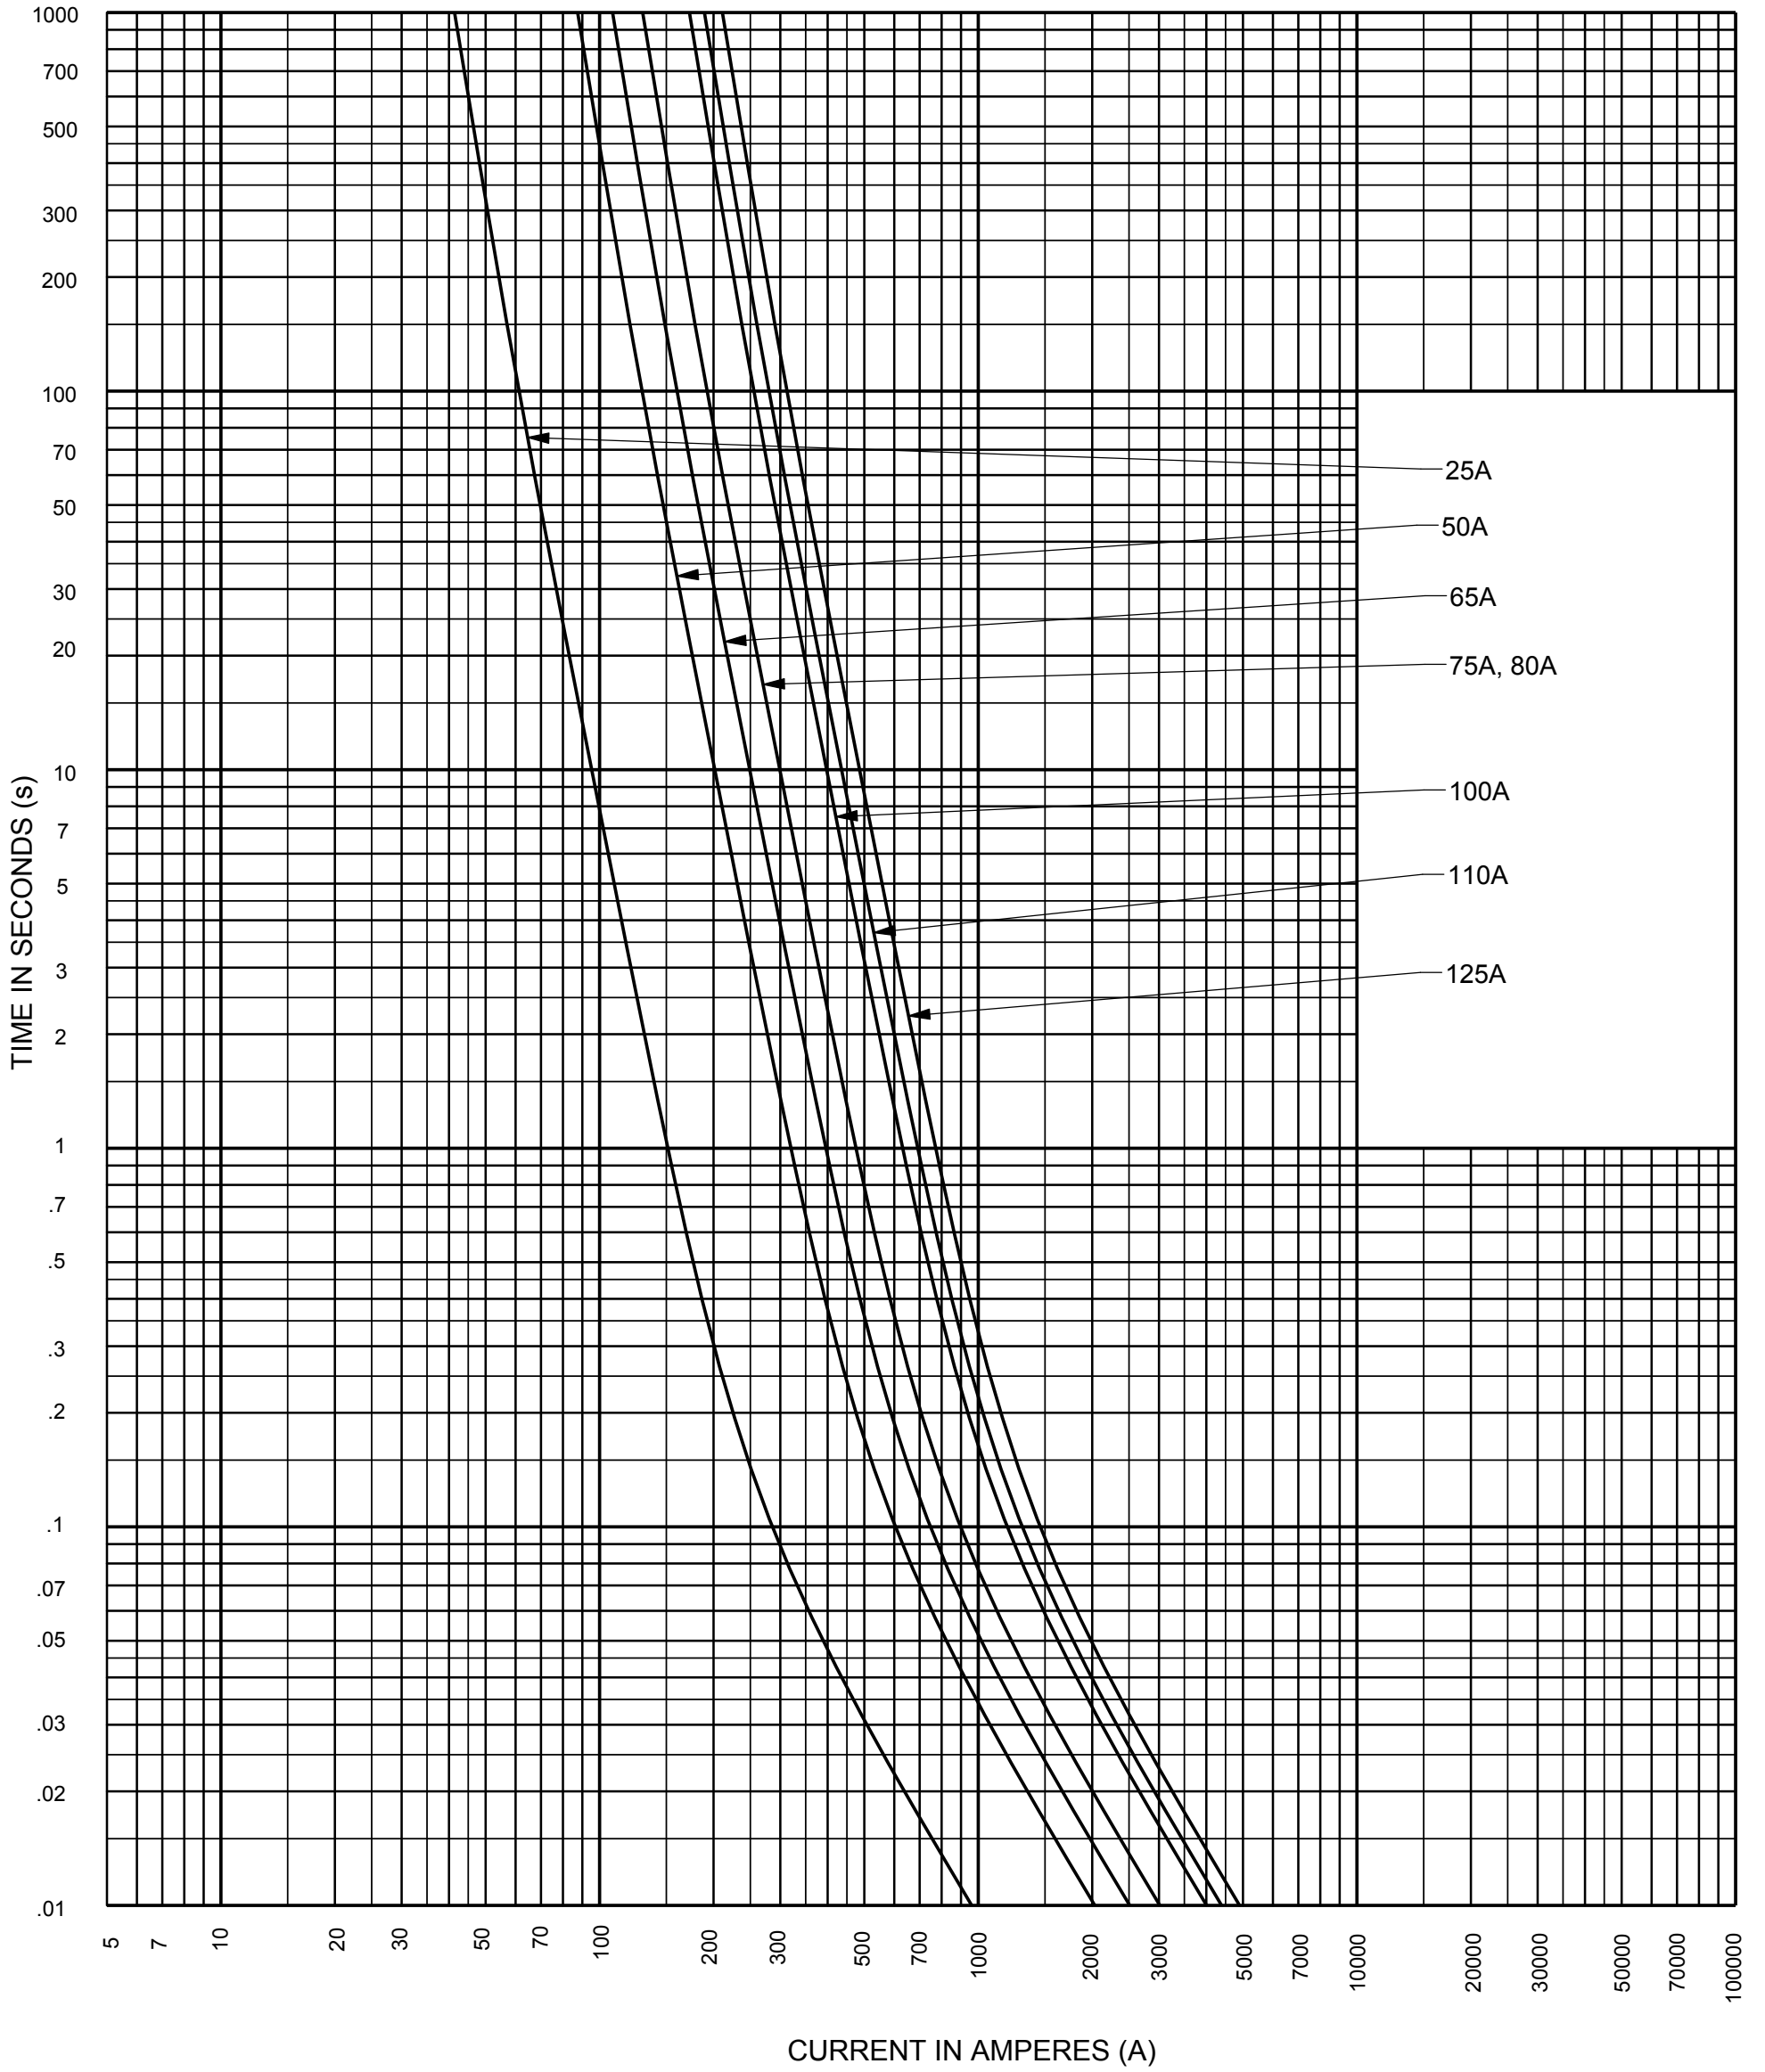

MEDIUM VOLTAGE CAPACITOR FUSE

CAT. NO. A250C(25-125)-30

25-125A 2.5kV MAX

TOTAL CLEARING TIME CURRENT DATA

FERRAZ SHAWMUT
NEWBURYPORT, MA 01950

720567

CONTROL NO.: 832
REV.: A
FOLDER NO.: 47
DATE: 9-15-05