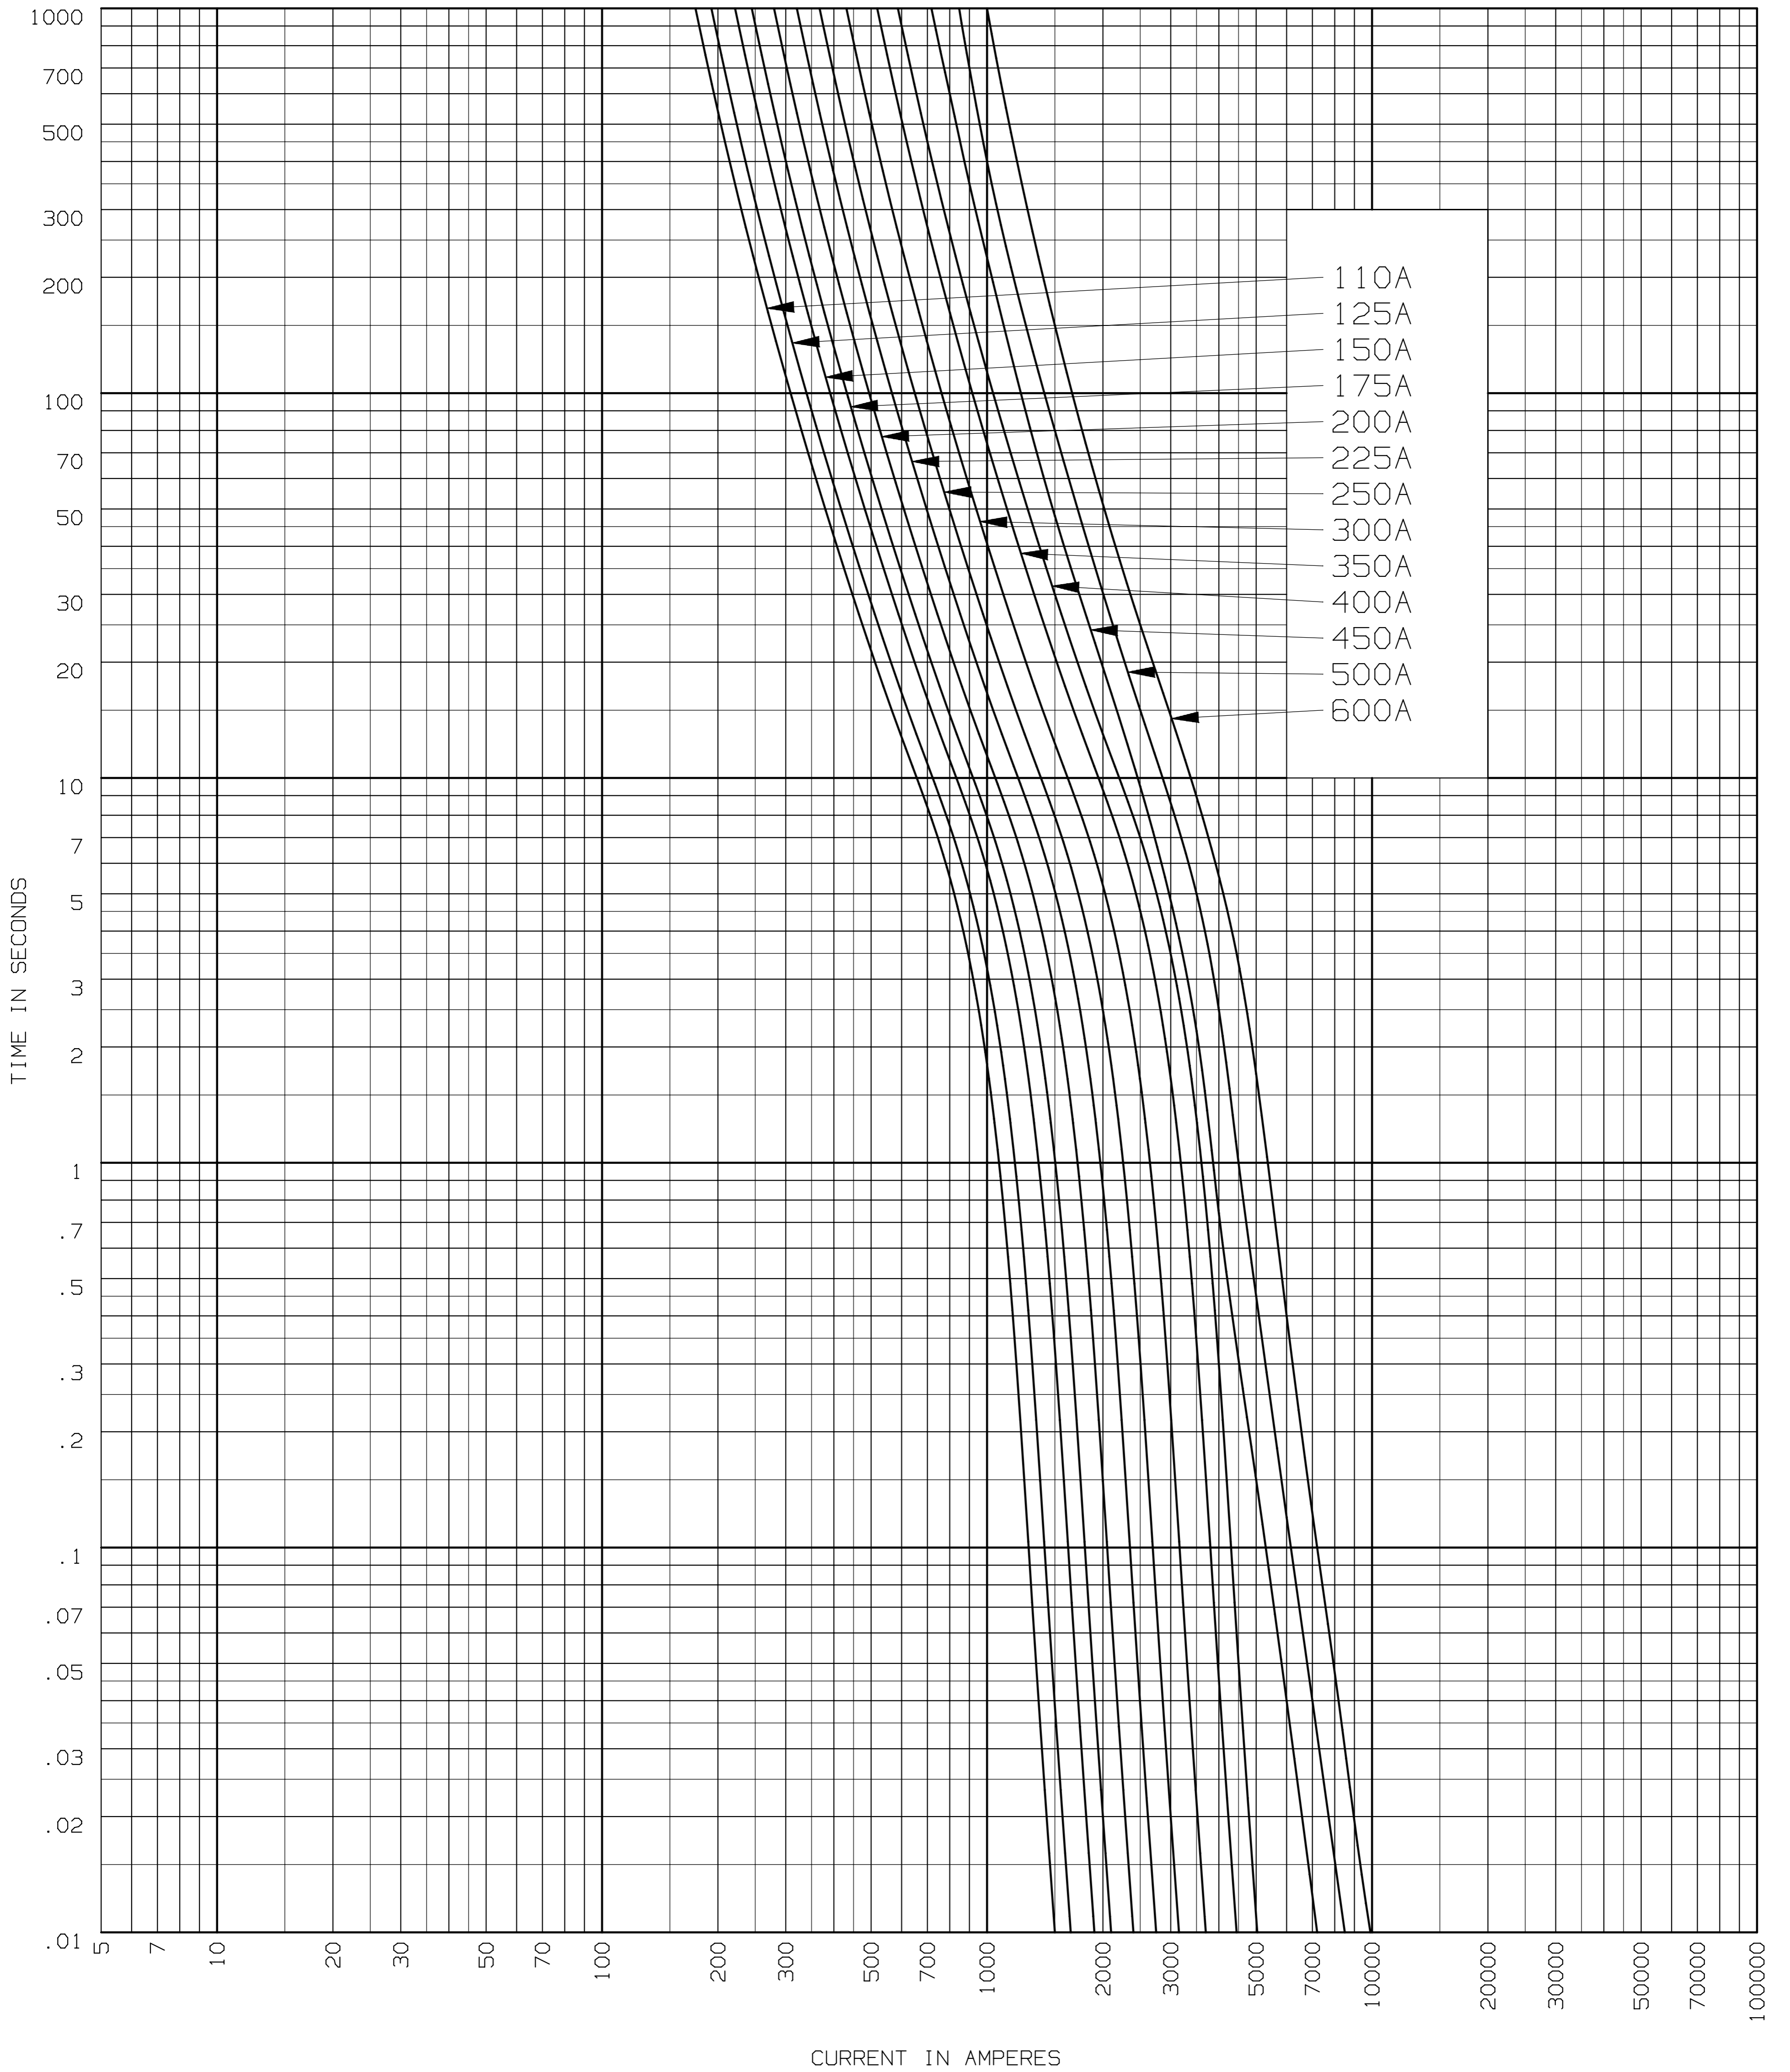

CLASS RK1 AMP-TRAP FUSE

CAT. No. A6D(AMP RATING)R
110-600 AMPS 600V

AVERAGE MELTING TIME - CURRENT CURVE

Newburyport, MA 01950

720534

CONTROL NO. : 520

REV. : -

05/07/04