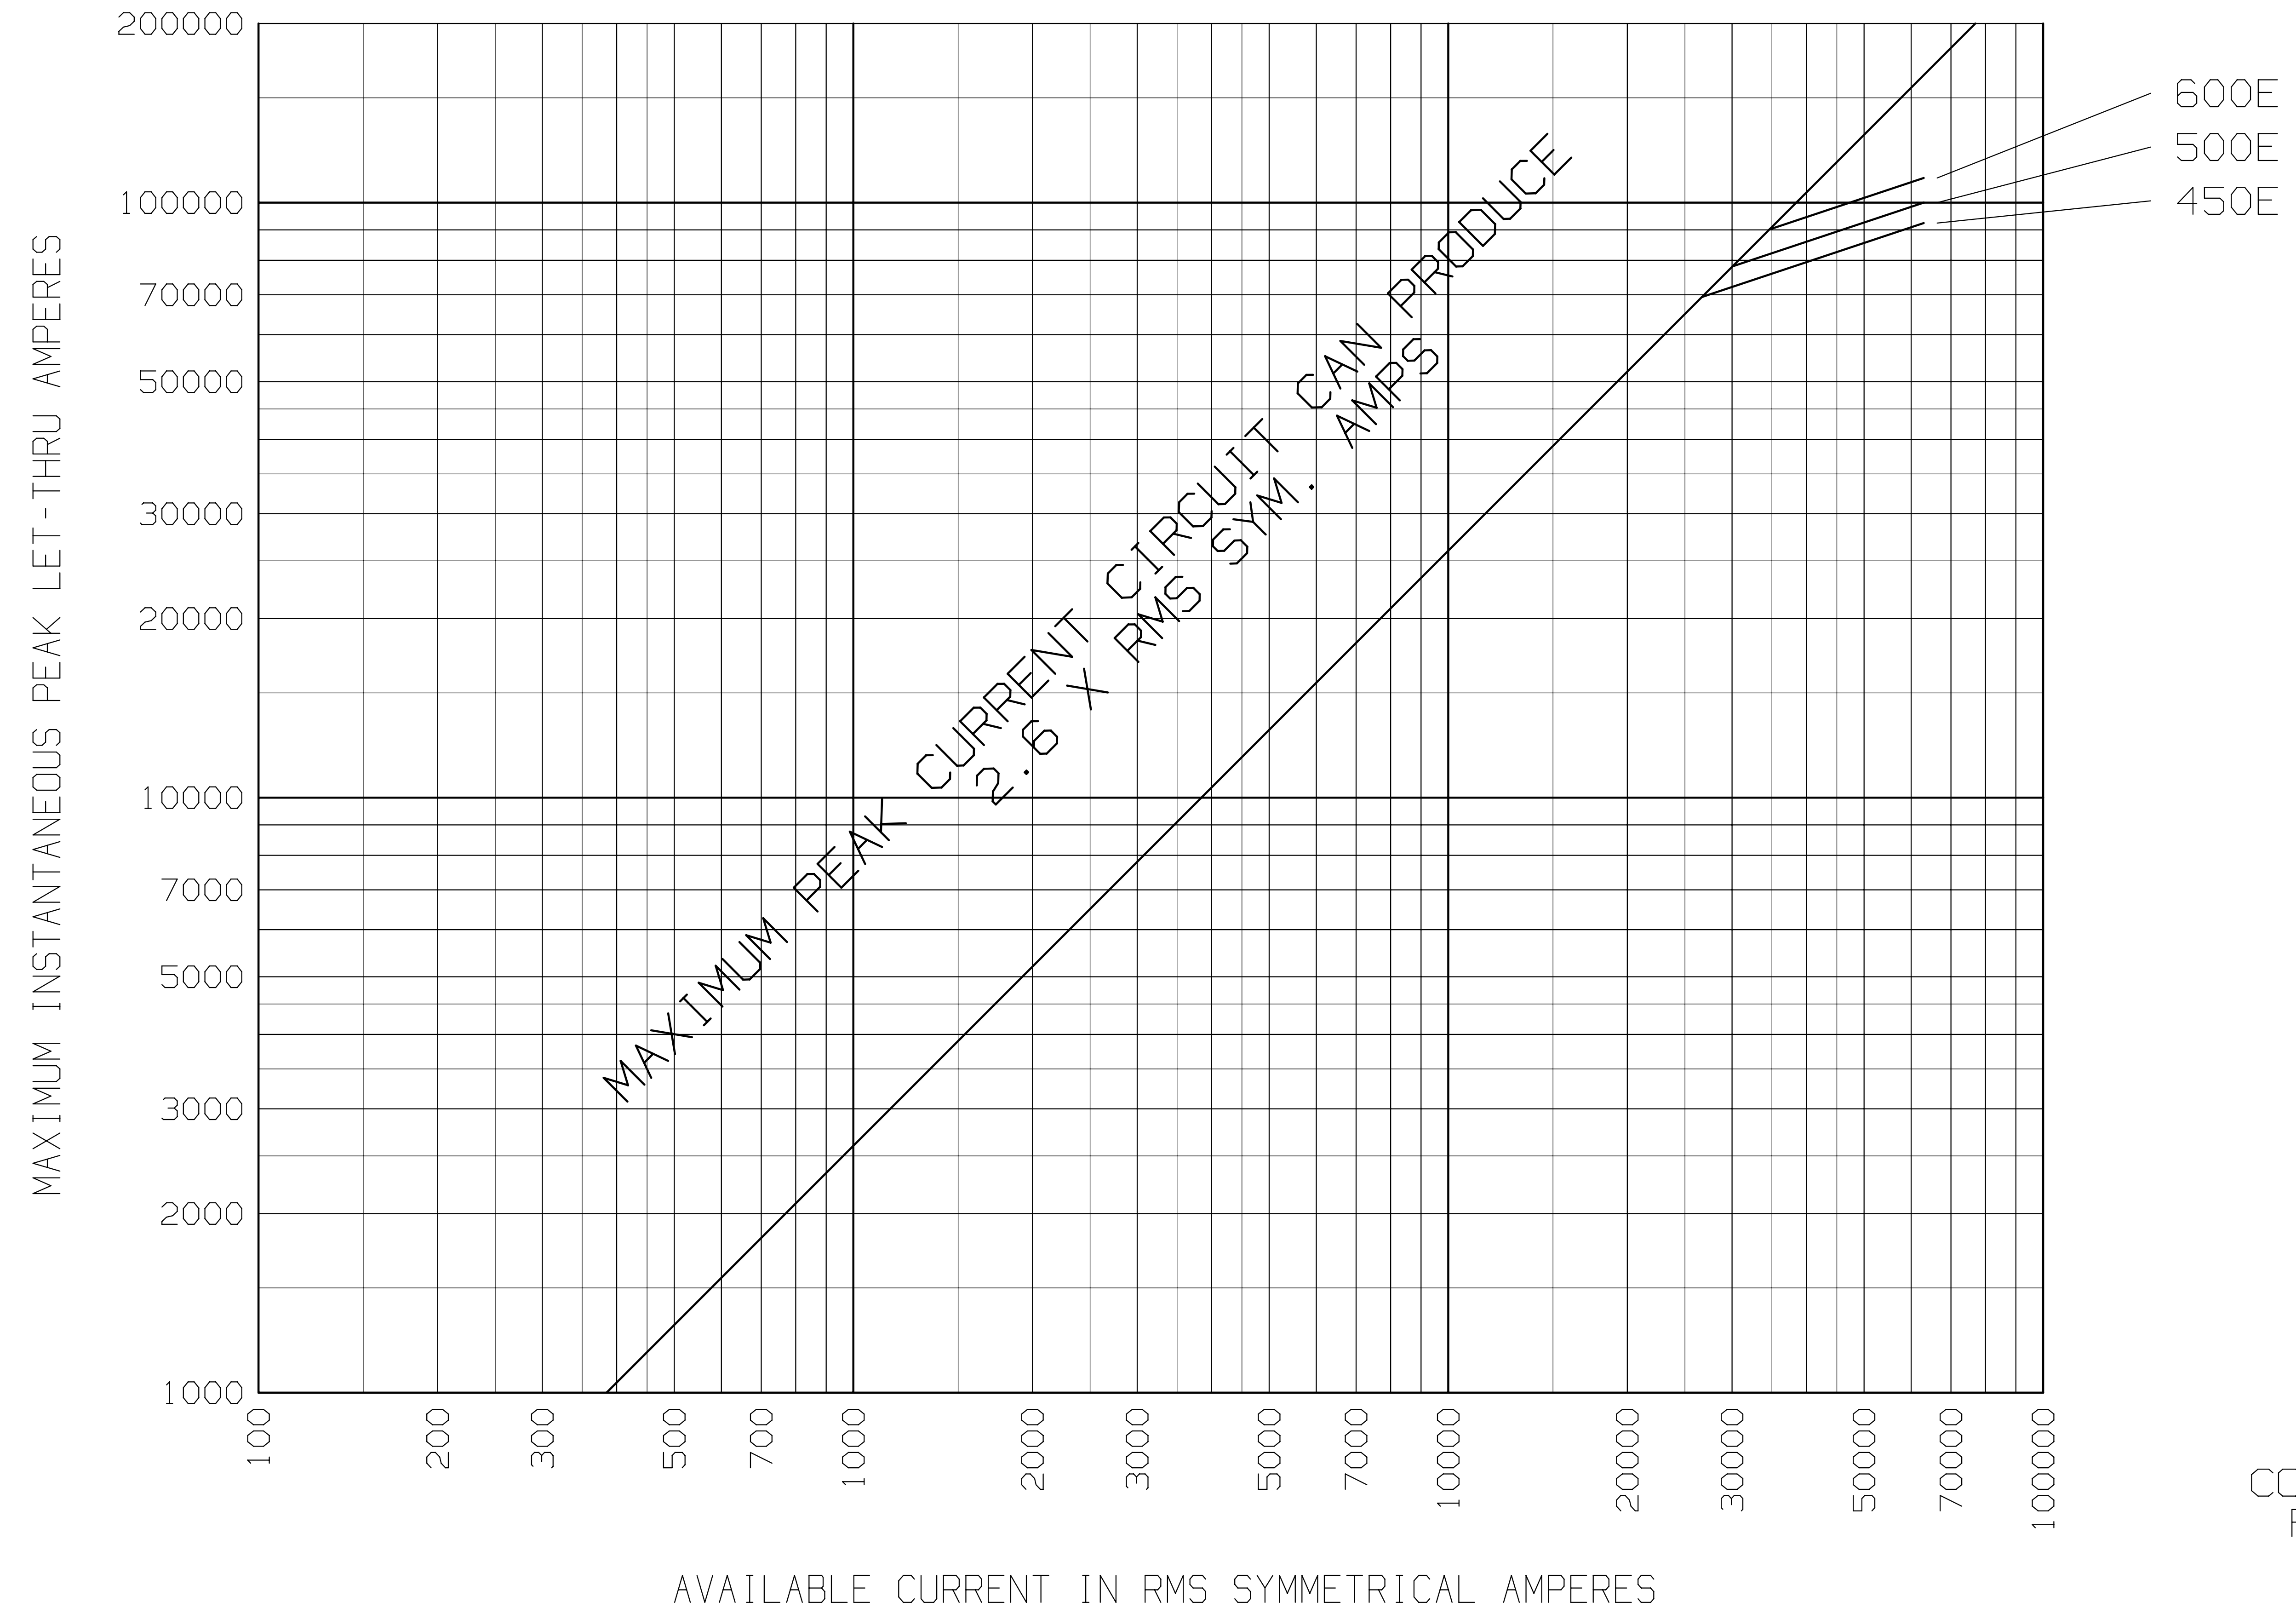

MEDIUM VOLTAGE AMP-TRAP FUSE

A055B2DORO-(450-600)E
A055B2DCRO-(450-600)E

CS-3 5.5KV

PEAK LET THRU CURRENT DATA

MERSEN USA NEWBURYPORT-MA, LLC
374 MERRIMAC STREET
NEWBURYPORT, MA 01950
720457

CONTROL NO. 1788
FOLDER NO. 5B
REV. A
5/16/16