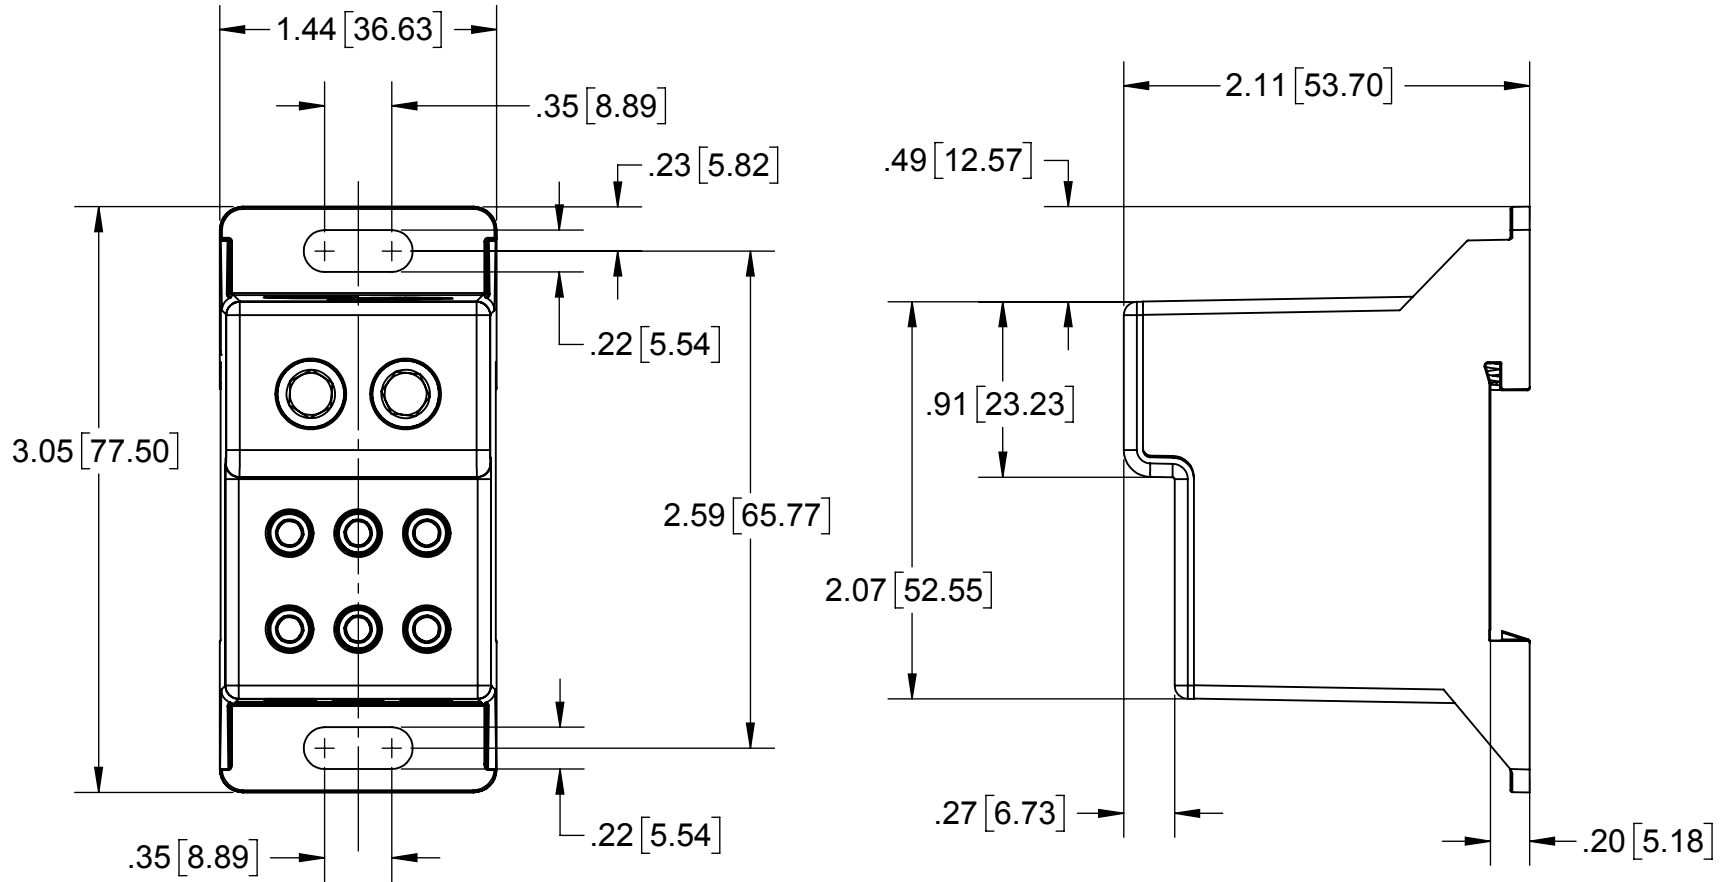

REV	DATE	ECO	DESCRIPTION	BY	CK	APP
-	07/13/2019	N/A	INITIAL RELEASE	RB	N/A	N/A

DIMENSIONS IN [] ARE MILLIMETERS

MERSEN USA NEWBURYPORT-MA, LLC
374 MERRIMAC STREET
NEWBURYPORT, MA 01950

CEP-FSPDB160

POWER DISTRIBUTION BLOCK

160A 600 V

OUTLINE DIMENSIONS
NOT TO BE USED FOR PRODUCTION

702265

PRODUCT MANAGER

SIGN: D. VANGARI

DATE: 10/1/19

DESIGN ENGINEER

SIGN: R.BURGE