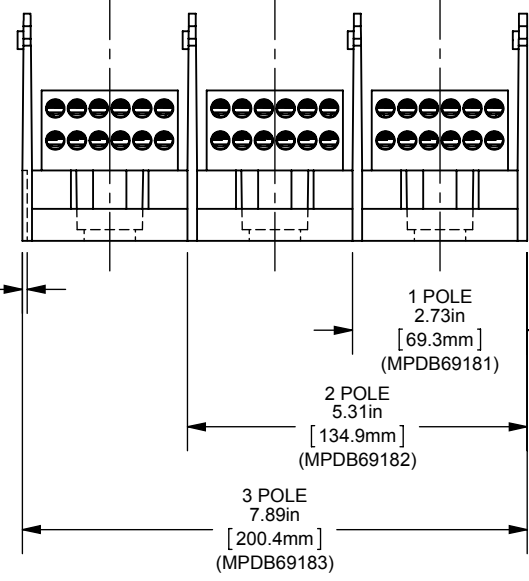

REV.	DATE	ECO	DESCRIPTION	BY	CK	APP
-	9/20/2013	N/A	INITIAL RELEASE	GDR	N/A	N/A

BACK VIEW
ADDER
(MPDB69180)
SHOWN

DIMENSIONS IN [ ] ARE MILLIMETERS

MERSEN USA NEWBURYPORT-MA, LLC
374 MERRIMAC STREET
NEWBURYPORT, MA 01950

MPDB(69180, 69181, 69182, 69183)
PDB 1-3P, ADDER ALUMINUM LARGE
(2) 4-14 X (12) 4-14

OUTLINE DIMENSIONS
NOT TO BE USED FOR PRODUCTION

702019

PRODUCT MANAGER
SIGN:
DATE:

DESIGN ENGINEER
SIGN:
DATE: (SEE ECO)