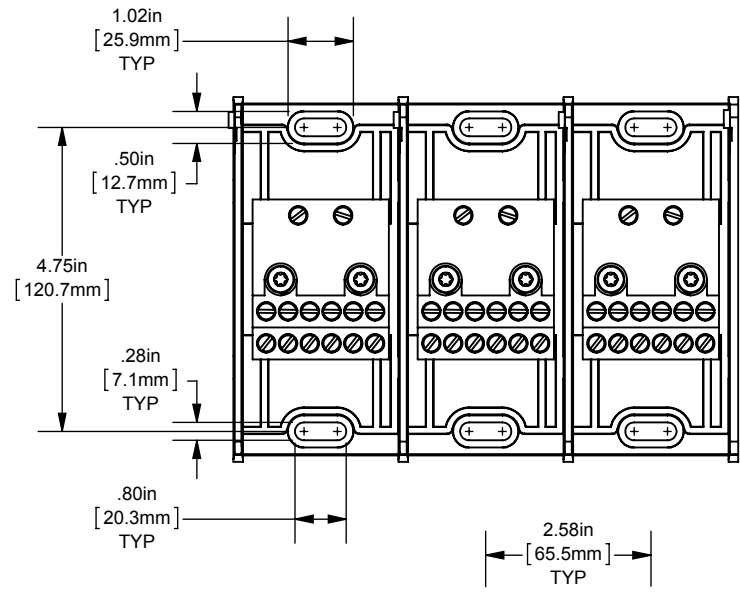

REV.	DATE	ECO	DESCRIPTION	BY	CK	APP
-	9/20/2013	N/A	INITIAL RELEASE	GDR	N/A	N/A

BACK VIEW
ADDER
(MPDB69180)
SHOWN

DIMENSIONS IN [ ] ARE MILLIMETERS

MERSEN USA NEWBURYPORT-MA, LLC
374 MERRIMAC STREET
NEWBURYPORT, MA 01950

MPDB(69180, 69181, 69182, 69183)
PDB 1-3P, ADDER ALUMINUM LARGE
(2) 4-14 X (12) 4-14

OUTLINE DIMENSIONS
NOT TO BE USED FOR PRODUCTION

702019

PRODUCT MANAGER
SIGN:
DATE:

DESIGN ENGINEER
SIGN:
DATE: (SEE ECO)