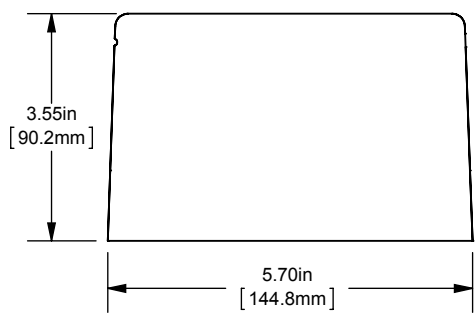

REV.	DATE	ECO	DESCRIPTION	BY	CK	APP
-	9/20/2013	N/A	INITIAL RELEASE	GDR	N/A	N/A

BACK VIEW
ADDER
(MPDB69180)
SHOWN

DIMENSIONS IN [ ] ARE MILLIMETERS

MERSEN USA NEWBURYPORT-MA, LLC
374 MERRIMAC STREET
NEWBURYPORT, MA 01950

MPDB(69180, 69181, 69182, 69183)
PDB 1-3P, ADDER ALUMINUM LARGE
(2) 4-14 X (12) 4-14

OUTLINE DIMENSIONS
NOT TO BE USED FOR PRODUCTION

702019

PRODUCT MANAGER
SIGN:
DATE:

DESIGN ENGINEER
SIGN:
DATE: (SEE ECO)