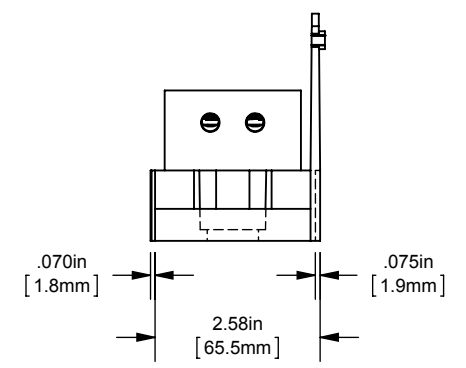

REV.	DATE	ECO	DESCRIPTION	BY	CK	APP
-	9/20/2013	N/A	INITIAL RELEASE	GDR	N/A	N/A

BACK VIEW
ADDER
(MPDB69180)
SHOWN

DIMENSIONS IN [ ] ARE MILLIMETERS

MERSEN USA NEWBURYPORT-MA, LLC
374 MERRIMAC STREET
NEWBURYPORT, MA 01950

MPDB(69180, 69181, 69182, 69183)
PDB 1-3P, ADDER ALUMINUM LARGE
(2) 4-14 X (12) 4-14

OUTLINE DIMENSIONS
NOT TO BE USED FOR PRODUCTION

702019

PRODUCT MANAGER
SIGN:
DATE:

DESIGN ENGINEER
SIGN:
DATE: (SEE ECO)