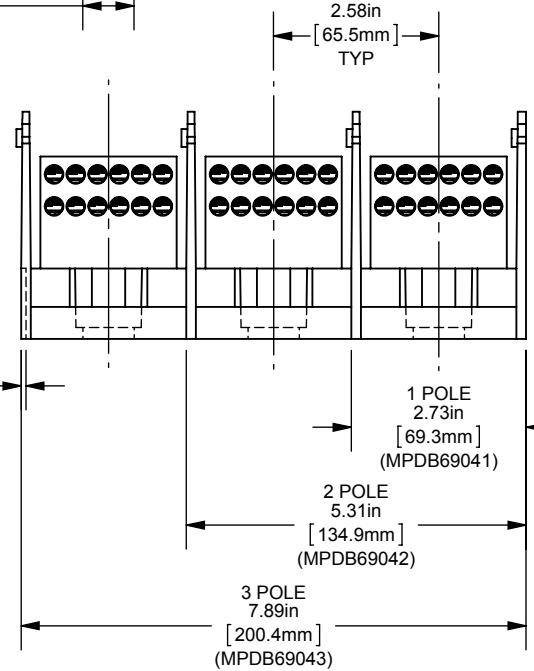

REV.	DATE	ECO	DESCRIPTION	BY	CK	APP
-	9/20/2013	N/A	INITIAL RELEASE	GDR	N/A	N/A

BACK VIEW
ADDER
(MPDB69040)
SHOWN

DIMENSIONS IN [ ] ARE MILLIMETERS

MERSEN USA NEWBURYPORT-MA, LLC
374 MERRIMAC STREET
NEWBURYPORT, MA 01950

MPDB(69040, 69041, 69042, 69043)

PDB 1-3P, ADDER ALUMINUM LARGE

(1) 1000-250 X (12) 4-14

OUTLINE DIMENSIONS
NOT TO BE USED FOR PRODUCTION

702018

PRODUCT MANAGER

SIGN:

DATE:

DESIGN ENGINEER

SIGN:

DATE: (SEE ECO)