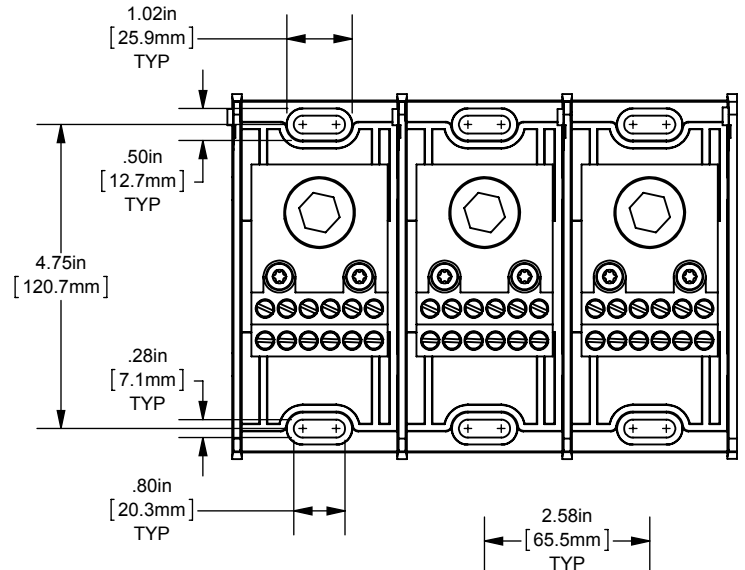

REV.	DATE	ECO	DESCRIPTION	BY	CK	APP
-	9/20/2013	N/A	INITIAL RELEASE	GDR	N/A	N/A

BACK VIEW
ADDER
(MPDB69040)
SHOWN

DIMENSIONS IN [ ] ARE MILLIMETERS

MERSEN USA NEWBURYPORT-MA, LLC
374 MERRIMAC STREET
NEWBURYPORT, MA 01950

MPDB(69040, 69041, 69042, 69043)

PDB 1-3P, ADDER ALUMINUM LARGE

(1) 1000-250 X (12) 4-14

OUTLINE DIMENSIONS
NOT TO BE USED FOR PRODUCTION

702018

PRODUCT MANAGER

SIGN:

DATE:

DESIGN ENGINEER

SIGN:

DATE: (SEE ECO)