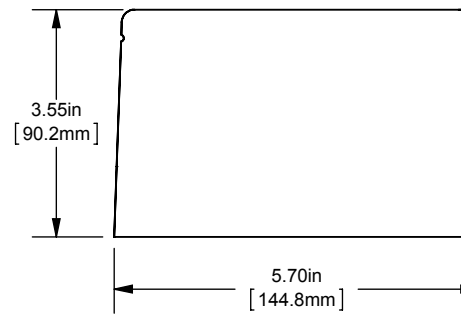

REV.	DATE	ECO	DESCRIPTION	BY	CK	APP
-	9/20/2013	N/A	INITIAL RELEASE	GDR	N/A	N/A

BACK VIEW
ADDER
(MPDB69040)
SHOWN

DIMENSIONS IN [ ] ARE MILLIMETERS

MERSEN USA NEWBURYPORT-MA, LLC
374 MERRIMAC STREET
NEWBURYPORT, MA 01950

MPDB(69040, 69041, 69042, 69043)

PDB 1-3P, ADDER ALUMINUM LARGE

(1) 1000-250 X (12) 4-14

OUTLINE DIMENSIONS
NOT TO BE USED FOR PRODUCTION

702018

PRODUCT MANAGER

SIGN:

DATE:

DESIGN ENGINEER

SIGN:

DATE: (SEE ECO)