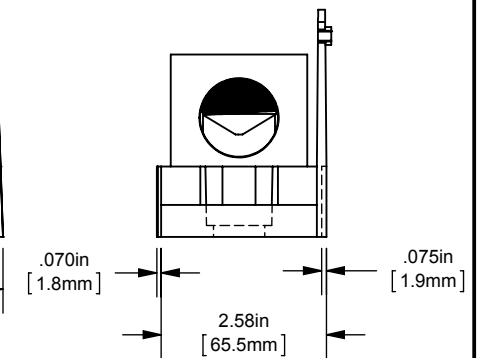

REV.	DATE	ECO	DESCRIPTION	BY	CK	APP
-	9/20/2013	N/A	INITIAL RELEASE	GDR	N/A	N/A

BACK VIEW
ADDER
(MPDB69040)
SHOWN

DIMENSIONS IN [ ] ARE MILLIMETERS

MERSEN USA NEWBURYPORT-MA, LLC
374 MERRIMAC STREET
NEWBURYPORT, MA 01950

MPDB(69040, 69041, 69042, 69043)

PDB 1-3P, ADDER ALUMINUM LARGE

(1) 1000-250 X (12) 4-14

OUTLINE DIMENSIONS
NOT TO BE USED FOR PRODUCTION

702018

PRODUCT MANAGER

SIGN:

DATE:

DESIGN ENGINEER

SIGN:

DATE: (SEE ECO)