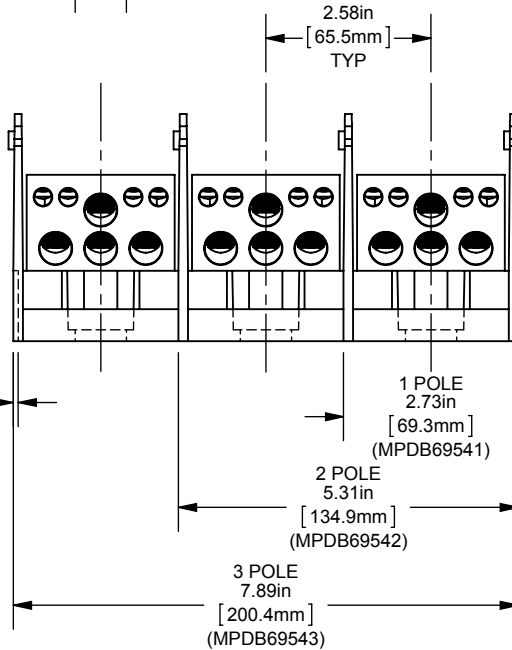

REV.	DATE	ECO	DESCRIPTION	BY	CK	APP
-	8/28/2013	N/A	INITIAL RELEASE	GDR	N/A	N/A

BACK VIEW
ADDER
(MPDB69540)
SHOWN

DIMENSIONS IN [ ] ARE MILLIMETERS

MERSEN USA NEWBURYPORT-MA, LLC
374 MERRIMAC STREET
NEWBURYPORT, MA 01950

MPDB(69540,69541,69542,69543)

PDB 1-3, ADDER ALUMINUM LARGE

(2) 600-2 X (4) 4-14 & (4) 3/0-10

OUTLINE DIMENSIONS
NOT TO BE USED FOR PRODUCTION

701985

PRODUCT MANAGER

SIGN:

DATE:

DESIGN ENGINEER

SIGN:

DATE: (SEE ECO)