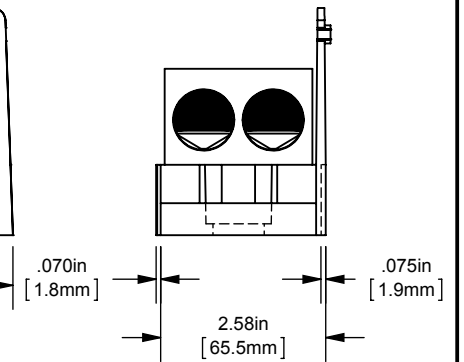

REV.	DATE	ECO	DESCRIPTION	BY	CK	APP
-	8/28/2013	N/A	INITIAL RELEASE	GDR	N/A	N/A

BACK VIEW
ADDER
(MPDB69540)
SHOWN

DIMENSIONS IN [ ] ARE MILLIMETERS

MERSEN USA NEWBURYPORT-MA, LLC
374 MERRIMAC STREET
NEWBURYPORT, MA 01950

MPDB(69540,69541,69542,69543)

PDB 1-3, ADDER ALUMINUM LARGE

(2) 600-2 X (4) 4-14 & (4) 3/0-10

OUTLINE DIMENSIONS
NOT TO BE USED FOR PRODUCTION

701985

PRODUCT MANAGER

SIGN:

DATE:

DESIGN ENGINEER

SIGN:

DATE: (SEE ECO)