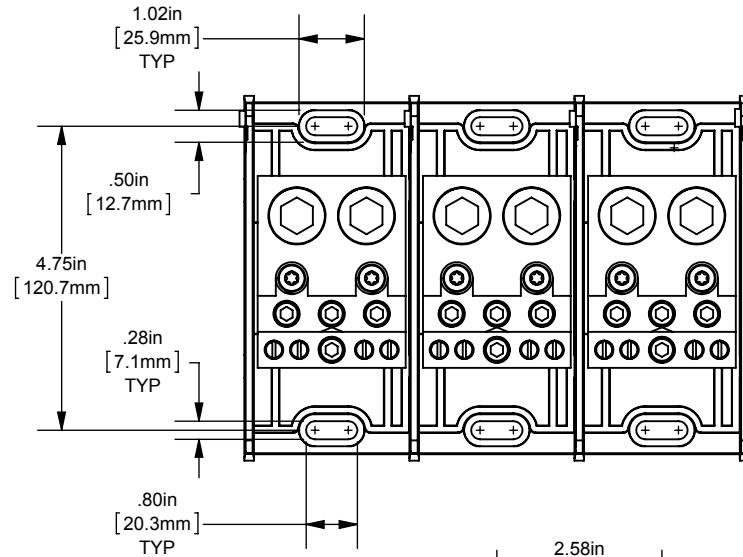

REV.	DATE	ECO	DESCRIPTION	BY	CK	APP
-	8/28/2013	N/A	INITIAL RELEASE	GDR	N/A	N/A

BACK VIEW
ADDER
(MPDB69540)
SHOWN

DIMENSIONS IN [ ] ARE MILLIMETERS

MERSEN USA NEWBURYPORT-MA, LLC
374 MERRIMAC STREET
NEWBURYPORT, MA 01950

MPDB(69540,69541,69542,69543)

PDB 1-3, ADDER ALUMINUM LARGE

(2) 600-2 X (4) 4-14 & (4) 3/0-10

OUTLINE DIMENSIONS
NOT TO BE USED FOR PRODUCTION

701985

PRODUCT MANAGER

SIGN:

DATE:

DESIGN ENGINEER

SIGN:

DATE: (SEE ECO)