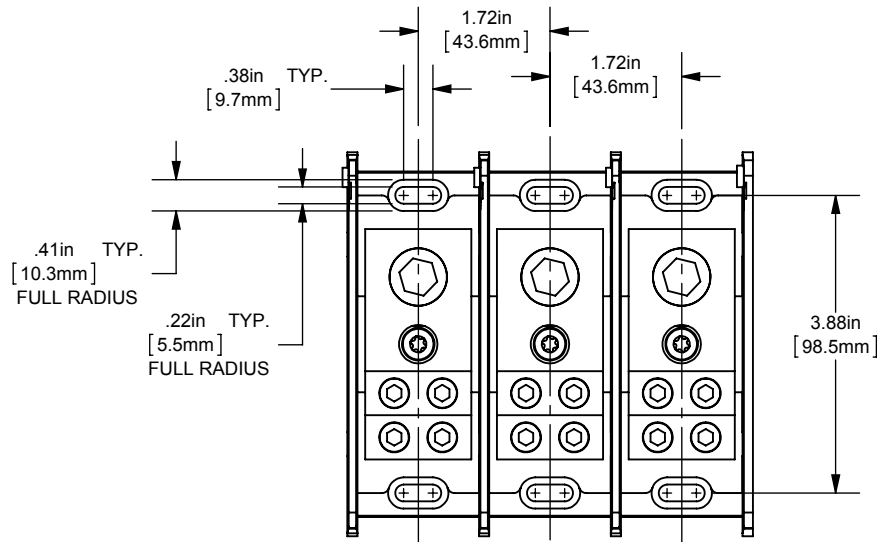

REV.	DATE	ECO	DESCRIPTION	BY	CK	APP
-	8/23/2013	NA	INITIAL RELEASE	LDB	NA	NA

DIMENSIONS IN [ ] ARE MILLIMETERS

MERSEN USA NEWBURYPORT-MA, LLC
374 MERRIMAC STREET
NEWBURYPORT, MA 01950

MPDB6741(0,1,2,3)

PDB -ADDER, 1 TO 3 POLES

(1) 500-4 X (4) 2/0-14 ALUMINUM

OUTLINE DIMENSIONS
NOT TO BE USED FOR PRODUCTION

701968

PRODUCT MANAGER

SIGN:

DATE:

DESIGN ENGINEER

SIGN:

DATE: