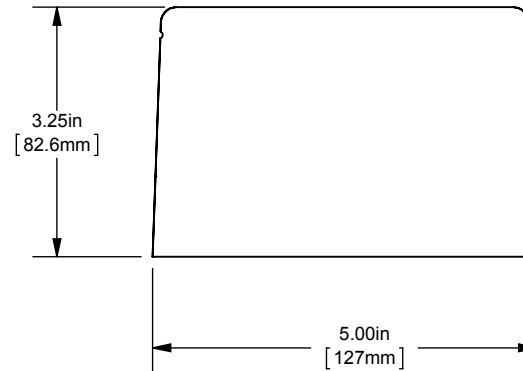

REV.	DATE	ECO	DESCRIPTION	BY	CK	APP
-	8/23/2013	NA	INITIAL RELEASE	LDB	NA	NA

DIMENSIONS IN [] ARE MILLIMETERS

MERSEN USA NEWBURYPORT-MA, LLC
374 MERRIMAC STREET
NEWBURYPORT, MA 01950

MPDB6741(0,1,2,3)

PDB -ADDER, 1 TO 3 POLES

(1) 500-4 X (4) 2/0-14 ALUMINUM

OUTLINE DIMENSIONS
NOT TO BE USED FOR PRODUCTION

701968

PRODUCT MANAGER

SIGN:

DATE:

DESIGN ENGINEER

SIGN: