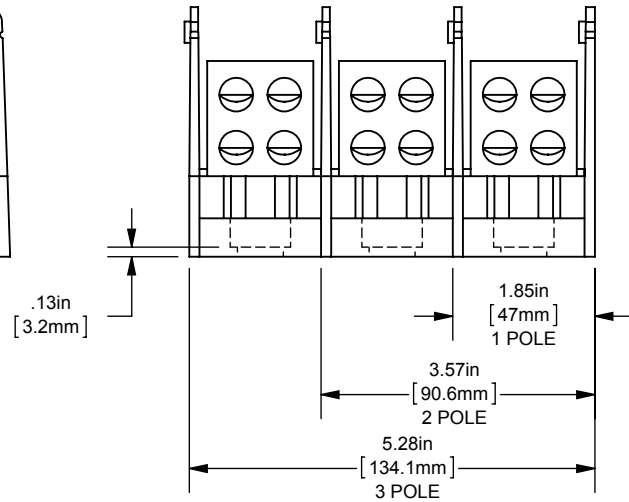

REV.	DATE	ECO	DESCRIPTION	BY	CK	APP
-	8/23/2013	NA	INITIAL RELEASE	LDB	NA	NA

DIMENSIONS IN [] ARE MILLIMETERS

MERSEN USA NEWBURYPORT-MA, LLC
374 MERRIMAC STREET
NEWBURYPORT, MA 01950

MPDB6741(0,1,2,3)

PDB -ADDER, 1 TO 3 POLES

(1) 500-4 X (4) 2/0-14 ALUMINUM

OUTLINE DIMENSIONS
NOT TO BE USED FOR PRODUCTION

701968

PRODUCT MANAGER

SIGN:

DATE:

DESIGN ENGINEER

SIGN: