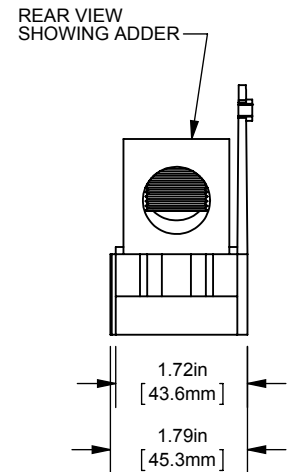

REV.	DATE	ECO	DESCRIPTION	BY	CK	APP
-	8/23/2013	NA	INITIAL RELEASE	LDB	NA	NA

DIMENSIONS IN [] ARE MILLIMETERS

MERSEN USA NEWBURYPORT-MA, LLC
374 MERRIMAC STREET
NEWBURYPORT, MA 01950

MPDB6741(0,1,2,3)

PDB -ADDER, 1 TO 3 POLES

(1) 500-4 X (4) 2/0-14 ALUMINUM

OUTLINE DIMENSIONS
NOT TO BE USED FOR PRODUCTION

701968

PRODUCT MANAGER

SIGN:

DATE:

DESIGN ENGINEER

SIGN: