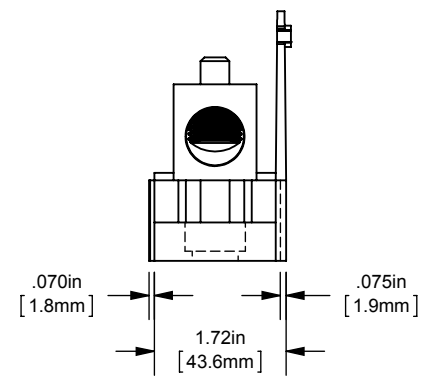

REV.	DATE	ECO	DESCRIPTION	BY	CK	APP
-	8/26/2013	N/A	INITIAL RELEASE	GDR	N/A	N/A

BACK VIEW
ADDER
(MPDB67250)
SHOWN

DIMENSIONS IN [ ] ARE MILLIMETERS

MERSEN USA NEWBURYPORT-MA, LLC
374 MERRIMAC STREET
NEWBURYPORT, MA 01950

MPDB(67250,67251,67252,67253)
PDB 1-3,ADDER ALUMINUM INTERMEDIATE
(1) 350-6 X (1) 3/8-16 X 1-1/16 STUD

OUTLINE DIMENSIONS
NOT TO BE USED FOR PRODUCTION

701947

PRODUCT MANAGER
SIGN:
DATE:

DESIGN ENGINEER
SIGN:
DATE: (SEE ECO)