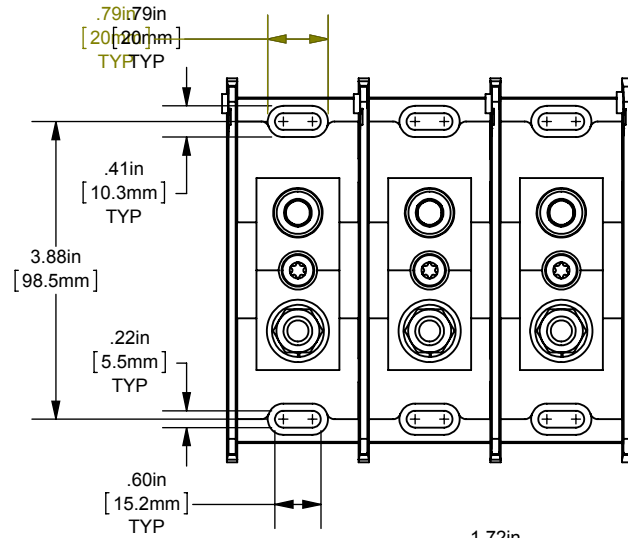

REV.	DATE	ECO	DESCRIPTION	BY	CK	APP
-	8/26/2013	N/A	INITIAL RELEASE	GDR	N/A	N/A

BACK VIEW
ADDER
(MPDB67250)
SHOWN

DIMENSIONS IN [ ] ARE MILLIMETERS

MERSEN USA NEWBURYPORT-MA, LLC
374 MERRIMAC STREET
NEWBURYPORT, MA 01950

MPDB(67250,67251,67252,67253)
PDB 1-3,ADDER ALUMINUM INTERMEDIATE
(1) 350-6 X (1) 3/8-16 X 1-1/16 STUD

OUTLINE DIMENSIONS
NOT TO BE USED FOR PRODUCTION

701947

PRODUCT MANAGER
SIGN:
DATE:

DESIGN ENGINEER
SIGN:
DATE: (SEE ECO)