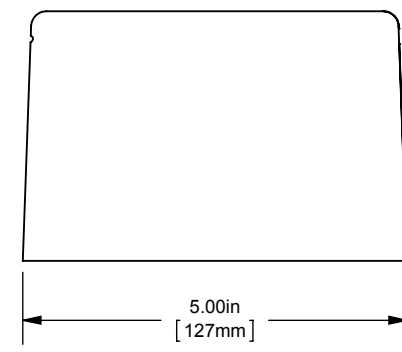

REV.	DATE	ECO	DESCRIPTION	BY	CK	APP
-	8/26/2013	N/A	INITIAL RELEASE	GDR	N/A	N/A

BACK VIEW
ADDER
(MPDB67250)
SHOWN

DIMENSIONS IN [ ] ARE MILLIMETERS

MERSEN USA NEWBURYPORT-MA, LLC
374 MERRIMAC STREET
NEWBURYPORT, MA 01950

MPDB(67250,67251,67252,67253)
PDB 1-3,ADDER ALUMINUM INTERMEDIATE
(1) 350-6 X (1) 3/8-16 X 1-1/16 STUD

OUTLINE DIMENSIONS
NOT TO BE USED FOR PRODUCTION

701947

PRODUCT MANAGER
SIGN:
DATE:

DESIGN ENGINEER
SIGN:
DATE: (SEE ECO)