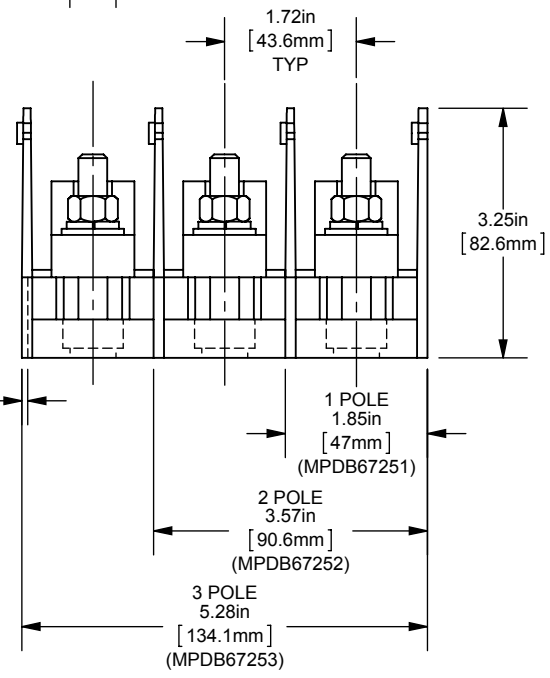

REV.	DATE	ECO	DESCRIPTION	BY	CK	APP
-	8/26/2013	N/A	INITIAL RELEASE	GDR	N/A	N/A

BACK VIEW
ADDER
(MPDB67250)
SHOWN

DIMENSIONS IN [] ARE MILLIMETERS

MERSEN USA NEWBURYPORT-MA, LLC
374 MERRIMAC STREET
NEWBURYPORT, MA 01950

MPDB(67250,67251,67252,67253)
PDB 1-3,ADDER ALUMINUM INTERMEDIATE
(1) 350-6 X (1) 3/8-16 X 1-1/16 STUD

OUTLINE DIMENSIONS
NOT TO BE USED FOR PRODUCTION

701947

PRODUCT MANAGER
SIGN:
DATE:

DESIGN ENGINEER
SIGN:
DATE: (SEE ECO)