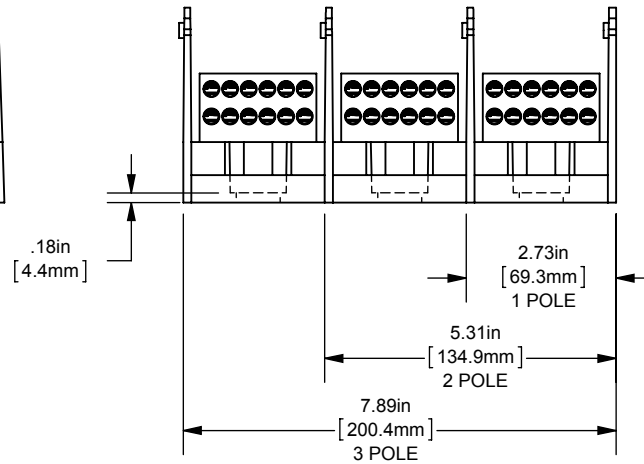

REV.	DATE	ECO	DESCRIPTION	BY	CK	APP
-	8/23/2013	NA	INITIAL RELEASE	LDB	NA	NA

DIMENSIONS IN [] ARE MILLIMETERS

MERSEN USA NEWBURYPORT-MA, LLC
374 MERRIMAC STREET
NEWBURYPORT, MA 01950

MPDB6914(0,1,2,3)

PDB -ADDER, 1 TO 3 POLES

(2) 350-6 X (12) 4-14 ALUMINUM

OUTLINE DIMENSIONS
NOT TO BE USED FOR PRODUCTION

701943

PRODUCT MANAGER

SIGN:

DATE:

DESIGN ENGINEER

SIGN: