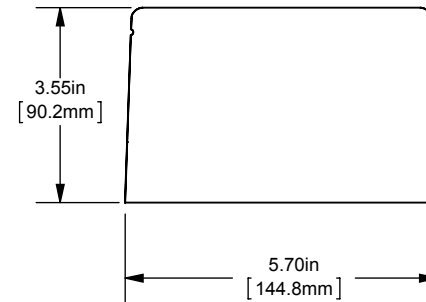

REV.	DATE	ECO	DESCRIPTION	BY	CK	APP
-	8/23/2013	NA	INITIAL RELEASE	LDB	NA	NA

DIMENSIONS IN [] ARE MILLIMETERS

MERSEN USA NEWBURYPORT-MA, LLC
374 MERRIMAC STREET
NEWBURYPORT, MA 01950

MPDB6914(0,1,2,3)

PDB -ADDER, 1 TO 3 POLES

(2) 350-6 X (12) 4-14 ALUMINUM

OUTLINE DIMENSIONS
NOT TO BE USED FOR PRODUCTION

701943

PRODUCT MANAGER

SIGN:

DATE:

DESIGN ENGINEER

SIGN: