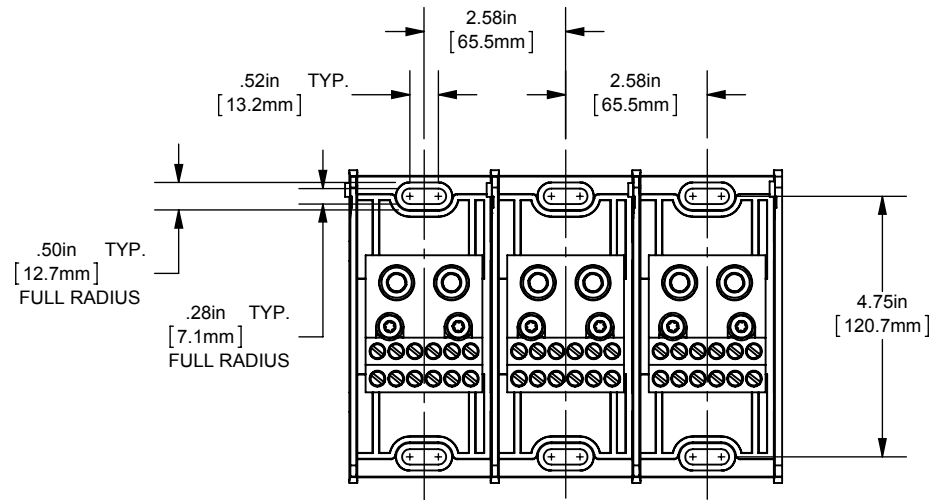

REV.	DATE	ECO	DESCRIPTION	BY	CK	APP
-	8/23/2013	NA	INITIAL RELEASE	LDB	NA	NA

DIMENSIONS IN [] ARE MILLIMETERS

MERSEN USA NEWBURYPORT-MA, LLC
374 MERRIMAC STREET
NEWBURYPORT, MA 01950

MPDB6914(0,1,2,3)

PDB -ADDER, 1 TO 3 POLES

(2) 350-6 X (12) 4-14 ALUMINUM

OUTLINE DIMENSIONS
NOT TO BE USED FOR PRODUCTION

701943

PRODUCT MANAGER

SIGN:

DATE:

DESIGN ENGINEER

SIGN: