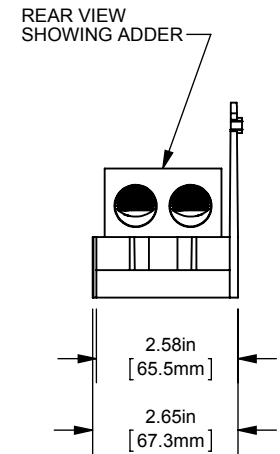

REV.	DATE	ECO	DESCRIPTION	BY	CK	APP
-	8/23/2013	NA	INITIAL RELEASE	LDB	NA	NA

DIMENSIONS IN [ ] ARE MILLIMETERS

MERSEN USA NEWBURYPORT-MA, LLC
374 MERRIMAC STREET
NEWBURYPORT, MA 01950

MPDB6914(0,1,2,3)

PDB -ADDER, 1 TO 3 POLES

(2) 350-6 X (12) 4-14 ALUMINUM

OUTLINE DIMENSIONS
NOT TO BE USED FOR PRODUCTION

701943

PRODUCT MANAGER

SIGN:

DATE:

DESIGN ENGINEER

SIGN:

DATE: