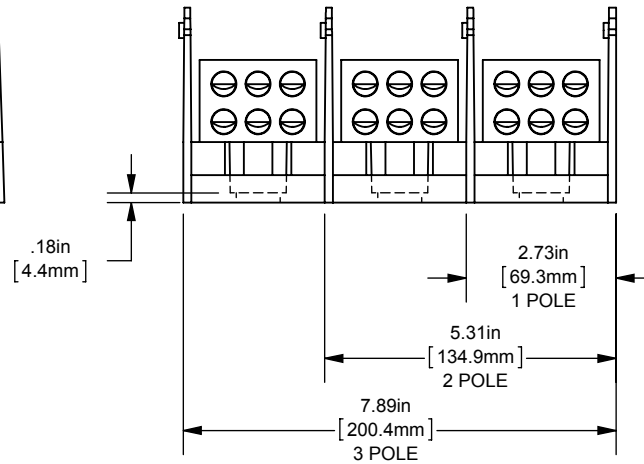

REV.	DATE	ECO	DESCRIPTION	BY	CK	APP
-	8/23/2013	NA	INITIAL RELEASE	LDB	NA	NA

DIMENSIONS IN [ ] ARE MILLIMETERS

MERSEN USA NEWBURYPORT-MA, LLC
374 MERRIMAC STREET
NEWBURYPORT, MA 01950

MPDB6913(0,1,2,3)

PDB -ADDER, 1 TO 3 POLES

(2) 350-6 X (6) 2/0-14 ALUMINUM

OUTLINE DIMENSIONS
NOT TO BE USED FOR PRODUCTION

701942

PRODUCT MANAGER

SIGN:

DATE:

DESIGN ENGINEER

SIGN:

DATE: