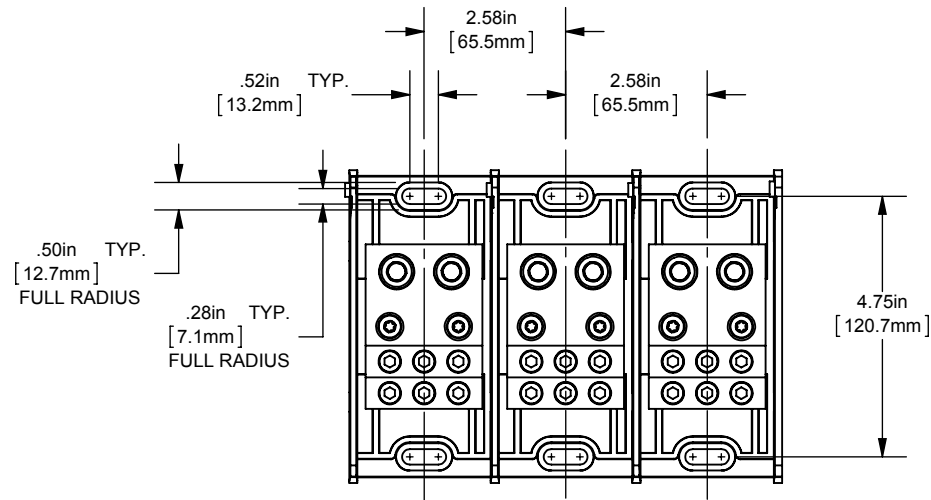

REV.	DATE	ECO	DESCRIPTION	BY	CK	APP
-	8/23/2013	NA	INITIAL RELEASE	LDB	NA	NA

DIMENSIONS IN [ ] ARE MILLIMETERS

MERSEN USA NEWBURYPORT-MA, LLC
374 MERRIMAC STREET
NEWBURYPORT, MA 01950

MPDB6913(0,1,2,3)

PDB -ADDER, 1 TO 3 POLES

(2) 350-6 X (6) 2/0-14 ALUMINUM

OUTLINE DIMENSIONS
NOT TO BE USED FOR PRODUCTION

701942

PRODUCT MANAGER

SIGN:

DATE:

DESIGN ENGINEER

SIGN:

DATE: