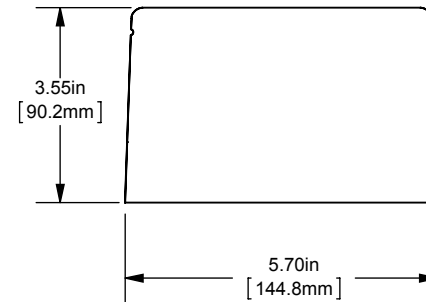

REV.	DATE	ECO	DESCRIPTION	BY	CK	APP
-	8/23/2013	NA	INITIAL RELEASE	LDB	NA	NA

DIMENSIONS IN [] ARE MILLIMETERS

MERSEN USA NEWBURYPORT-MA, LLC
374 MERRIMAC STREET
NEWBURYPORT, MA 01950

MPDB6913(0,1,2,3)

PDB -ADDER, 1 TO 3 POLES

(2) 350-6 X (6) 2/0-14 ALUMINUM

OUTLINE DIMENSIONS
NOT TO BE USED FOR PRODUCTION

701942

PRODUCT MANAGER

SIGN:

DATE:

DESIGN ENGINEER

SIGN: