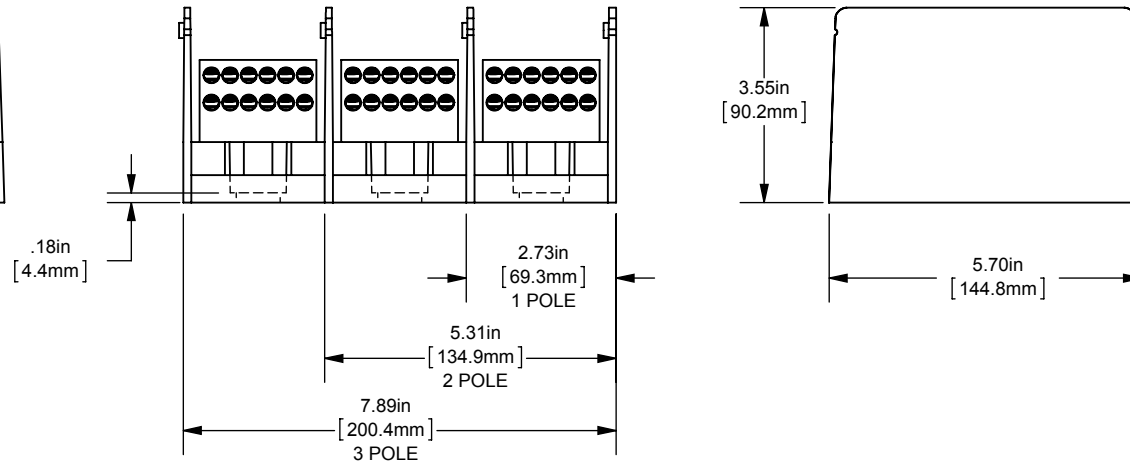

REV.	DATE	ECO	DESCRIPTION	BY	CK	APP
-	8/23/2013	NA	INITIAL RELEASE	LDB	NA	NA

DIMENSIONS IN [ ] ARE MILLIMETERS

MERSEN USA NEWBURYPORT-MA, LLC
374 MERRIMAC STREET
NEWBURYPORT, MA 01950

MPDB6908(0,1,2,3)

PDB -ADDER, 1 TO 3 POLES

(1) 500-4 X (12) 4-14 ALUMINUM

OUTLINE DIMENSIONS
NOT TO BE USED FOR PRODUCTION

701940

PRODUCT MANAGER

SIGN:

DATE:

DESIGN ENGINEER

SIGN:

DATE: