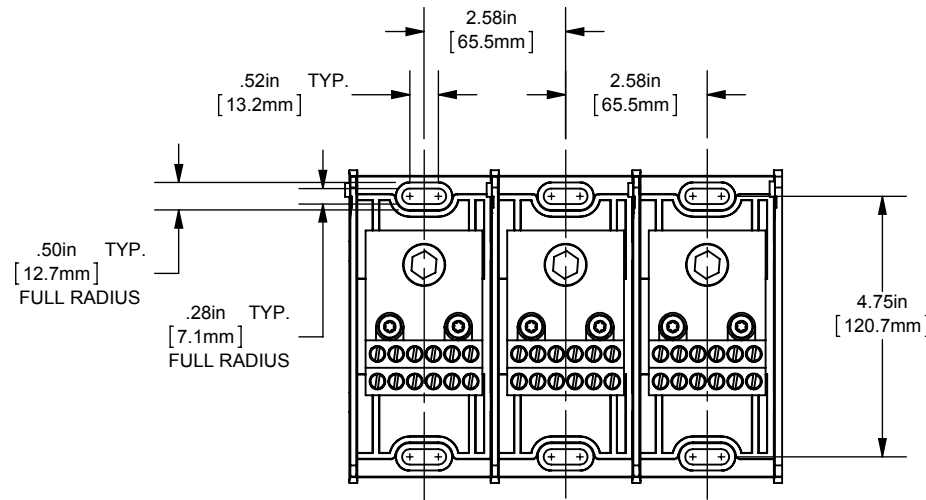

REV.	DATE	ECO	DESCRIPTION	BY	CK	APP
-	8/23/2013	NA	INITIAL RELEASE	LDB	NA	NA

DIMENSIONS IN [ ] ARE MILLIMETERS

MERSEN USA NEWBURYPORT-MA, LLC
374 MERRIMAC STREET
NEWBURYPORT, MA 01950

MPDB6908(0,1,2,3)

PDB -ADDER, 1 TO 3 POLES

(1) 500-4 X (12) 4-14 ALUMINUM

OUTLINE DIMENSIONS
NOT TO BE USED FOR PRODUCTION

701940

PRODUCT MANAGER

SIGN:

DATE:

DESIGN ENGINEER

SIGN:

DATE: