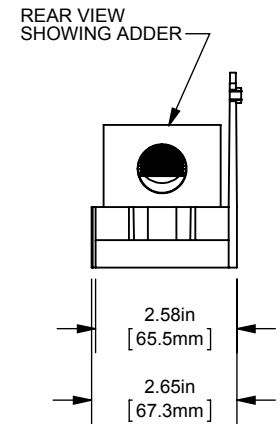

REV.	DATE	ECO	DESCRIPTION	BY	CK	APP
-	8/23/2013	NA	INITIAL RELEASE	LDB	NA	NA

DIMENSIONS IN [ ] ARE MILLIMETERS

MERSEN USA NEWBURYPORT-MA, LLC
374 MERRIMAC STREET
NEWBURYPORT, MA 01950

MPDB6908(0,1,2,3)

PDB -ADDER, 1 TO 3 POLES

(1) 500-4 X (12) 4-14 ALUMINUM

OUTLINE DIMENSIONS
NOT TO BE USED FOR PRODUCTION

701940

PRODUCT MANAGER

SIGN:

DATE:

DESIGN ENGINEER

SIGN:

DATE: