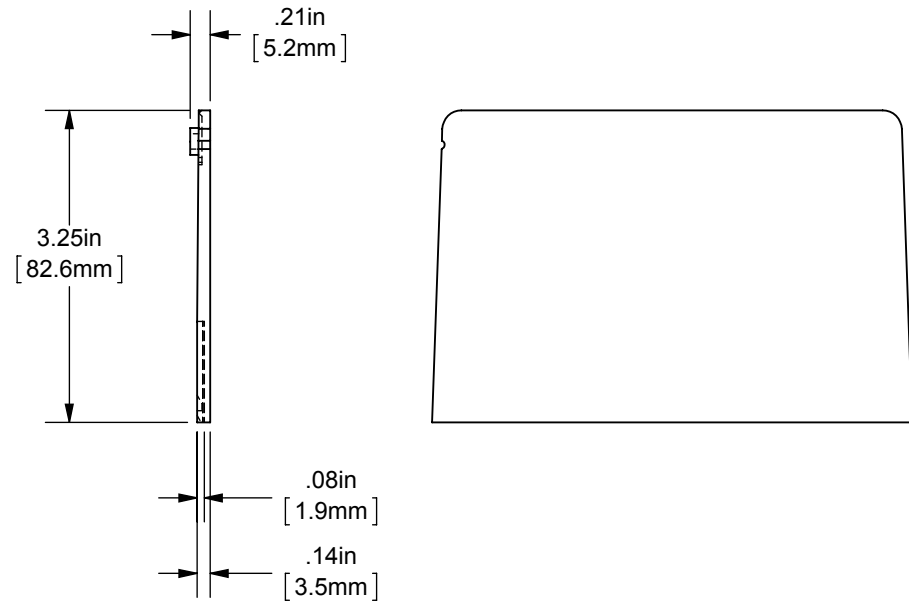

REV.	DATE	ECO	DESCRIPTION	BY	CK	APP
-	8-23-13	N/A	INITIAL RELEASE	LDB	N/A	N/A

SCALE: 1:2

DIMENSIONS IN [ ] ARE MILLIMETERS

MERSEN USA NEWBURYPORT-MA, LLC
374 MERRIMAC STREET
NEWBURYPORT, MA 01950

MPDBE6667

END BARRIER
FOR INTER MPDB

OUTLINE DIMENSIONS
NOT TO BE USED FOR PRODUCTION

701938

PRODUCT MANAGER

SIGN:

DATE:

DESIGN ENGINEER

SIGN:

DATE: