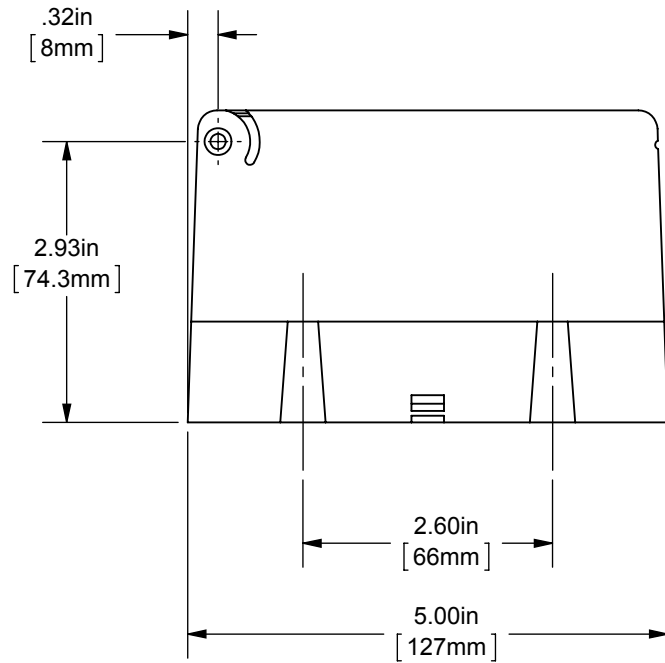

REV.	DATE	ECO	DESCRIPTION	BY	CK	APP
-	8-23-13	N/A	INITIAL RELEASE	LDB	N/A	N/A

SCALE: 1:2

DIMENSIONS IN [ ] ARE MILLIMETERS

MERSEN USA NEWBURYPORT-MA, LLC
374 MERRIMAC STREET
NEWBURYPORT, MA 01950

MPDBE6667

END BARRIER
FOR INTER MPDB

OUTLINE DIMENSIONS
NOT TO BE USED FOR PRODUCTION

701938

PRODUCT MANAGER

SIGN:

DATE:

DESIGN ENGINEER

SIGN:

DATE: