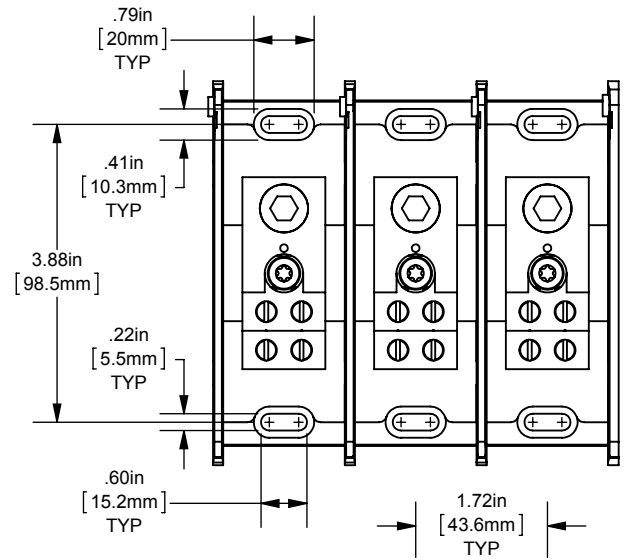

REV.	DATE	ECO	DESCRIPTION	BY	CK	APP
-	8/23/2013	N/A	INITIAL RELEASE	GDR	N/A	N/A

BACK VIEW
ADDER
(MPDB66670)
SHOWN

DIMENSIONS IN [ ] ARE MILLIMETERS

MERSEN USA NEWBURYPORT-MA, LLC
374 MERRIMAC STREET
NEWBURYPORT, MA 01950

MPDB(66670,66671,66672,66673)

PDB 1-3P, ADDER COPPER INTERMEDIATE

(1) 350-6 X (4) 2-14

OUTLINE DIMENSIONS
NOT TO BE USED FOR PRODUCTION

701932

PRODUCT MANAGER

SIGN:

DATE:

DESIGN ENGINEER

SIGN:

DATE: (SEE ECO)