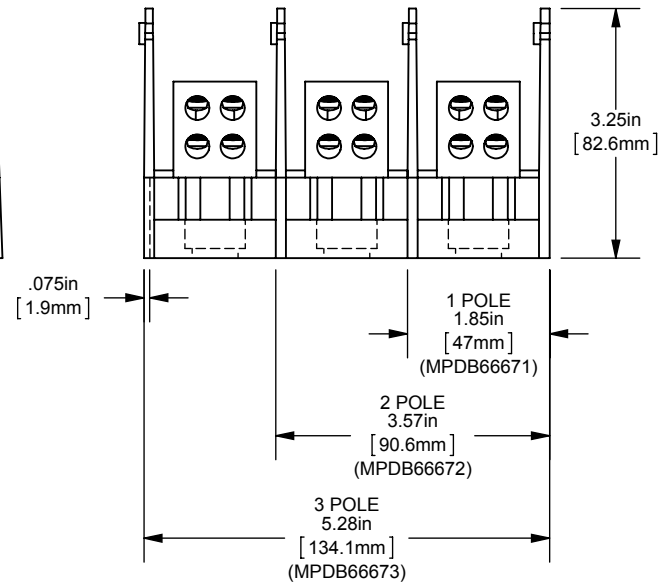

REV.	DATE	ECO	DESCRIPTION	BY	CK	APP
-	8/23/2013	N/A	INITIAL RELEASE	GDR	N/A	N/A

BACK VIEW
ADDER
(MPDB66670)
SHOWN

DIMENSIONS IN [ ] ARE MILLIMETERS

MERSEN USA NEWBURYPORT-MA, LLC
374 MERRIMAC STREET
NEWBURYPORT, MA 01950

MPDB(66670,66671,66672,66673)

PDB 1-3P, ADDER COPPER INTERMEDIATE

(1) 350-6 X (4) 2-14

OUTLINE DIMENSIONS
NOT TO BE USED FOR PRODUCTION

701932

PRODUCT MANAGER

SIGN:

DATE:

DESIGN ENGINEER

SIGN:

DATE: (SEE ECO)