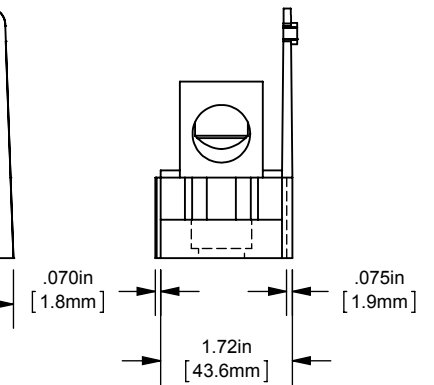

REV.	DATE	ECO	DESCRIPTION	BY	CK	APP
-	8/23/2013	N/A	INITIAL RELEASE	GDR	N/A	N/A

BACK VIEW
ADDER
(MPDB66670)
SHOWN

DIMENSIONS IN [ ] ARE MILLIMETERS

MERSEN USA NEWBURYPORT-MA, LLC
374 MERRIMAC STREET
NEWBURYPORT, MA 01950

MPDB(66670,66671,66672,66673)

PDB 1-3P, ADDER COPPER INTERMEDIATE

(1) 350-6 X (4) 2-14

OUTLINE DIMENSIONS
NOT TO BE USED FOR PRODUCTION

701932

PRODUCT MANAGER

SIGN:

DATE:

DESIGN ENGINEER

SIGN:

DATE: (SEE ECO)