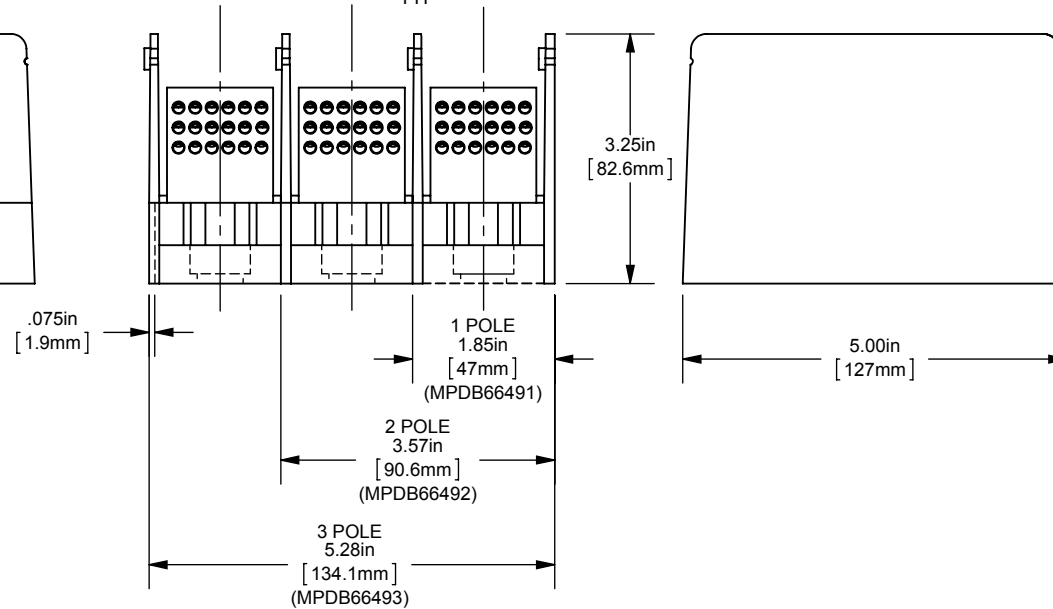

REV.	DATE	ECO	DESCRIPTION	BY	CK	APP
-	8/23/2013	N/A	INITIAL RELEASE	GDR	N/A	N/A

BACK VIEW
ADDER
(MPDB66490)
SHOWN

DIMENSIONS IN [ ] ARE MILLIMETERS

MERSEN USA NEWBURYPORT-MA, LLC
374 MERRIMAC STREET
NEWBURYPORT, MA 01950

MPDB(66490,66491,66492,66493)

PDB 1-3P,ADDER COPPER INTERMEDIATE

(1) 500-4 X (18) 10-14

OUTLINE DIMENSIONS
NOT TO BE USED FOR PRODUCTION

701930

PRODUCT MANAGER

SIGN:

DATE:

DESIGN ENGINEER

SIGN:

DATE: (SEE ECO)