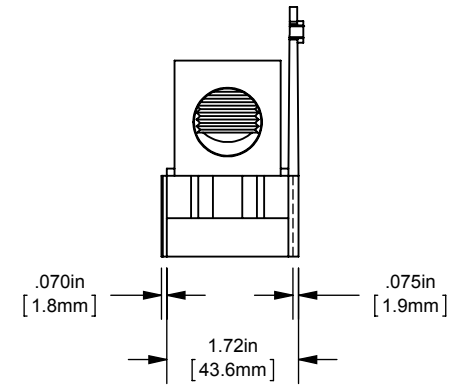

REV.	DATE	ECO	DESCRIPTION	BY	CK	APP
-	8/23/2013	N/A	INITIAL RELEASE	GDR	N/A	N/A

BACK VIEW
ADDER
(MPDB66490)
SHOWN

DIMENSIONS IN [ ] ARE MILLIMETERS

MERSEN USA NEWBURYPORT-MA, LLC
374 MERRIMAC STREET
NEWBURYPORT, MA 01950

MPDB(66490,66491,66492,66493)

PDB 1-3P,ADDER COPPER INTERMEDIATE

(1) 500-4 X (18) 10-14

OUTLINE DIMENSIONS
NOT TO BE USED FOR PRODUCTION

701930

PRODUCT MANAGER

SIGN:

DATE:

DESIGN ENGINEER

SIGN:

DATE: (SEE ECO)