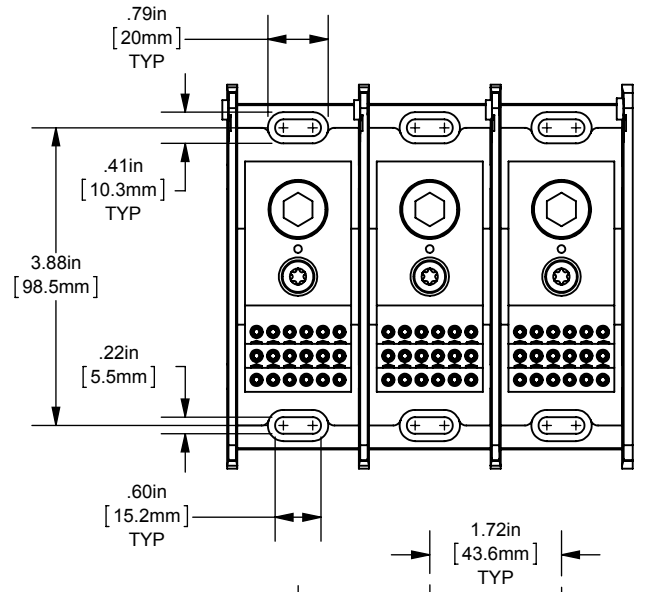

REV.	DATE	ECO	DESCRIPTION	BY	CK	APP
-	8/23/2013	N/A	INITIAL RELEASE	GDR	N/A	N/A

BACK VIEW
ADDER
(MPDB66490)
SHOWN

DIMENSIONS IN [ ] ARE MILLIMETERS

MERSEN USA NEWBURYPORT-MA, LLC
374 MERRIMAC STREET
NEWBURYPORT, MA 01950

MPDB(66490,66491,66492,66493)

PDB 1-3P,ADDER COPPER INTERMEDIATE

(1) 500-4 X (18) 10-14

OUTLINE DIMENSIONS
NOT TO BE USED FOR PRODUCTION

701930

PRODUCT MANAGER

SIGN:

DATE:

DESIGN ENGINEER

SIGN:

DATE: (SEE ECO)