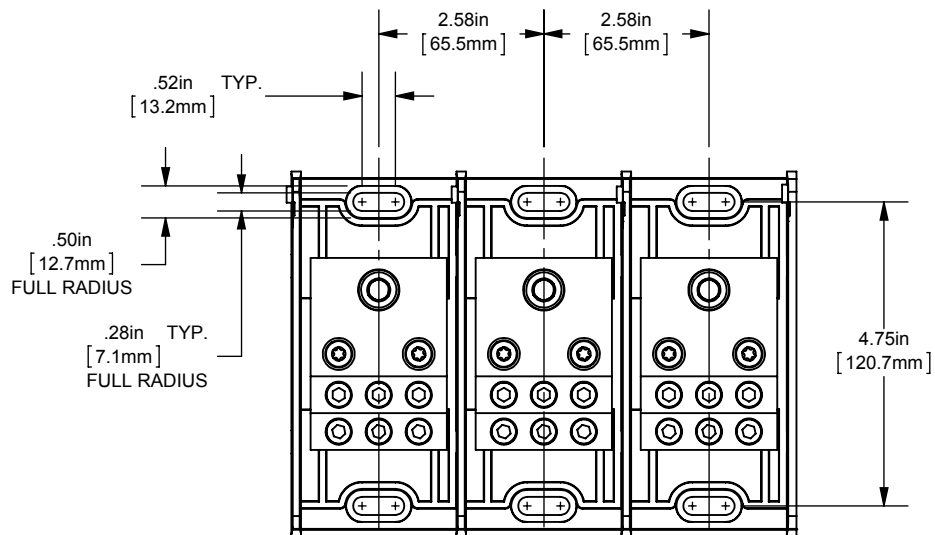

REV.	DATE	ECO	DESCRIPTION	BY	CK	APP
-	8/12/2013	NA	INITIAL RELEASE	LDB	NA	NA

DIMENSIONS IN [ ] ARE MILLIMETERS

MERSEN USA NEWBURYPORT-MA, LLC
374 MERRIMAC STREET
NEWBURYPORT, MA 01950

MPDB6917(0, 1, 2, 3)

PDB- ADDER, 1 TO 3 POLE

(1) 350-6 X (6) 2/0-14 ALUMINUM

OUTLINE DIMENSIONS
NOT TO BE USED FOR PRODUCTION

701920

PRODUCT MANAGER

SIGN:

DATE:

DESIGN ENGINEER

SIGN:

DATE: