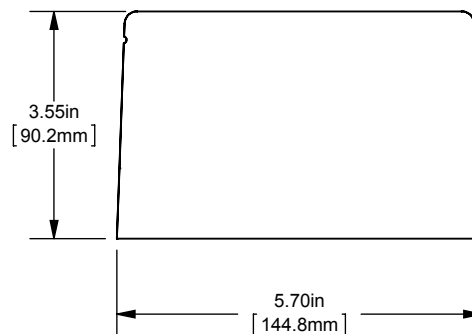

REV.	DATE	ECO	DESCRIPTION	BY	CK	APP
-	8/12/2013	NA	INITIAL RELEASE	LDB	NA	NA

DIMENSIONS IN [ ] ARE MILLIMETERS

MERSEN USA NEWBURYPORT-MA, LLC
374 MERRIMAC STREET
NEWBURYPORT, MA 01950

MPDB6917(0, 1, 2, 3)

PDB- ADDER, 1 TO 3 POLE

(1) 350-6 X (6) 2/0-14 ALUMINUM

OUTLINE DIMENSIONS
NOT TO BE USED FOR PRODUCTION

701920

PRODUCT MANAGER

SIGN:

DATE:

DESIGN ENGINEER

SIGN:

DATE: