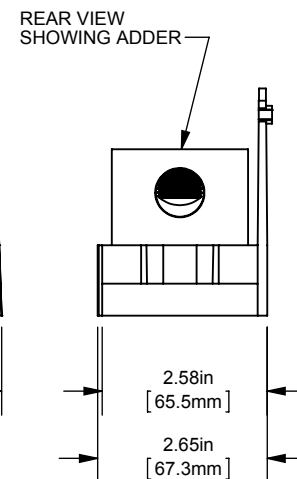

REV.	DATE	ECO	DESCRIPTION	BY	CK	APP
-	8/12/2013	NA	INITIAL RELEASE	LDB	NA	NA

DIMENSIONS IN [ ] ARE MILLIMETERS

MERSEN USA NEWBURYPORT-MA, LLC
374 MERRIMAC STREET
NEWBURYPORT, MA 01950

MPDB6917(0, 1, 2, 3)

PDB- ADDER, 1 TO 3 POLE

(1) 350-6 X (6) 2/0-14 ALUMINUM

OUTLINE DIMENSIONS
NOT TO BE USED FOR PRODUCTION

701920

PRODUCT MANAGER

SIGN:

DATE:

DESIGN ENGINEER

SIGN:

DATE: