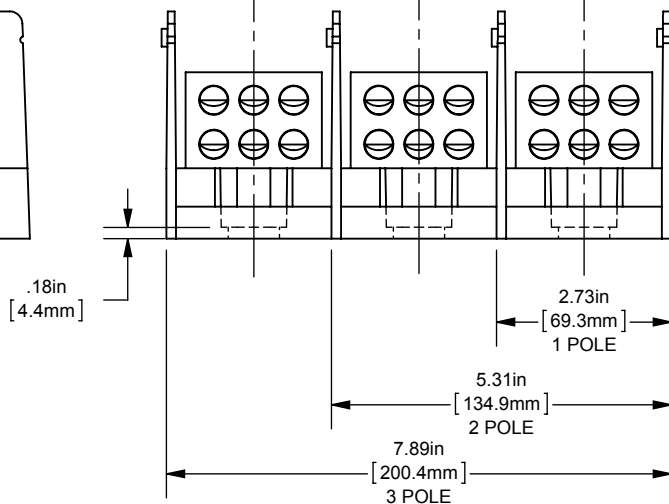

REV.	DATE	ECO	DESCRIPTION	BY	CK	APP
-	8/12/2013	NA	INITIAL RELEASE	LDB	NA	NA

DIMENSIONS IN [ ] ARE MILLIMETERS

MERSEN USA NEWBURYPORT-MA, LLC
374 MERRIMAC STREET
NEWBURYPORT, MA 01950

MPDB6917(0, 1, 2, 3)

PDB- ADDER, 1 TO 3 POLE

(1) 350-6 X (6) 2/0-14 ALUMINUM

OUTLINE DIMENSIONS
NOT TO BE USED FOR PRODUCTION

701920

PRODUCT MANAGER

SIGN:

DATE:

DESIGN ENGINEER

SIGN:

DATE: