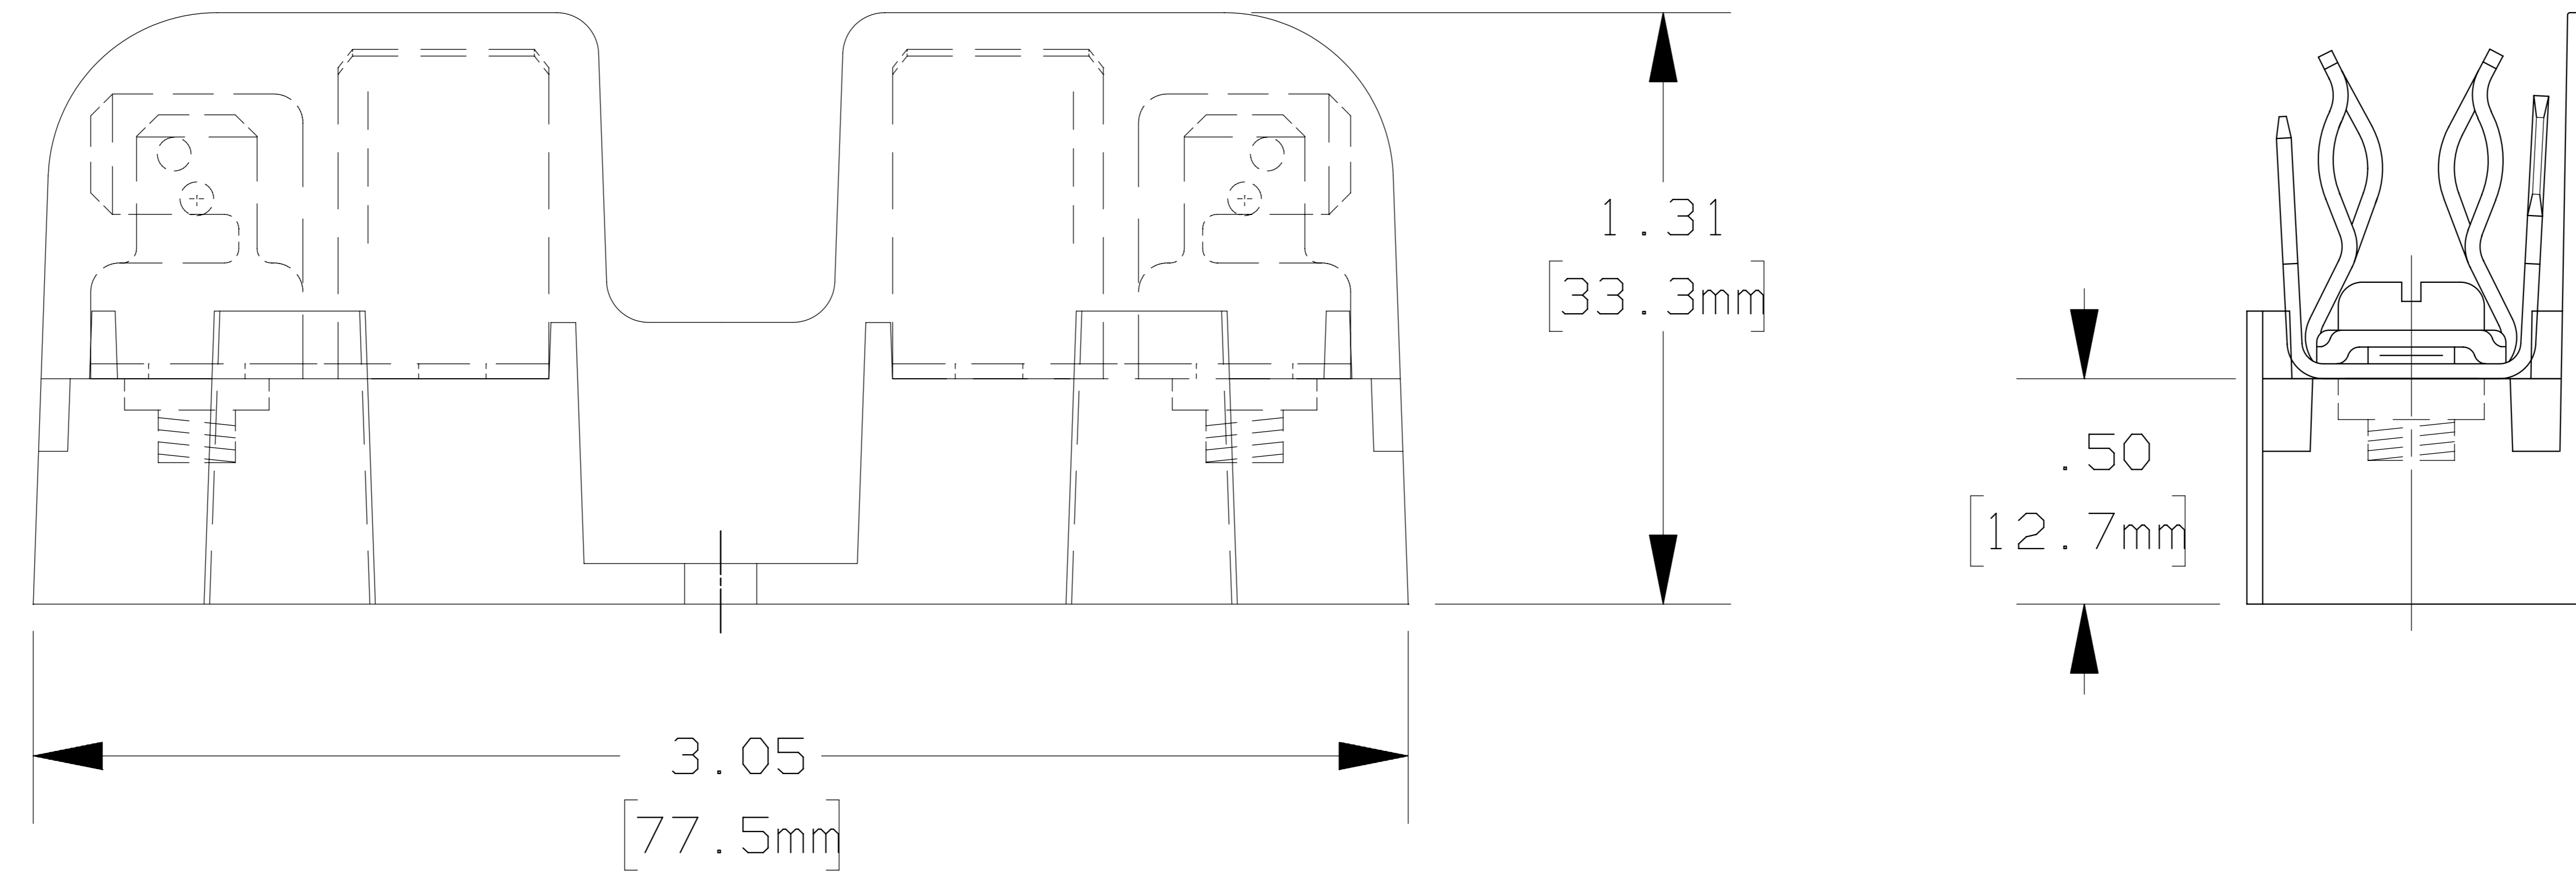

REV	DATE	ECO	DESCRIPTION	BY	CK	APP
-	9/13/11	NA	INITIAL RELEASE	GDR	NA	NA

MERSEN USA NEWBURYPORT-MA, LLC
374 MERRIMAC STREET
NEWBURYPORT, MA 01950

30320R

OUTLINE DIMENSIONS
NOT TO BE USED FOR PRODUCTION

PRODUCT MANAGER

DESIGN ENGINEER

CLASS CC FUSEHOLDER, ADDER

SIGN:
DATE:

SIGN:
DATE:

30A 600V

701801