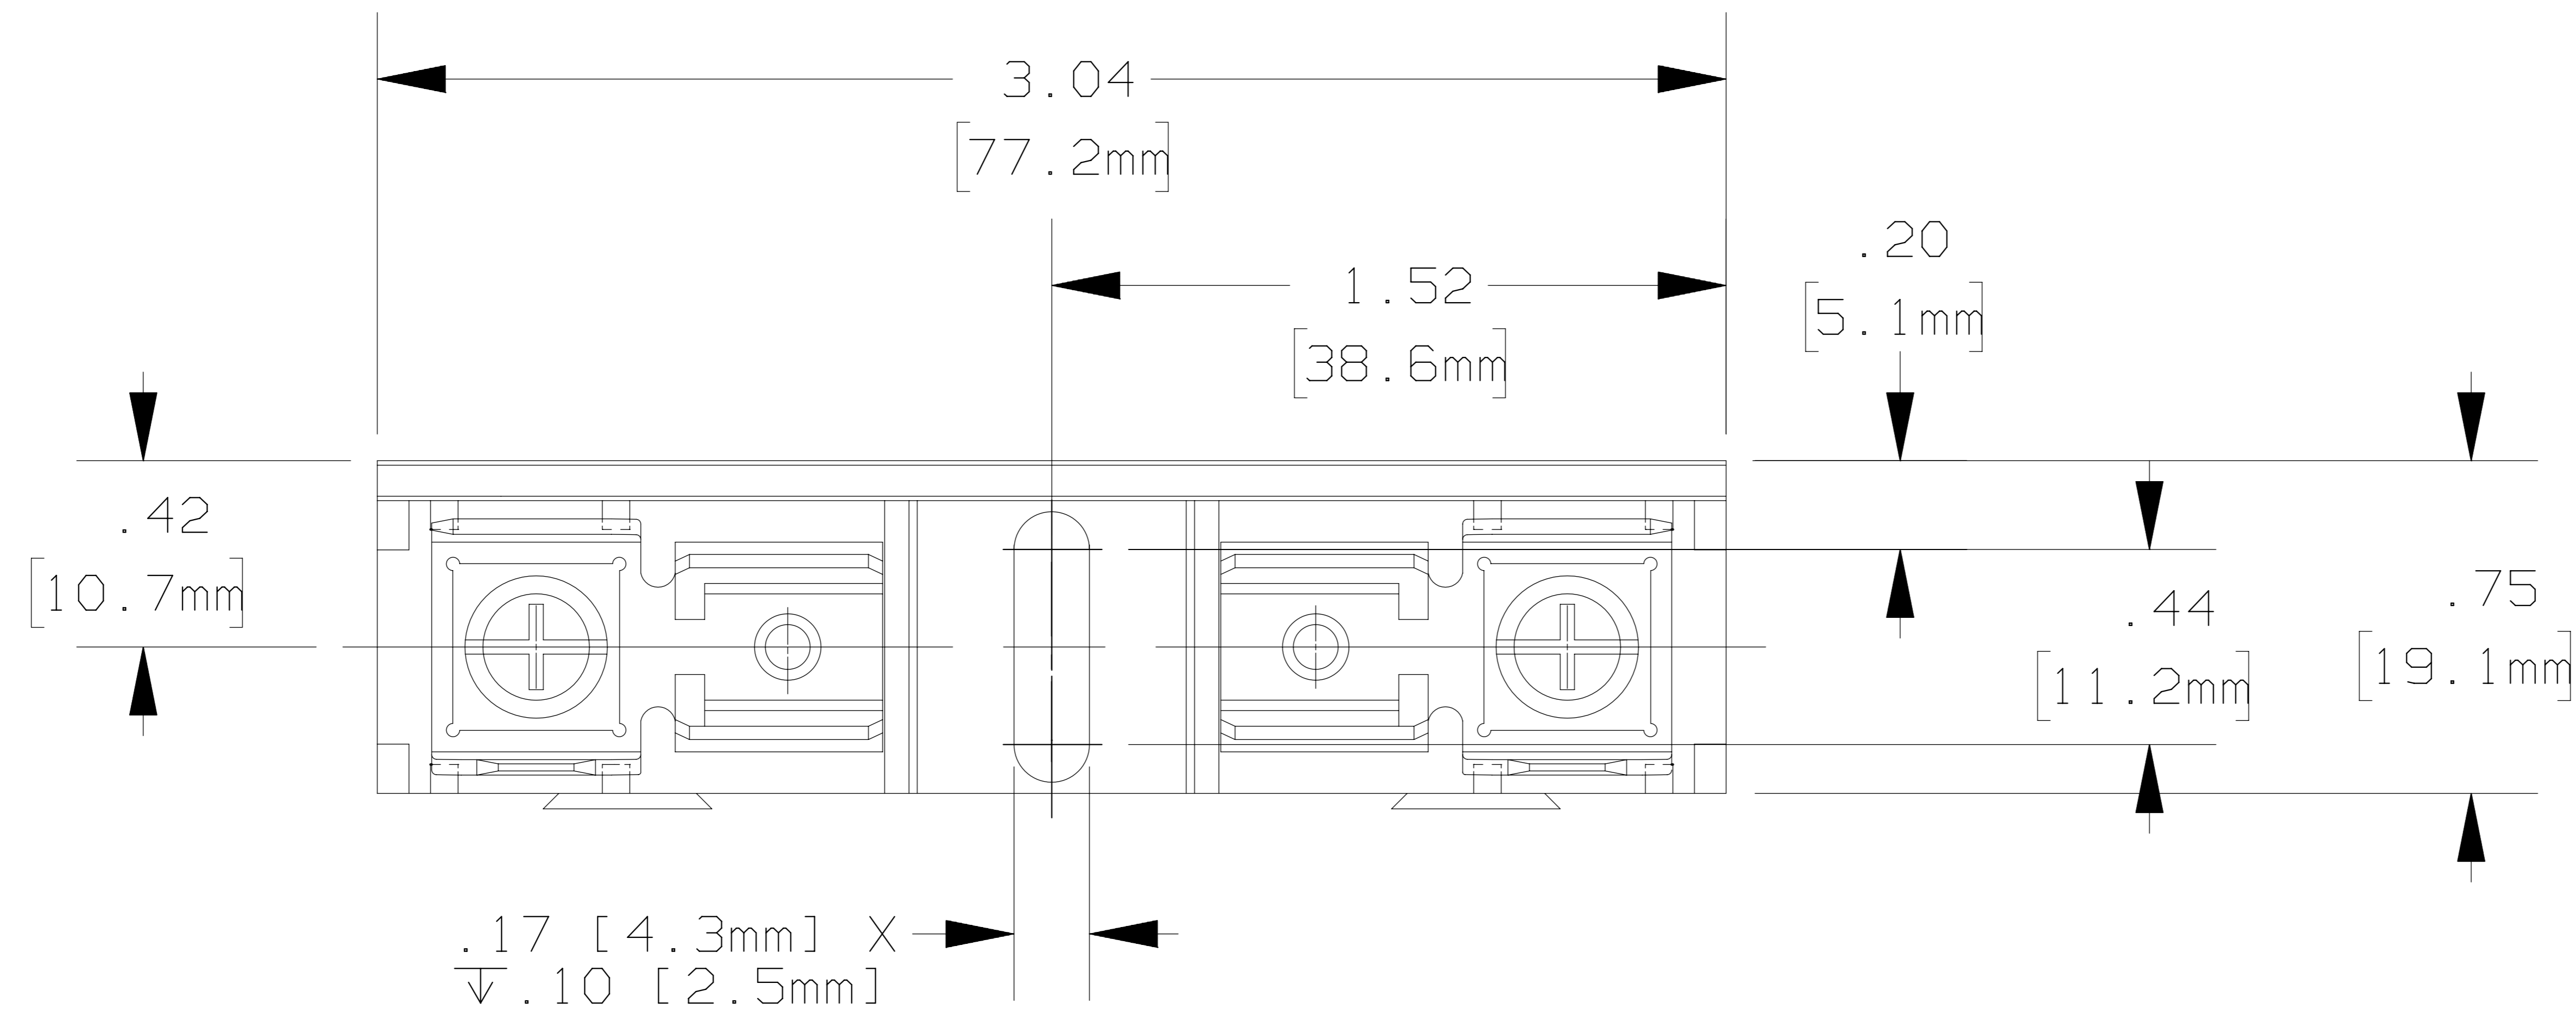

REV	DATE	ECO	DESCRIPTION	BY	CK	APP
-	9/13/11	NA	INITIAL RELEASE	GDR	NA	NA

MERSEN USA NEWBURYPORT-MA, LLC
374 MERRIMAC STREET
NEWBURYPORT, MA 01950

30320R

OUTLINE DIMENSIONS
NOT TO BE USED FOR PRODUCTION

PRODUCT MANAGER

DESIGN ENGINEER

CLASS CC FUSEHOLDER, ADDER

SIGN:
DATE:

SIGN:
DATE:

30A 600V

701801