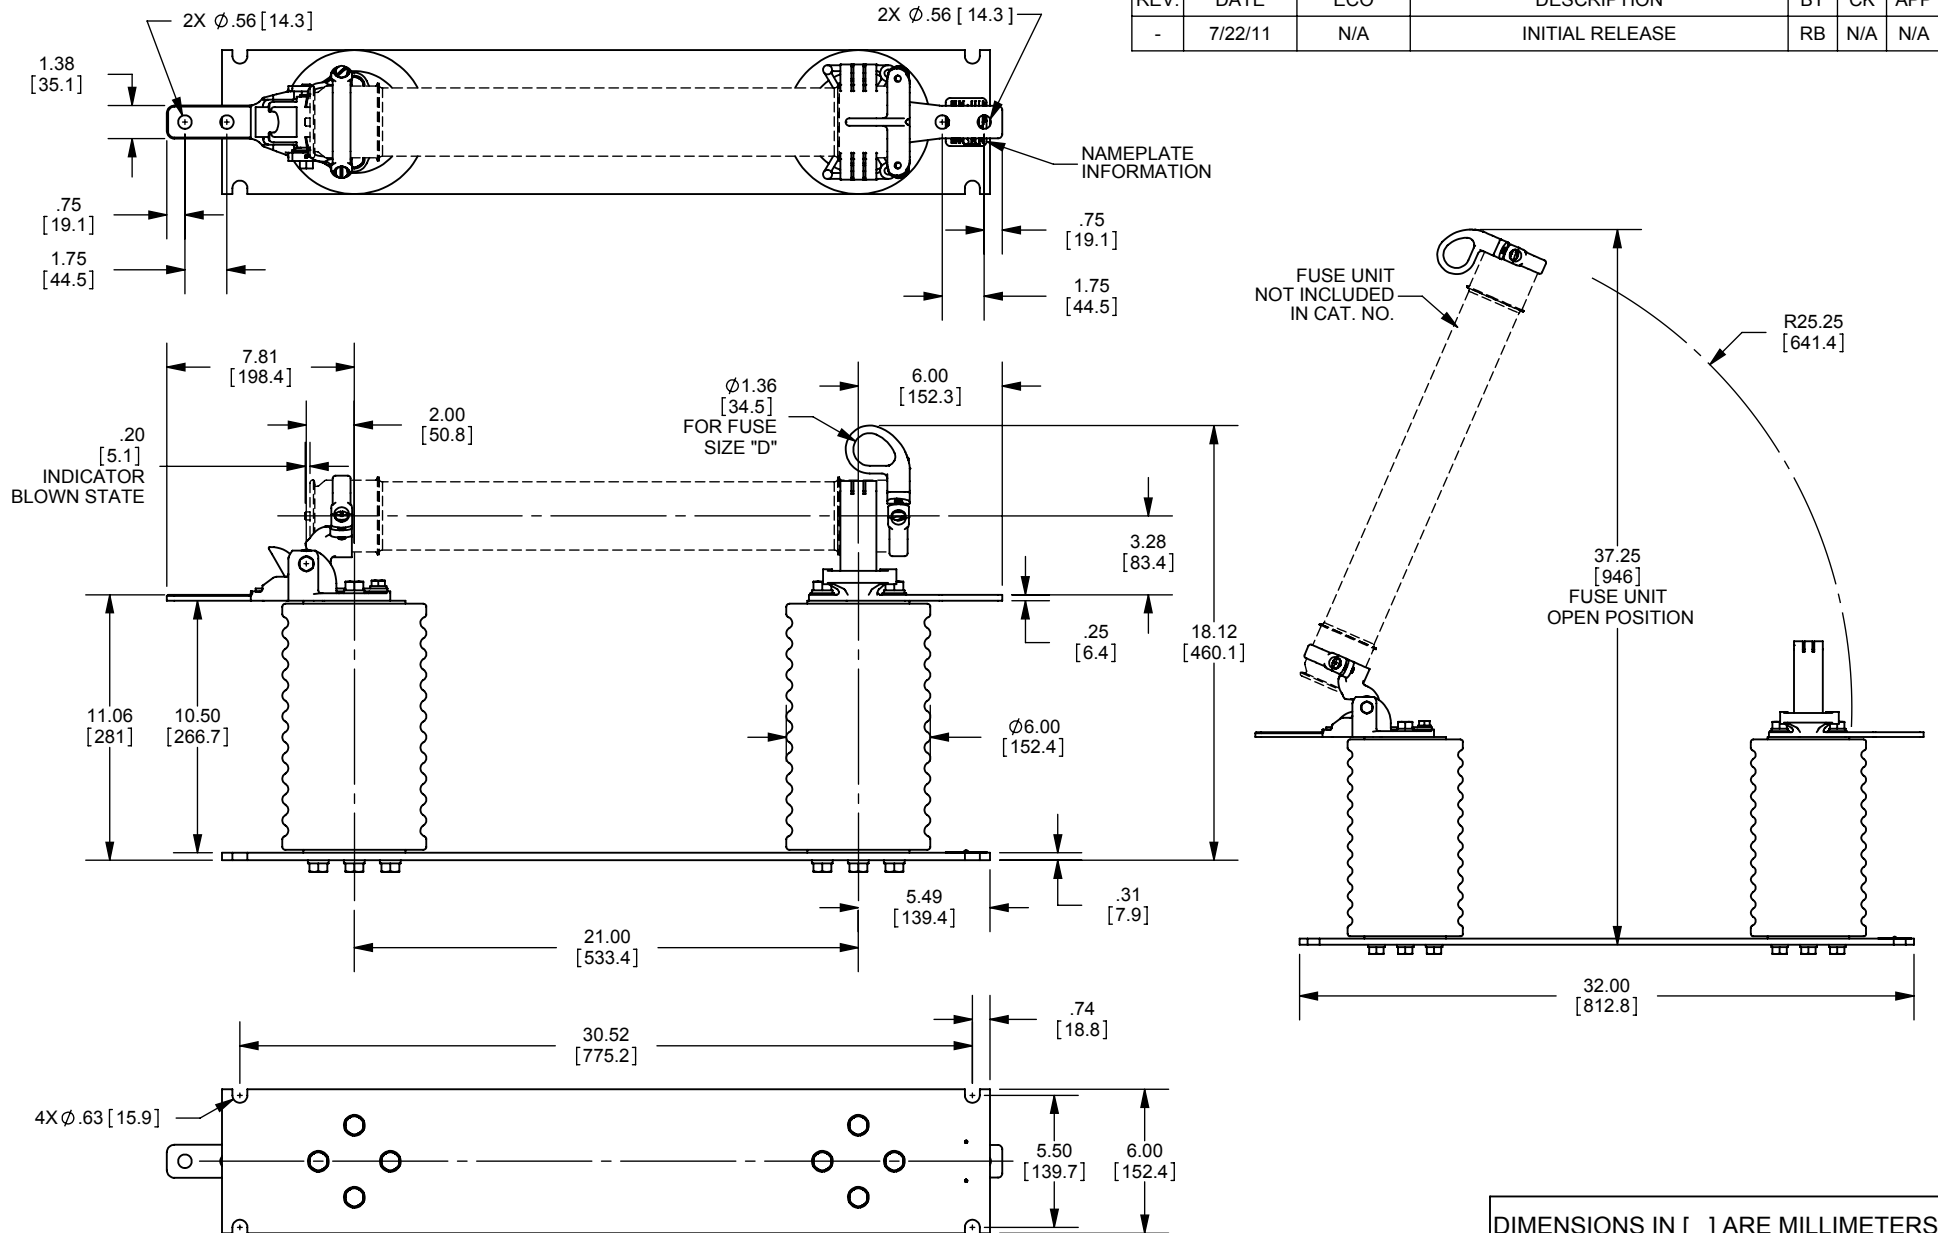

REV.	DATE	ECO	DESCRIPTION	BY	CK	APP
-	7/22/11	N/A	INITIAL RELEASE	RB	N/A	N/A

DIMENSIONS IN [] ARE MILLIMETERS

MERSEN USA NEWBURYPORT-MA, LLC
374 MERRIMAC STREET
NEWBURYPORT, MA 01950

9F61AHM305
FUSE DISCONNECT SWITCH
EK-3D
25.8kV MAX 150kV BIL

OUTLINE DIMENSIONS
NOT TO BE USED FOR PRODUCTION

701764

PRODUCT MANAGER

DESIGN ENGINEER

SIGN:

SIGN:

DATE:

DATE: