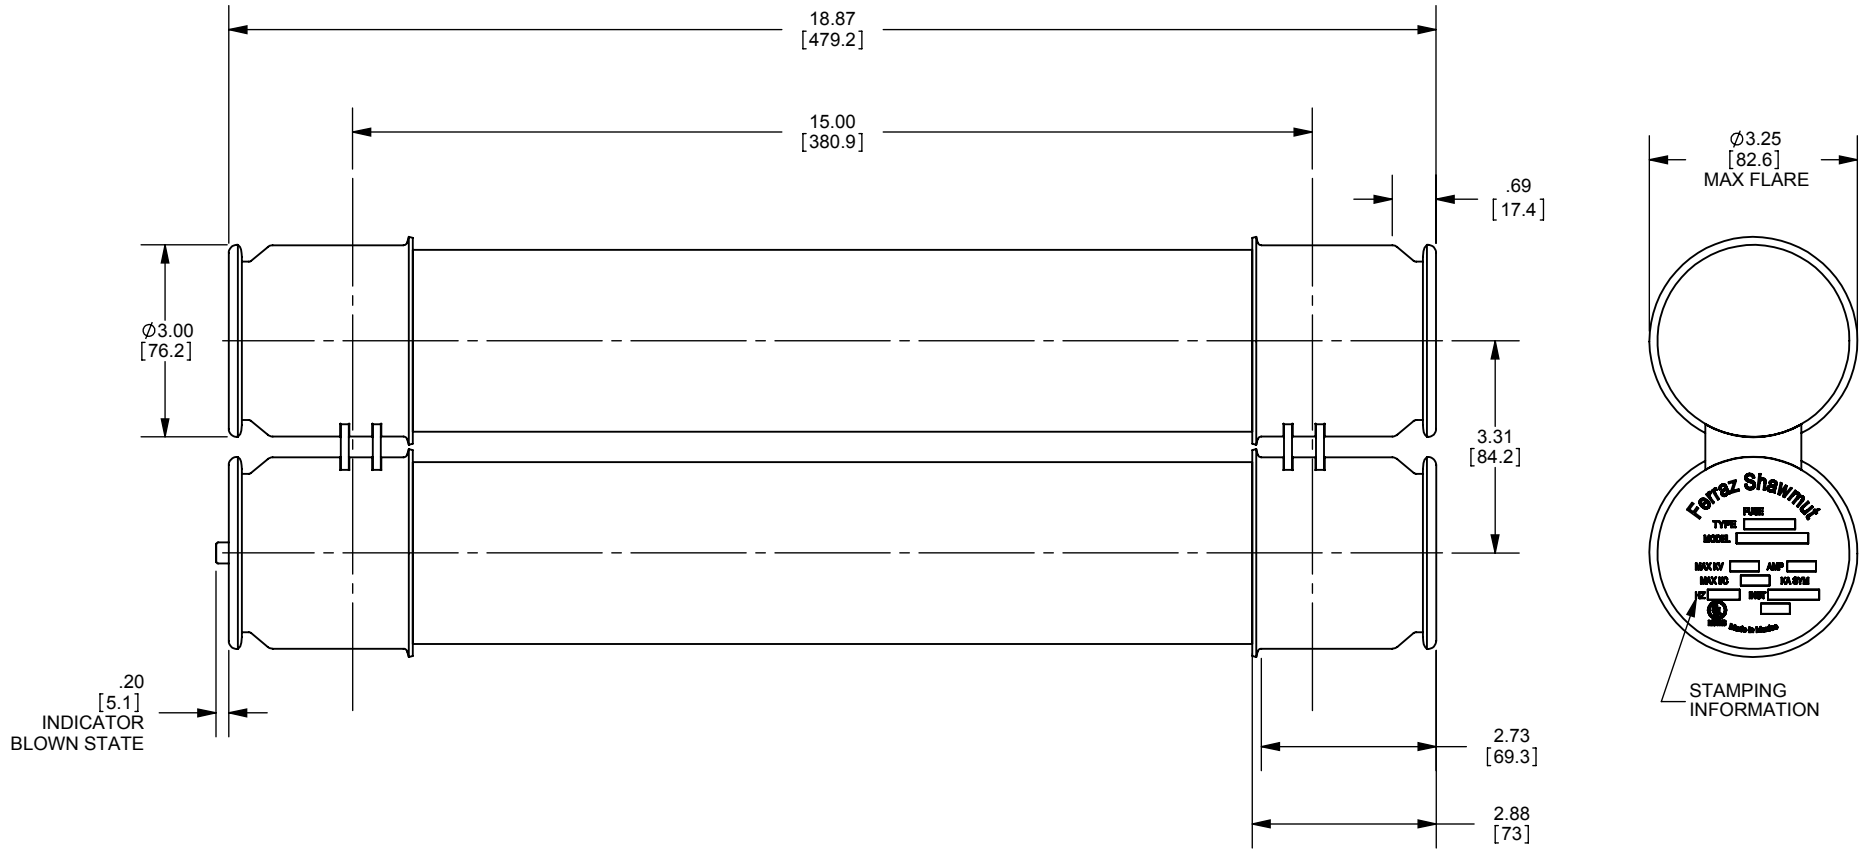

REV.	DATE	ECO	DESCRIPTION	BY	CK	APP
-	7/7/11	N/A	INITIAL RELEASE	RB	N/A	N/A

9F62FDD200	200A	15.5kV
9F62FDD175	175A	15.5kV
9F62FDD150	150A	15.5kV
9F62FDD125	125A	15.5kV
CATALOG NUMBER	AMP RATING	MAX VOLTAGE

DIMENSIONS IN [] ARE MILLIMETERS

MERSEN USA NEWBURYPORT-MA, LLC
374 MERRIMAC STREET
NEWBURYPORT, MA 01950

MEDIUM VOLTAGE
GENERAL PURPOSE FUSE
EJO-1
125-200A 15.5kV

OUTLINE DIMENSIONS
NOT TO BE USED FOR PRODUCTION

701729

PRODUCT MANAGER

DESIGN ENGINEER

SIGN:

SIGN:

DATE:

DATE: