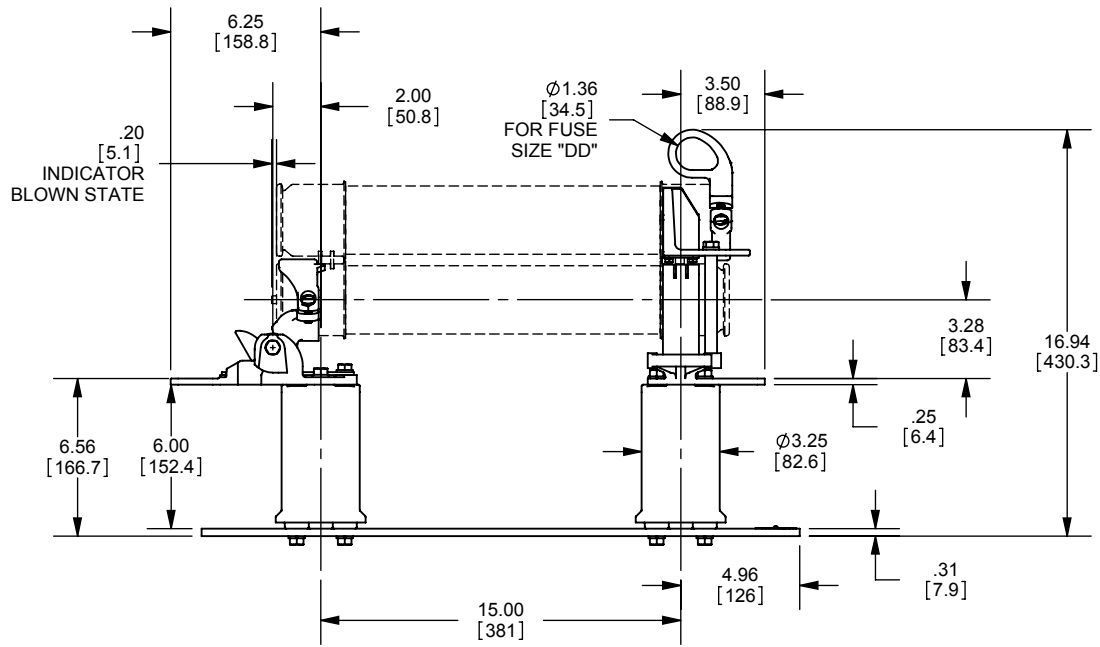

REV.	DATE	ECO	DESCRIPTION	BY	CK	APP
-	5/23/11	N/A	INITIAL RELEASE	RB	N/A	N/A

DIMENSIONS IN [] ARE MILLIMETERS

MERSEN USA NEWBURYPORT-MA, LLC
374 MERRIMAC STREET
NEWBURYPORT, MA 01950

9F61AGG405
FUZE DISCONNECT SWITCH
EK-3DD
15.5kV MAX 95kV BIL

OUTLINE DIMENSIONS
NOT TO BE USED FOR PRODUCTION

701703

PRODUCT MANAGER
SIGN:
DATE:

DESIGN ENGINEER
SIGN:
DATE: