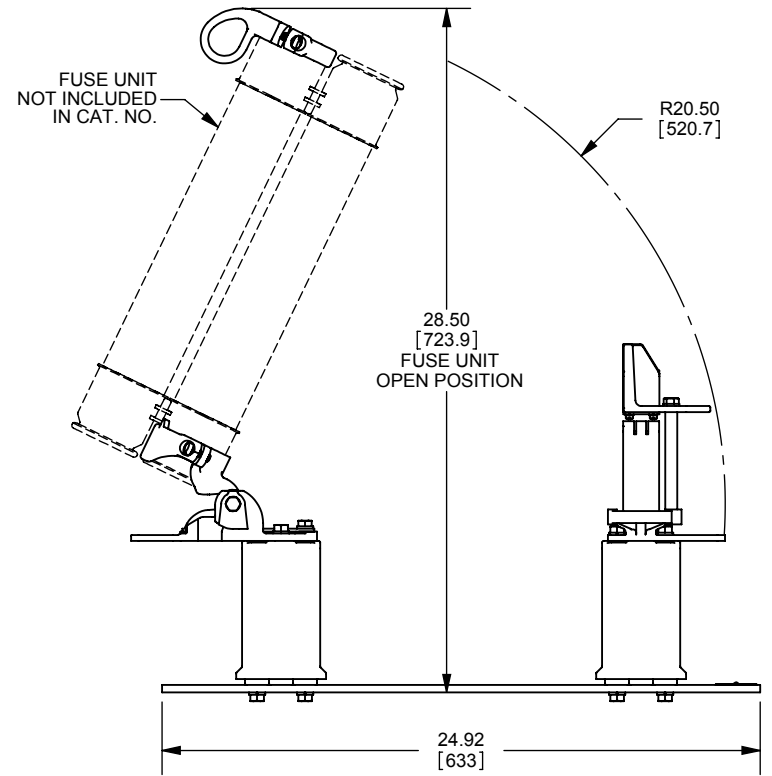

REV.	DATE	ECO	DESCRIPTION	BY	CK	APP
-	5/23/11	N/A	INITIAL RELEASE	RB	N/A	N/A

DIMENSIONS IN [] ARE MILLIMETERS

MERSEN USA NEWBURYPORT-MA, LLC
374 MERRIMAC STREET
NEWBURYPORT, MA 01950

9F61AGG405
FUZE DISCONNECT SWITCH
EK-3DD
15.5kV MAX 95kV BIL

OUTLINE DIMENSIONS
NOT TO BE USED FOR PRODUCTION

701703

PRODUCT MANAGER
SIGN:
DATE:

DESIGN ENGINEER
SIGN:
DATE: