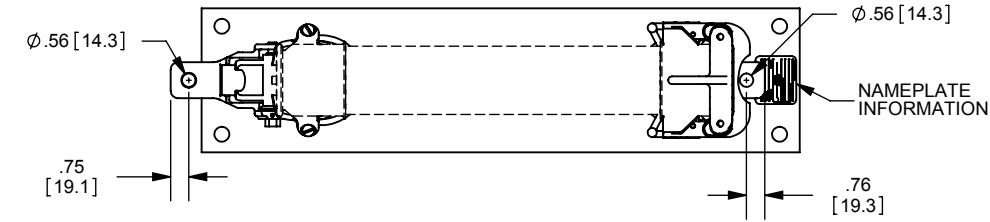

REV.	DATE	ECO	DESCRIPTION	BY	CK	APP
-	5/23/11	N/A	INITIAL RELEASE	RB	N/A	N/A

DIMENSIONS IN [] ARE MILLIMETERS

MERSEN USA NEWBURYPORT-MA, LLC
374 MERRIMAC STREET
NEWBURYPORT, MA 01950

9F61AGG405
FUZE DISCONNECT SWITCH
EK-3DD
15.5kV MAX 95kV BIL

OUTLINE DIMENSIONS
NOT TO BE USED FOR PRODUCTION

701703

PRODUCT MANAGER
SIGN:
DATE:

DESIGN ENGINEER
SIGN:
DATE: