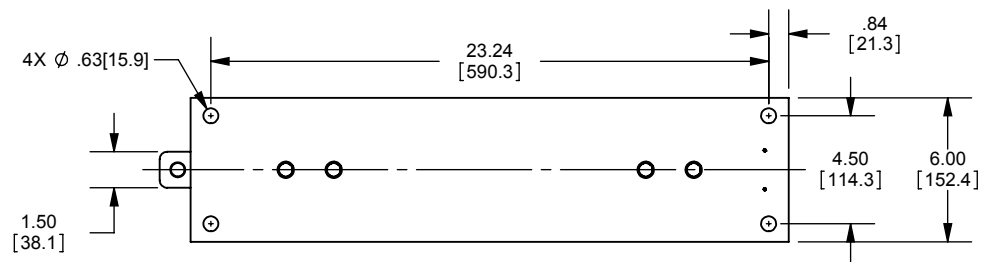

REV.	DATE	ECO	DESCRIPTION	BY	CK	APP
-	5/23/11	N/A	INITIAL RELEASE	RB	N/A	N/A

DIMENSIONS IN [] ARE MILLIMETERS

MERSEN USA NEWBURYPORT-MA, LLC
374 MERRIMAC STREET
NEWBURYPORT, MA 01950

9F61AGG405
FUZE DISCONNECT SWITCH
EK-3DD
15.5kV MAX 95kV BIL

OUTLINE DIMENSIONS
NOT TO BE USED FOR PRODUCTION

701703

PRODUCT MANAGER
SIGN:
DATE:

DESIGN ENGINEER
SIGN:
DATE: