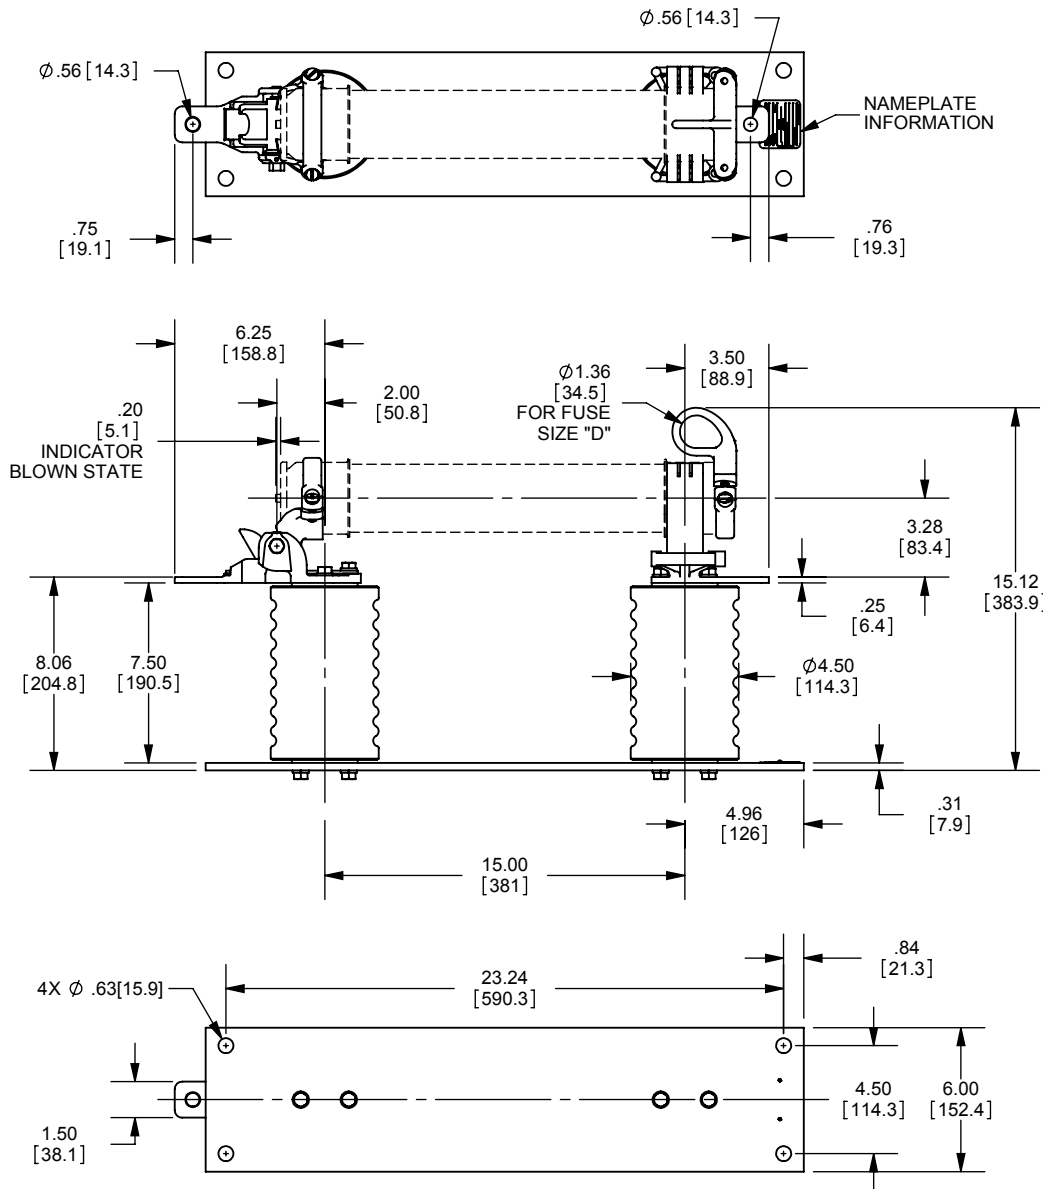

REV.	DATE	ECO	DESCRIPTION	BY	CK	APP
-	5/18/11	N/A	INITIAL RELEASE	RB	N/A	N/A

DIMENSIONS IN [] ARE MILLIMETERS

MERSEN USA NEWBURYPORT-MA, LLC
374 MERRIMAC STREET
NEWBURYPORT, MA 01950

9F61AGJ305
FUSE DISCONNECT SWITCH
EK-3D
15.5kV MAX 110kV BIL

OUTLINE DIMENSIONS
NOT TO BE USED FOR PRODUCTION

701699

PRODUCT MANAGER

DESIGN ENGINEER

SIGN:

SIGN:

DATE:

DATE: