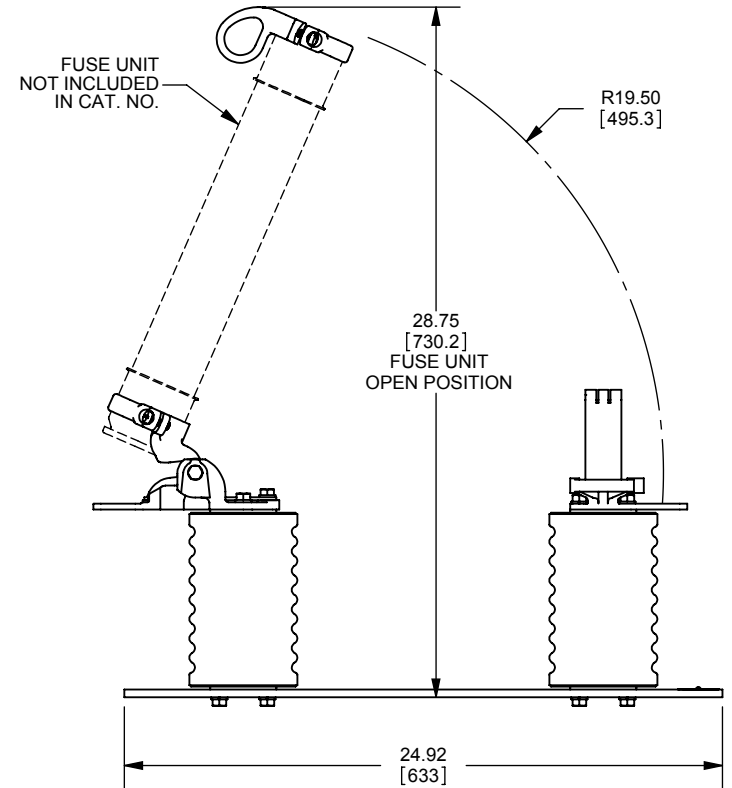

REV.	DATE	ECO	DESCRIPTION	BY	CK	APP
-	5/18/11	N/A	INITIAL RELEASE	RB	N/A	N/A

DIMENSIONS IN [] ARE MILLIMETERS

MERSEN USA NEWBURYPORT-MA, LLC
374 MERRIMAC STREET
NEWBURYPORT, MA 01950

9F61AGJ305
FUSE DISCONNECT SWITCH
EK-3D
15.5kV MAX 110kV BIL

OUTLINE DIMENSIONS
NOT TO BE USED FOR PRODUCTION

701699

PRODUCT MANAGER

DESIGN ENGINEER

SIGN:

SIGN:

DATE:

DATE: