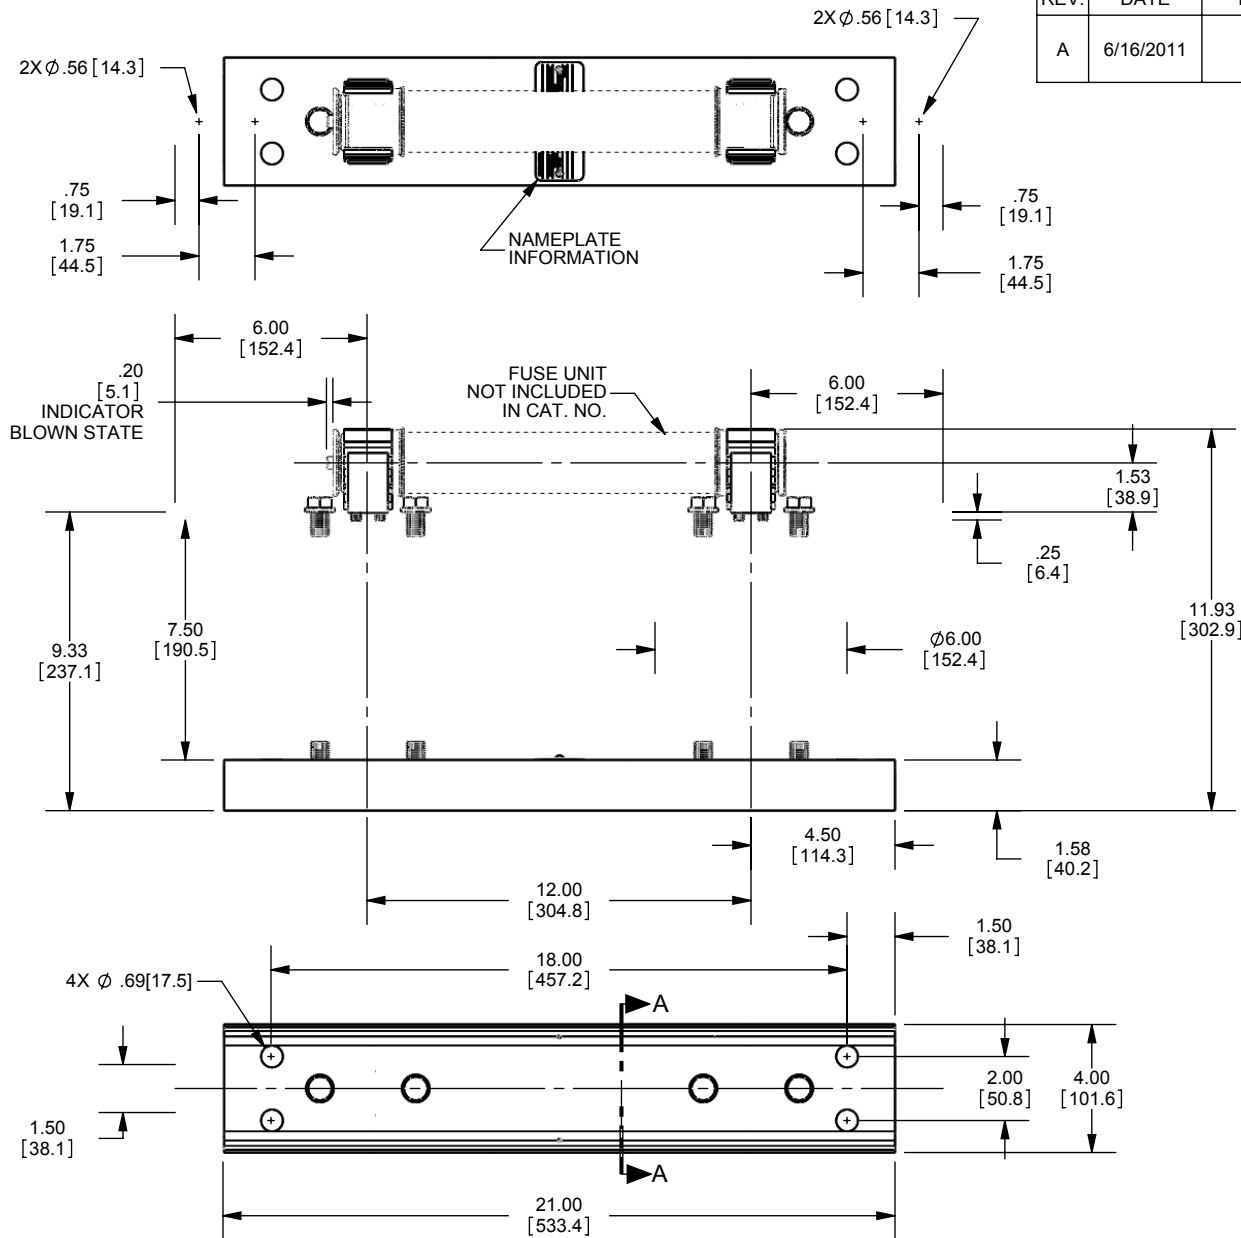

REV.	DATE	ECO	DESCRIPTION	BY	CK	APP
A	6/16/2011	N/A	CHANGED DESCRIPTION FROM "FUSE DISCONNECT SWITCH" TO "FUSE SUPPORT"	RB	N/A	N/A

DIMENSIONS IN [] ARE MILLIMETERS

MERSEN USA NEWBURYPORT-MA, LLC
374 MERRIMAC STREET
NEWBURYPORT, MA 01950

9F61CEF209
FUSE SUPPORT
EKO-1C
8.25kV MAX 95kV BIL

OUTLINE DIMENSIONS
NOT TO BE USED FOR PRODUCTION

701680

PRODUCT MANAGER
SIGN:
DATE:

DESIGN ENGINEER
SIGN:
DATE: