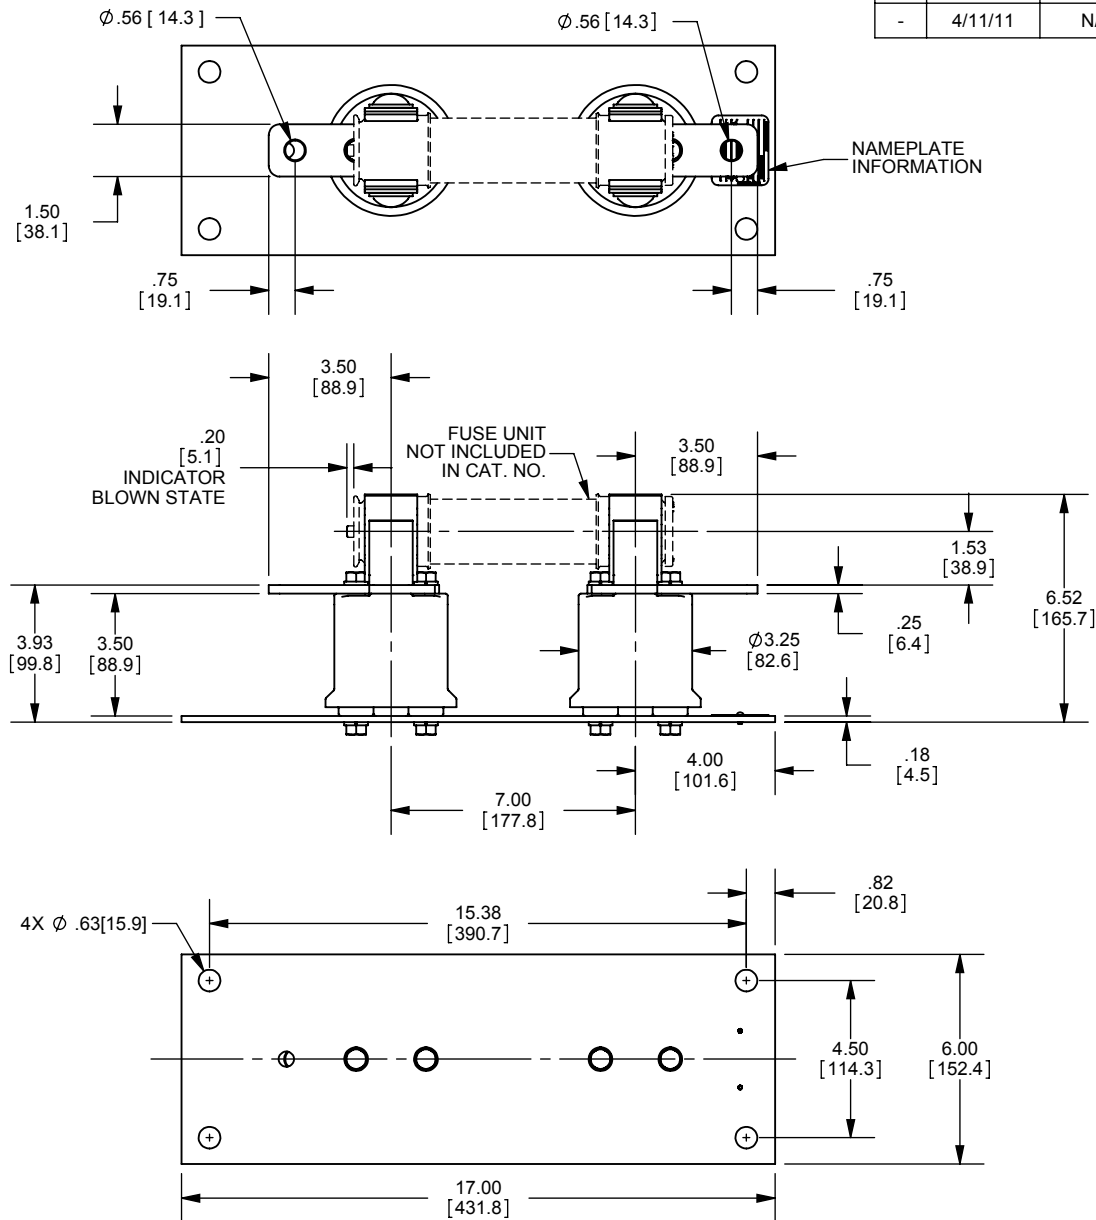

REV.	DATE	ECO	DESCRIPTION	BY	CK	APP
-	4/11/11	N/A	INITIAL RELEASE	RB	N/A	N/A

DIMENSIONS IN [] ARE MILLIMETERS

MERSEN USA NEWBURYPORT-MA, LLC
374 MERRIMAC STREET
NEWBURYPORT, MA 01950

9F61AAB201
FUSE SUPPORT
EK-1C
2.75kV MAX 60kV BIL

OUTLINE DIMENSIONS
NOT TO BE USED FOR PRODUCTION

701675

PRODUCT MANAGER

DESIGN ENGINEER

SIGN:

SIGN:

DATE:

DATE: