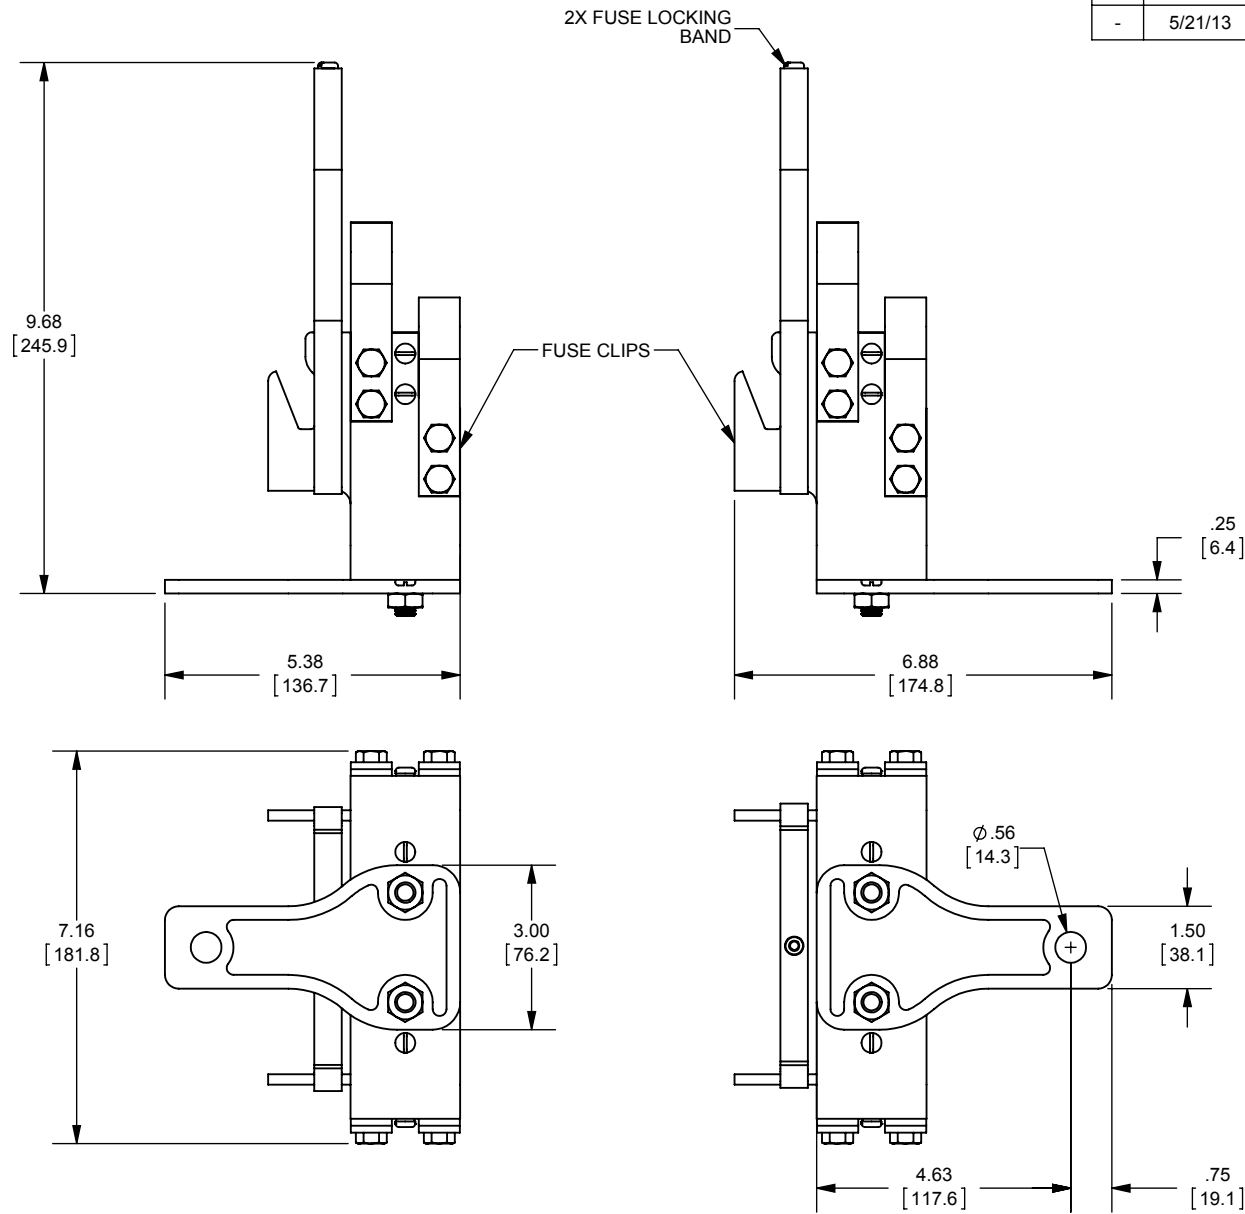

REV.	DATE	ECO	DESCRIPTION	BY	CK	APP
-	5/21/13	N/A	INITIAL RELEASE	RB	N/A	N/A

DIMENSIONS IN [] ARE MILLIMETERS

MERSEN USA NEWBURYPORT-MA, LLC
374 MERRIMAC STREET
NEWBURYPORT, MA 01950

9F61BNW452
SP 4 IN. D
LIVE PARTS

OUTLINE DIMENSIONS
NOT TO BE USED FOR PRODUCTION

701573

PRODUCT MANAGER

DESIGN ENGINEER

SIGN:

SIGN:

DATE:

DATE: