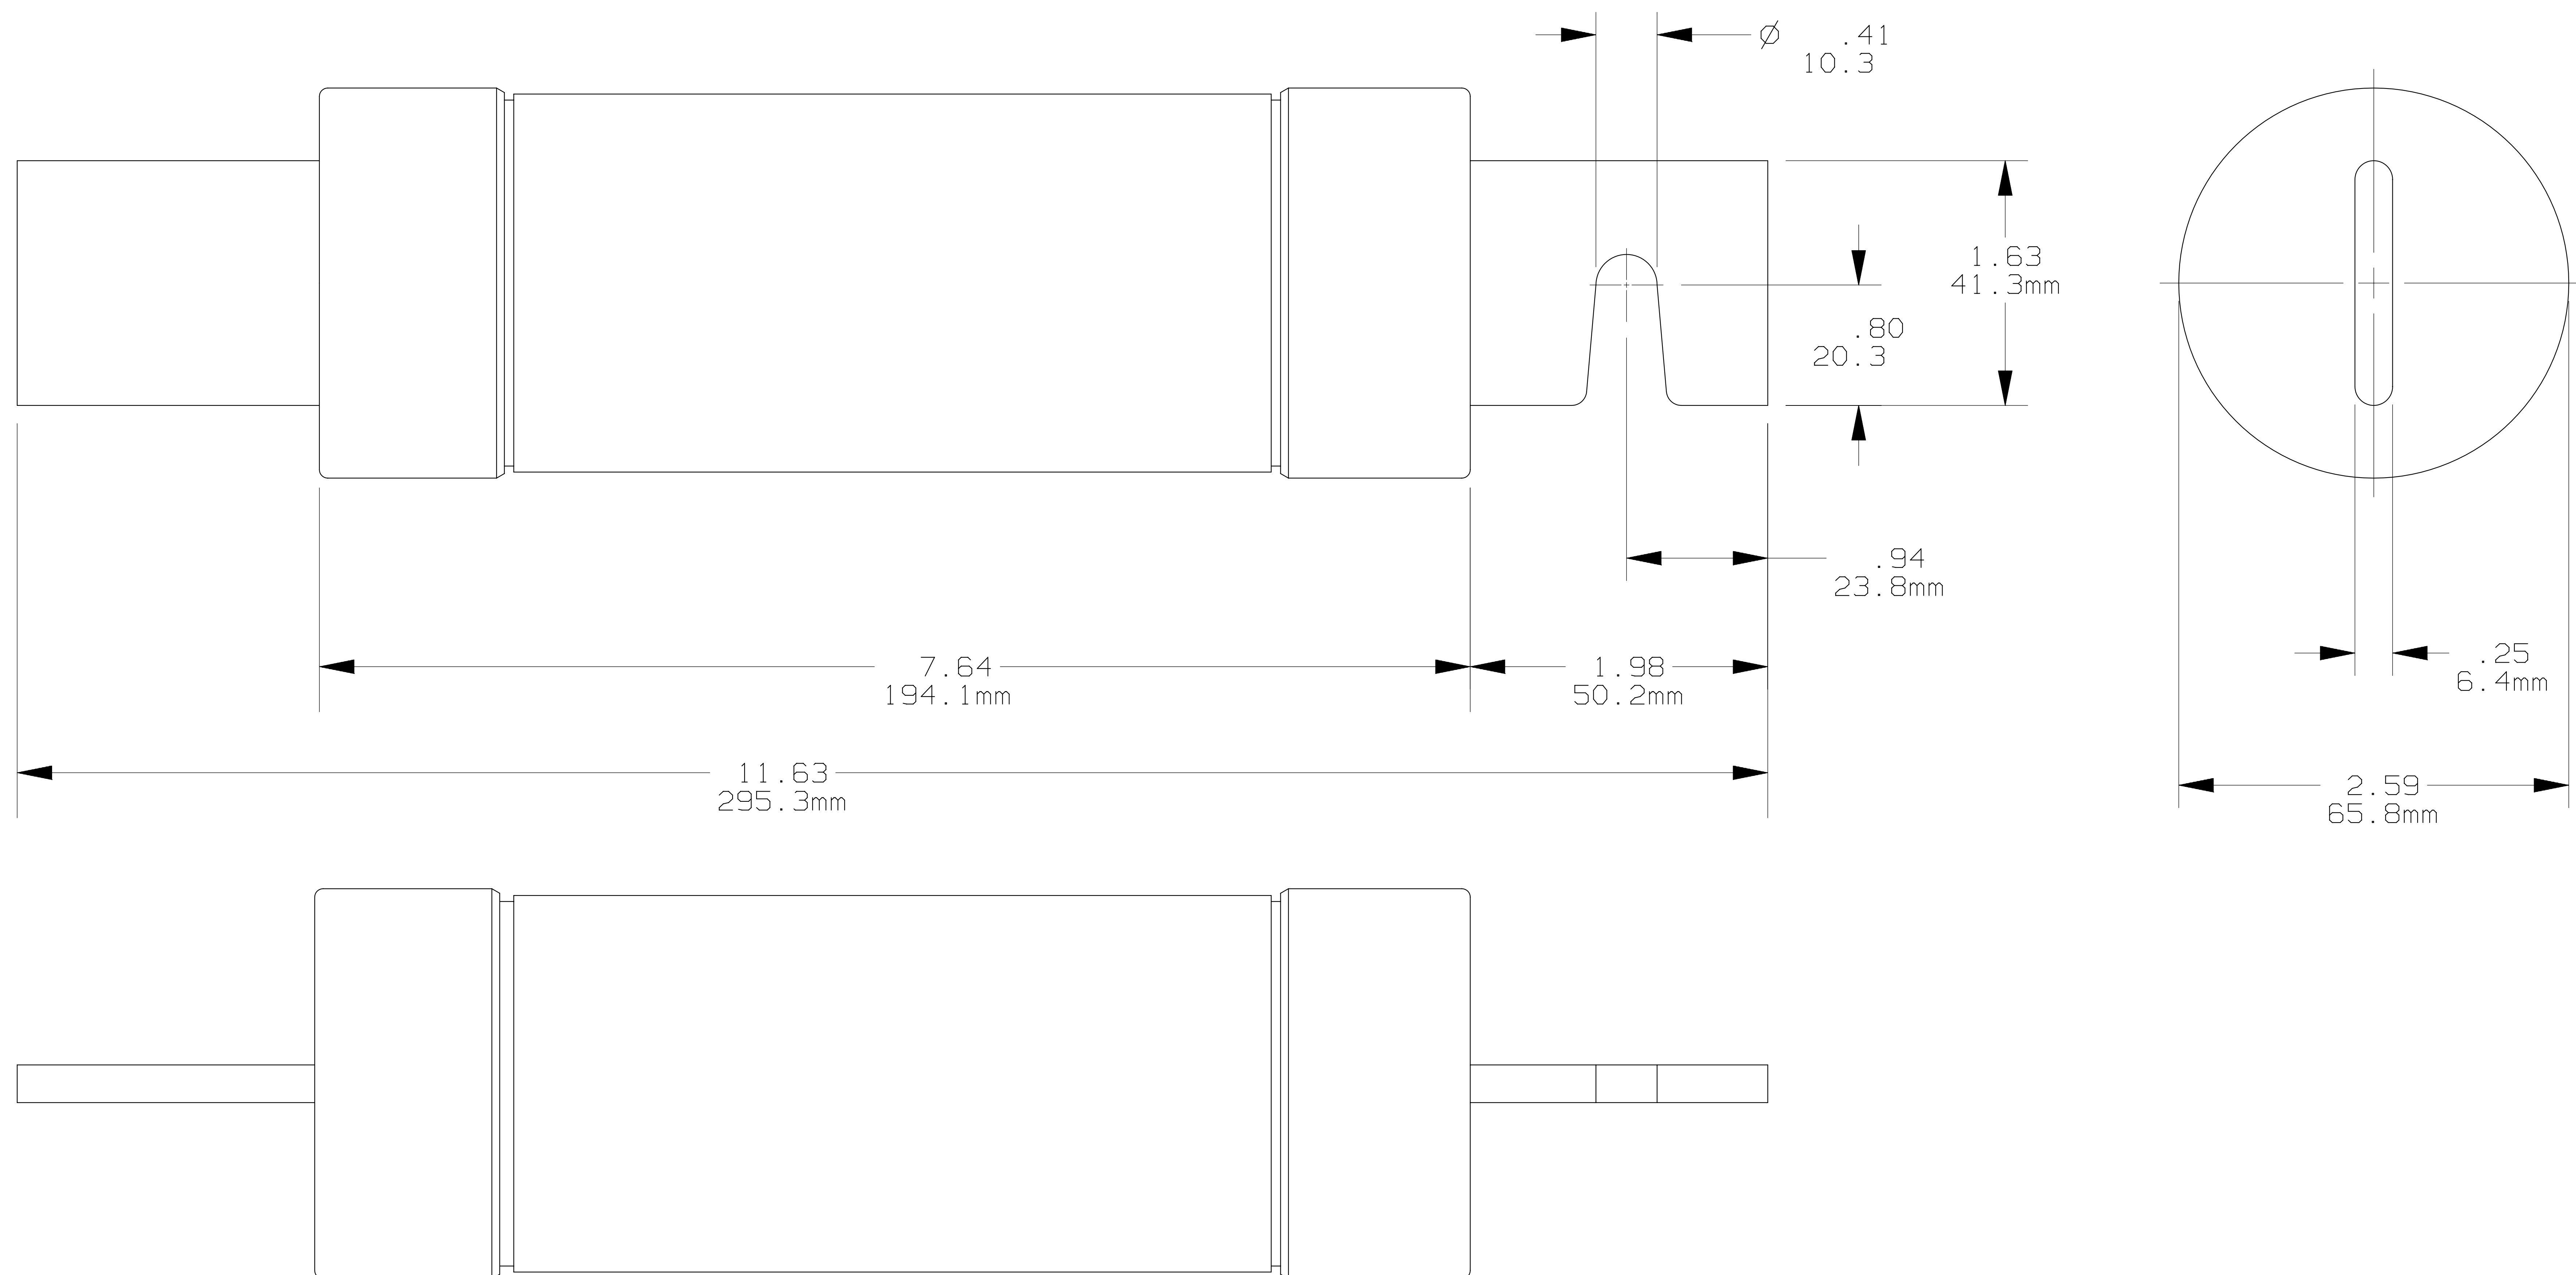

REV	DATE	ECO	DESCRIPTION	BY	CK	APP
-	2-12-08	NA	INITIAL RELEASE	LDB	NA	(SEE ECO)

MERSEN USA NEWBURYPORT-MA, LLC
 374 MERRIMAC STREET
 NEWBURYPORT, MA 01950

TRS(250-400)RDC

OUTLINE DIMENSIONS
 NOT TO BE USED FOR PRODUCTION

PRODUCT MANAGER

DESIGN ENGINEER

TRIONIC CLASS RK5

SIGN:
 DATE:

SIGN:
 DATE:

250-400A 600VDC

701432