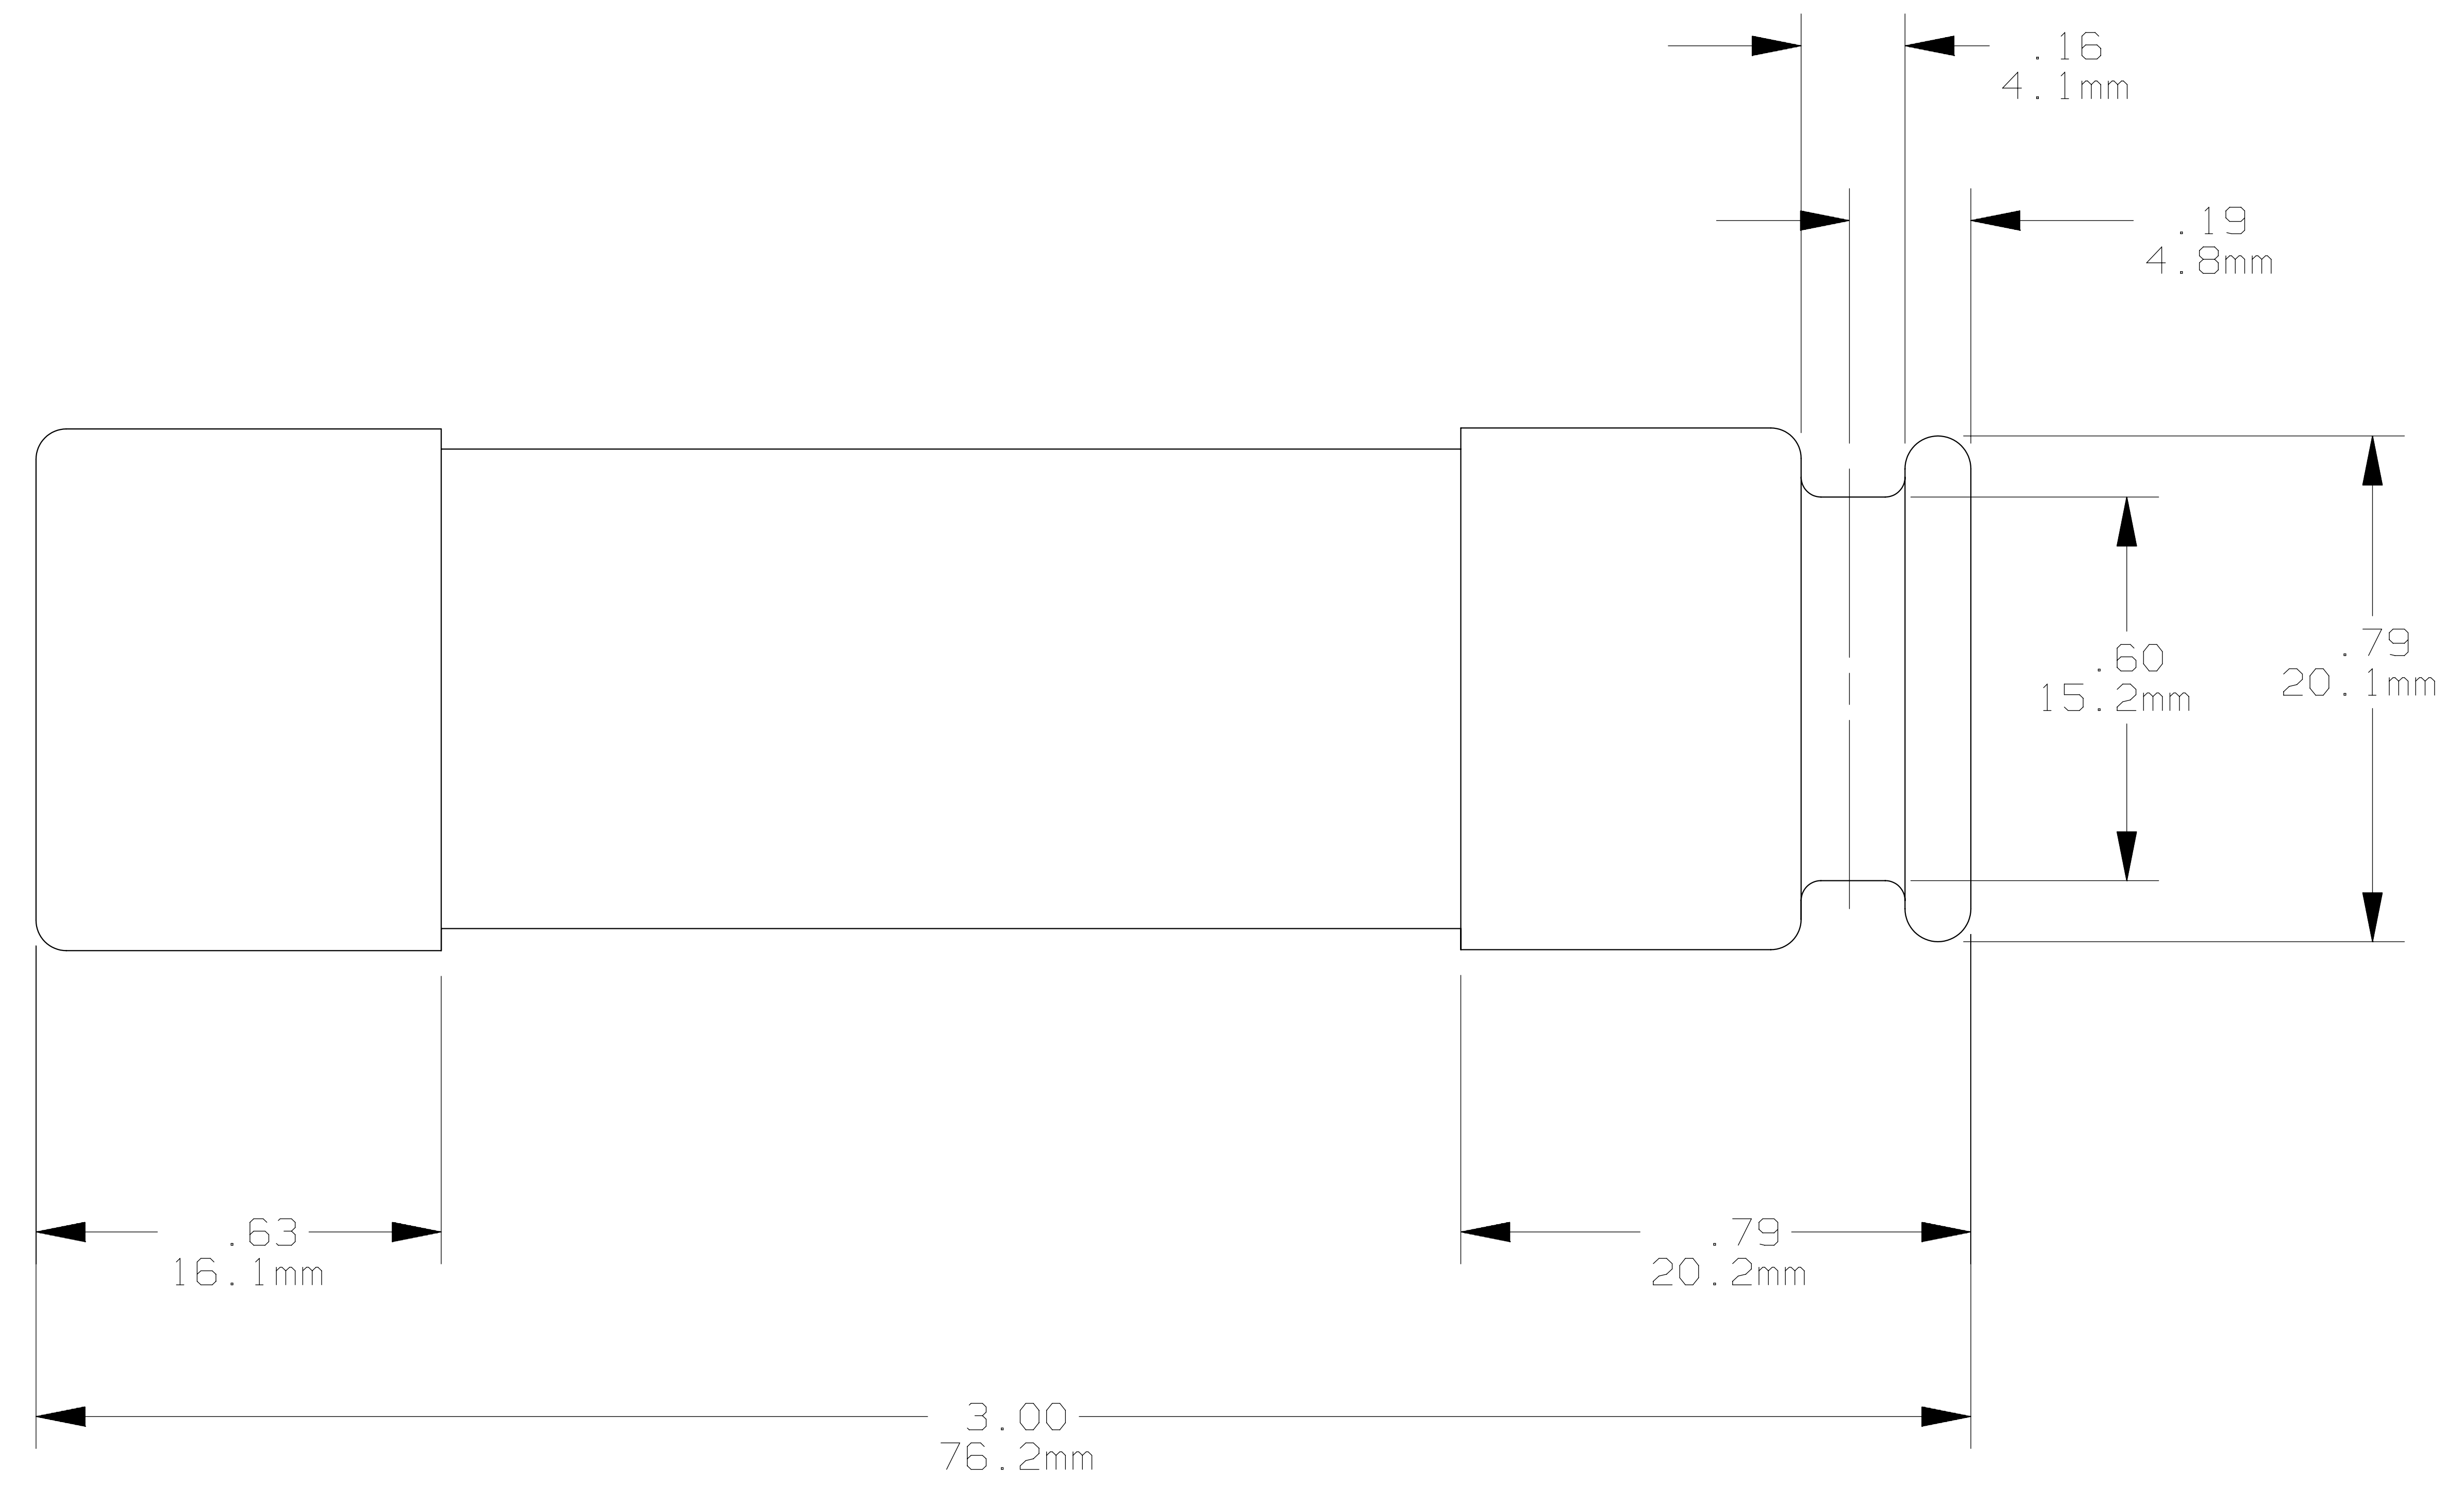

REV	DATE	ECO	DESCRIPTION	BY	CK	APP
H	12/30/09	NA	ADDED (ID) VERSION	LDB	NA	NA

MERSEN USA NEWBURYPORT-MA, LLC
 374 MERRIMAC STREET
 NEWBURYPORT, MA 01950

TR(35-60)R(ID)
 CLASS RK5
 35-60A 250V

OUTLINE DIMENSIONS
 NOT TO BE USED FOR PRODUCTION

701287

PRODUCT MANAGER
 SIGN:
 DATE:

DESIGN ENGINEER
 SIGN:
 DATE: