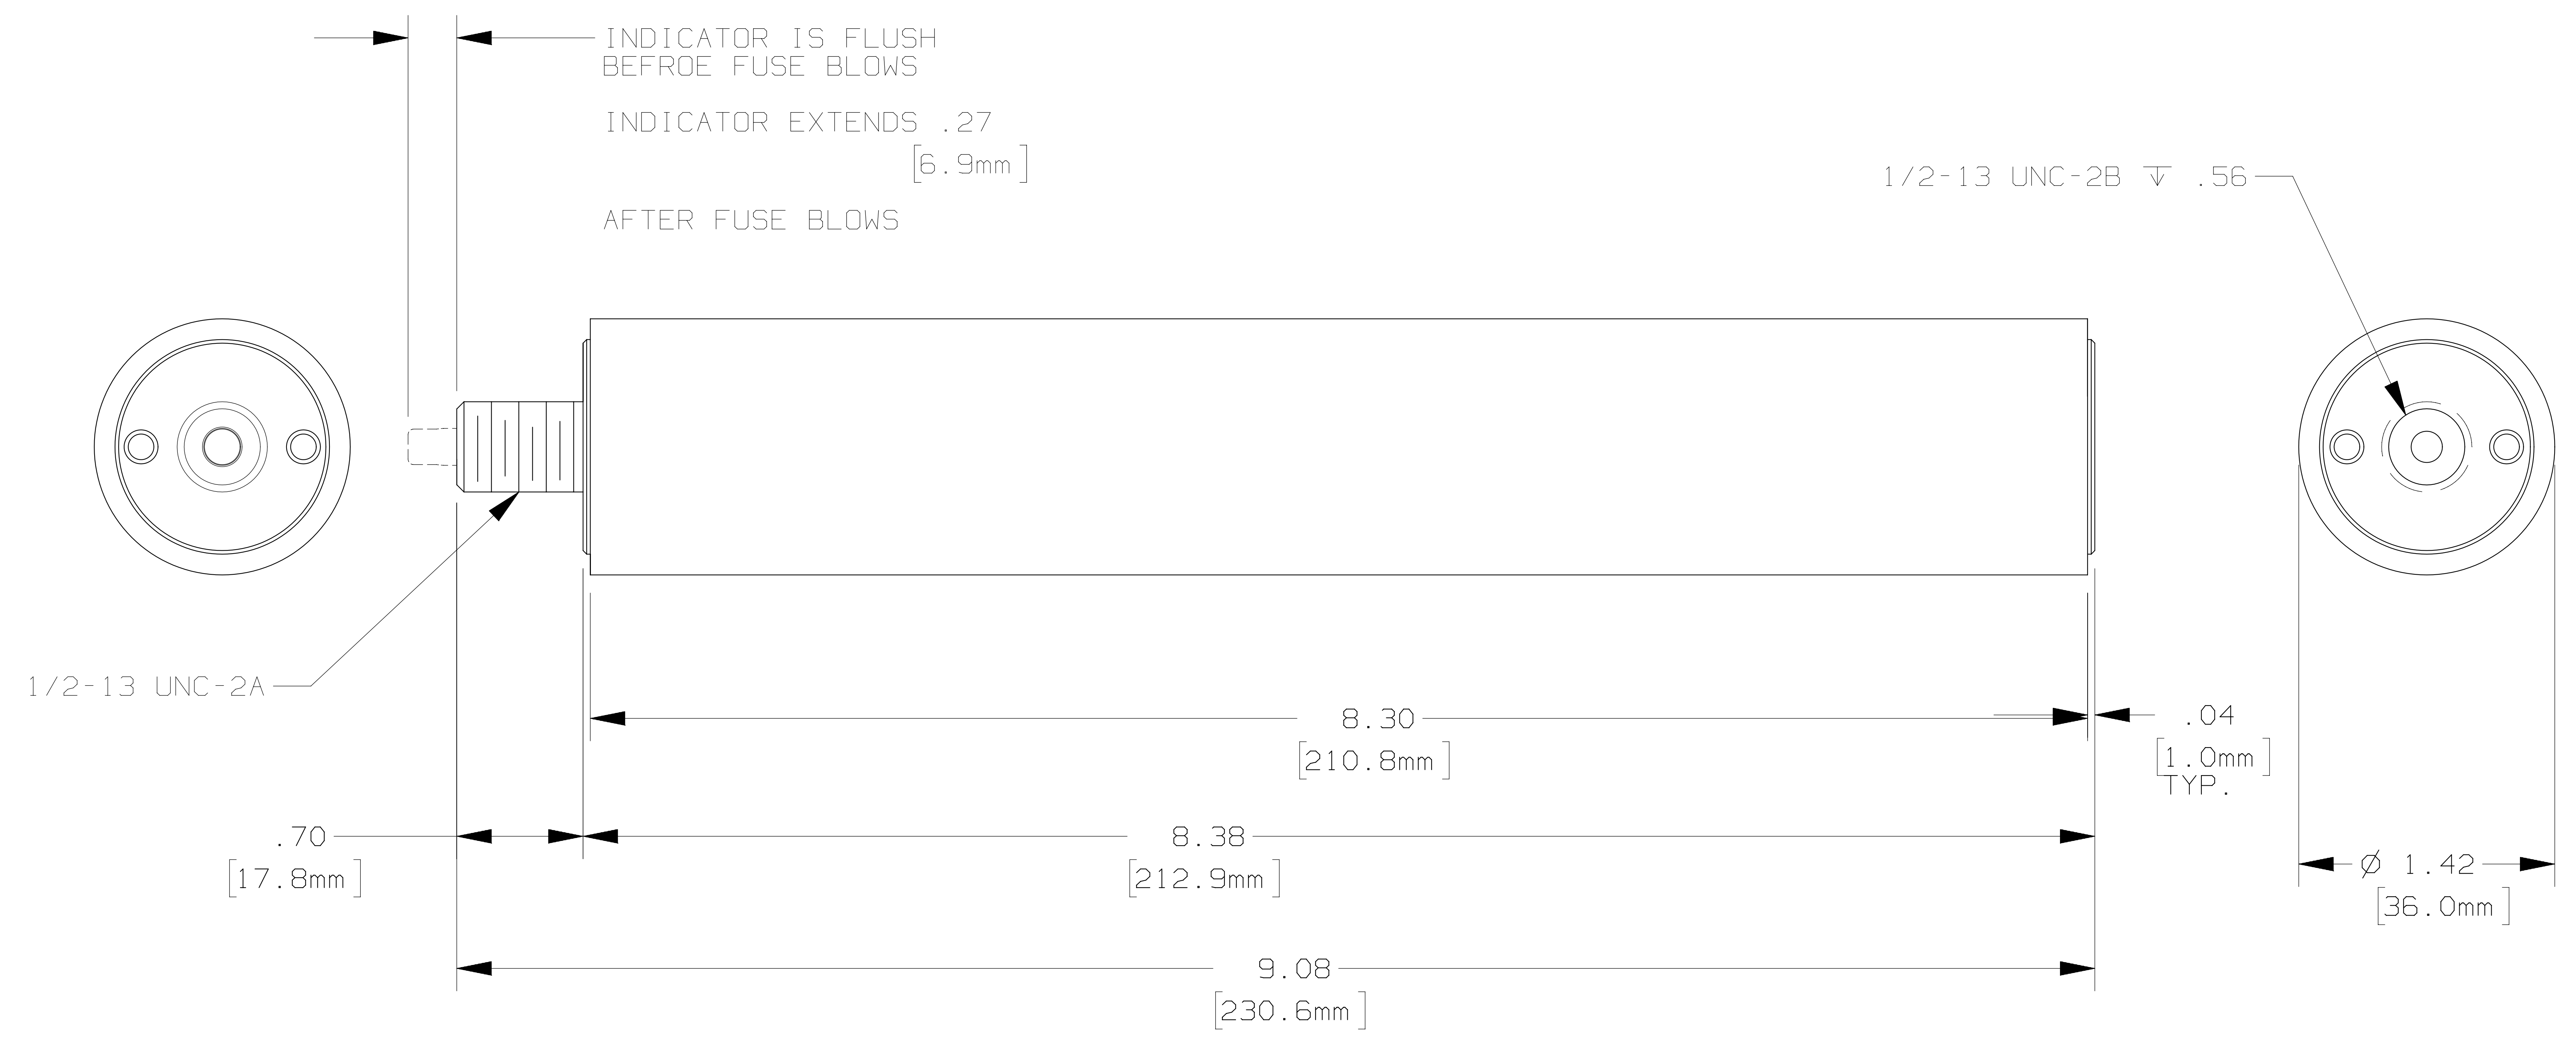

REV	DATE	ECO	DESCRIPTION	BY	CK	APP
-	9-20-05	NA	INITIAL RELEASE	LDB	NA	NA

MERSEN USA NEWBURYPORT-MA, LLC
 374 MERRIMAC STREET
 NEWBURYPORT, MA 01950

A250C150-11

OUTLINE DIMENSIONS
 NOT TO BE USED FOR PRODUCTION

PRODUCT MANAGER

DESIGN ENGINEER

MEDIUM VOLTAGE CAPACITOR FUSE

SIGN:
 DATE:

SIGN:
 DATE:

150A 2.5KV

701203