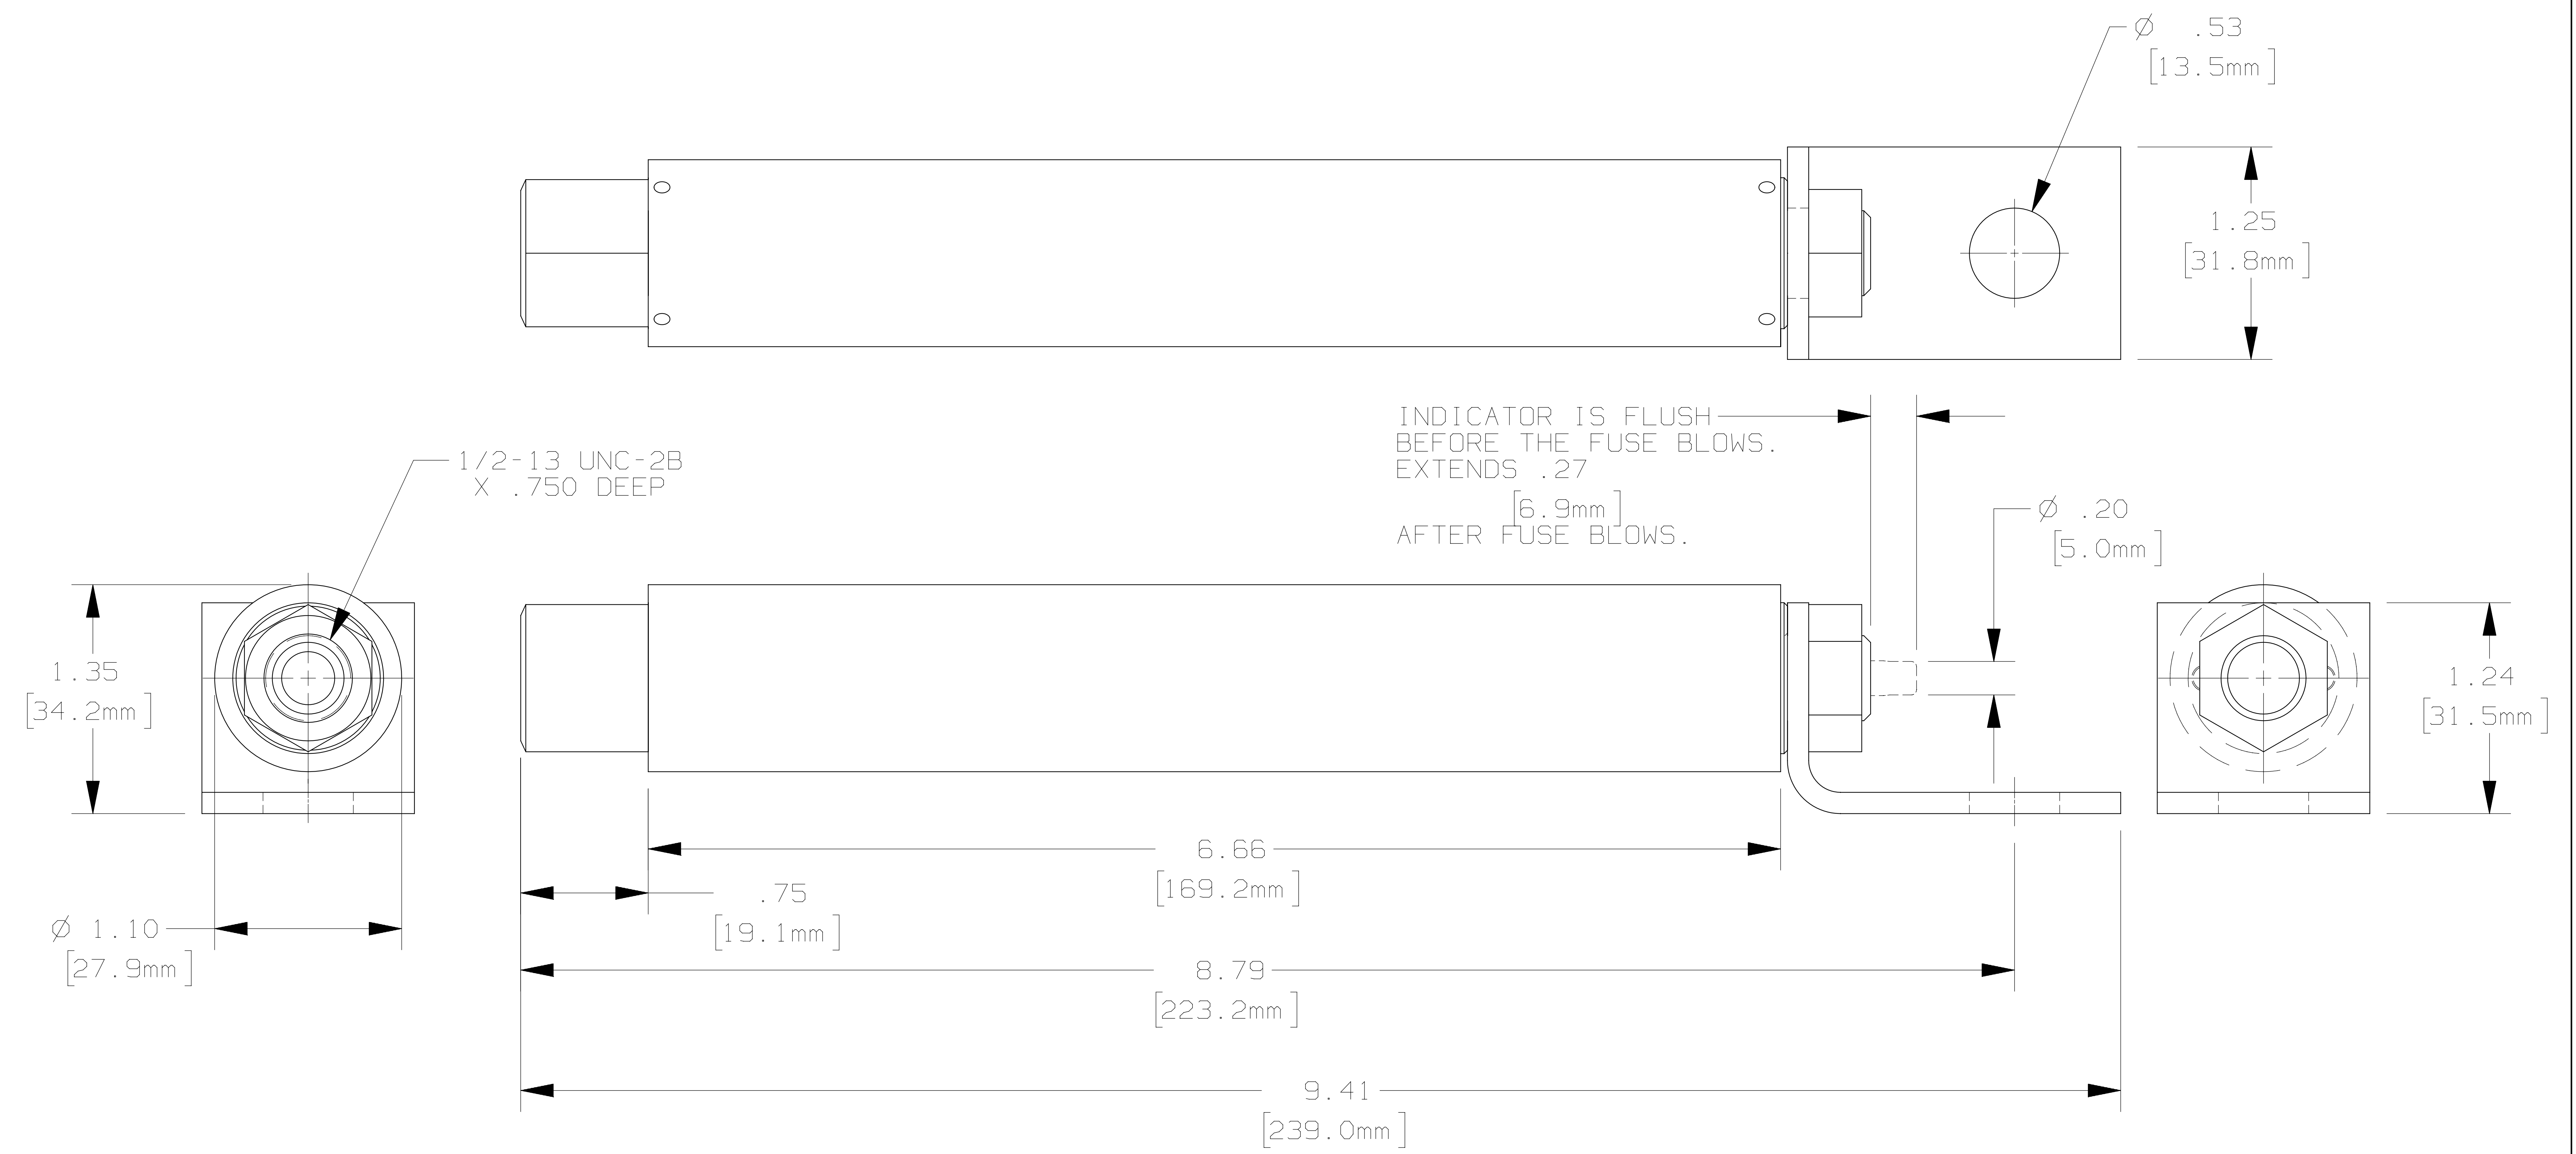

REV	DATE	ECO	DESCRIPTION	BY	CK	APP
A	7/19/04	NA	ADDED ADDITIONAL AMP RATINGS	ELO	NA	NA

MERSEN USA NEWBURYPORT-MA, LLC
 374 MERRIMAC STREET
 NEWBURYPORT, MA 01950

A250C(25-125)-30

MEDIUM VOLTAGE CAPACITOR FUSE

25-125A 2.5kV

OUTLINE DIMENSIONS
 NOT TO BE USED FOR PRODUCTION

701045

PRODUCT MANAGER
 SIGN:
 DATE:

DESIGN ENGINEER
 SIGN:
 DATE: