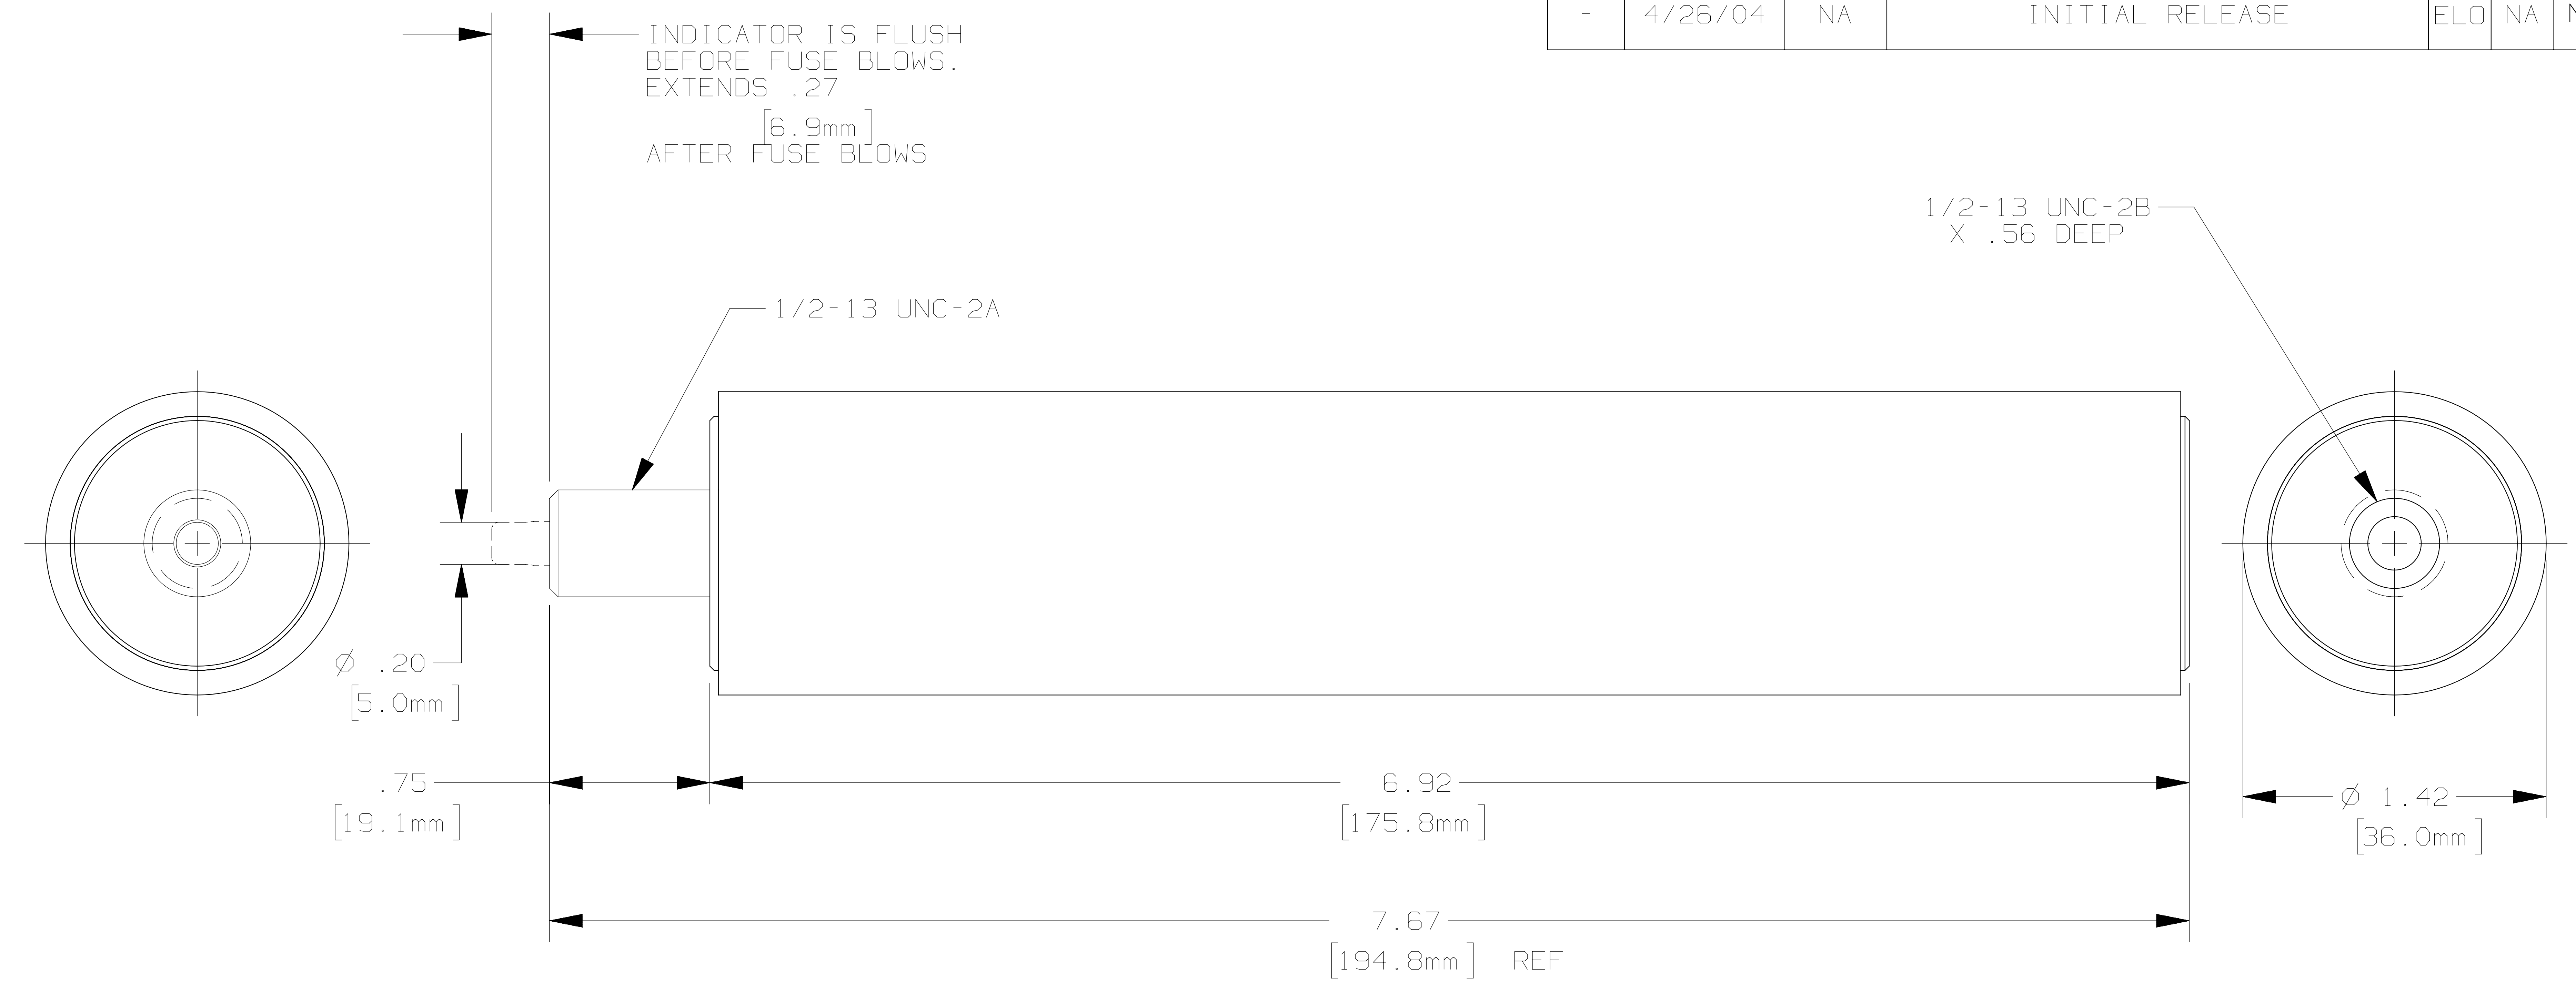

REV	DATE	ECO	DESCRIPTION	BY	CK	APP
-	4/26/04	NA	INITIAL RELEASE	ELO	NA	NA

MERSEN USA NEWBURYPORT-MA, LLC
 374 MERRIMAC STREET
 NEWBURYPORT, MA 01950

A250C(25-150)-10

OUTLINE DIMENSIONS
 NOT TO BE USED FOR PRODUCTION

PRODUCT MANAGER

DESIGN ENGINEER

MEDIUM VOLTAGE CAPACITOR FUSE

SIGN:
 DATE:

SIGN:
 DATE:

25-150A 2.5kV

701043