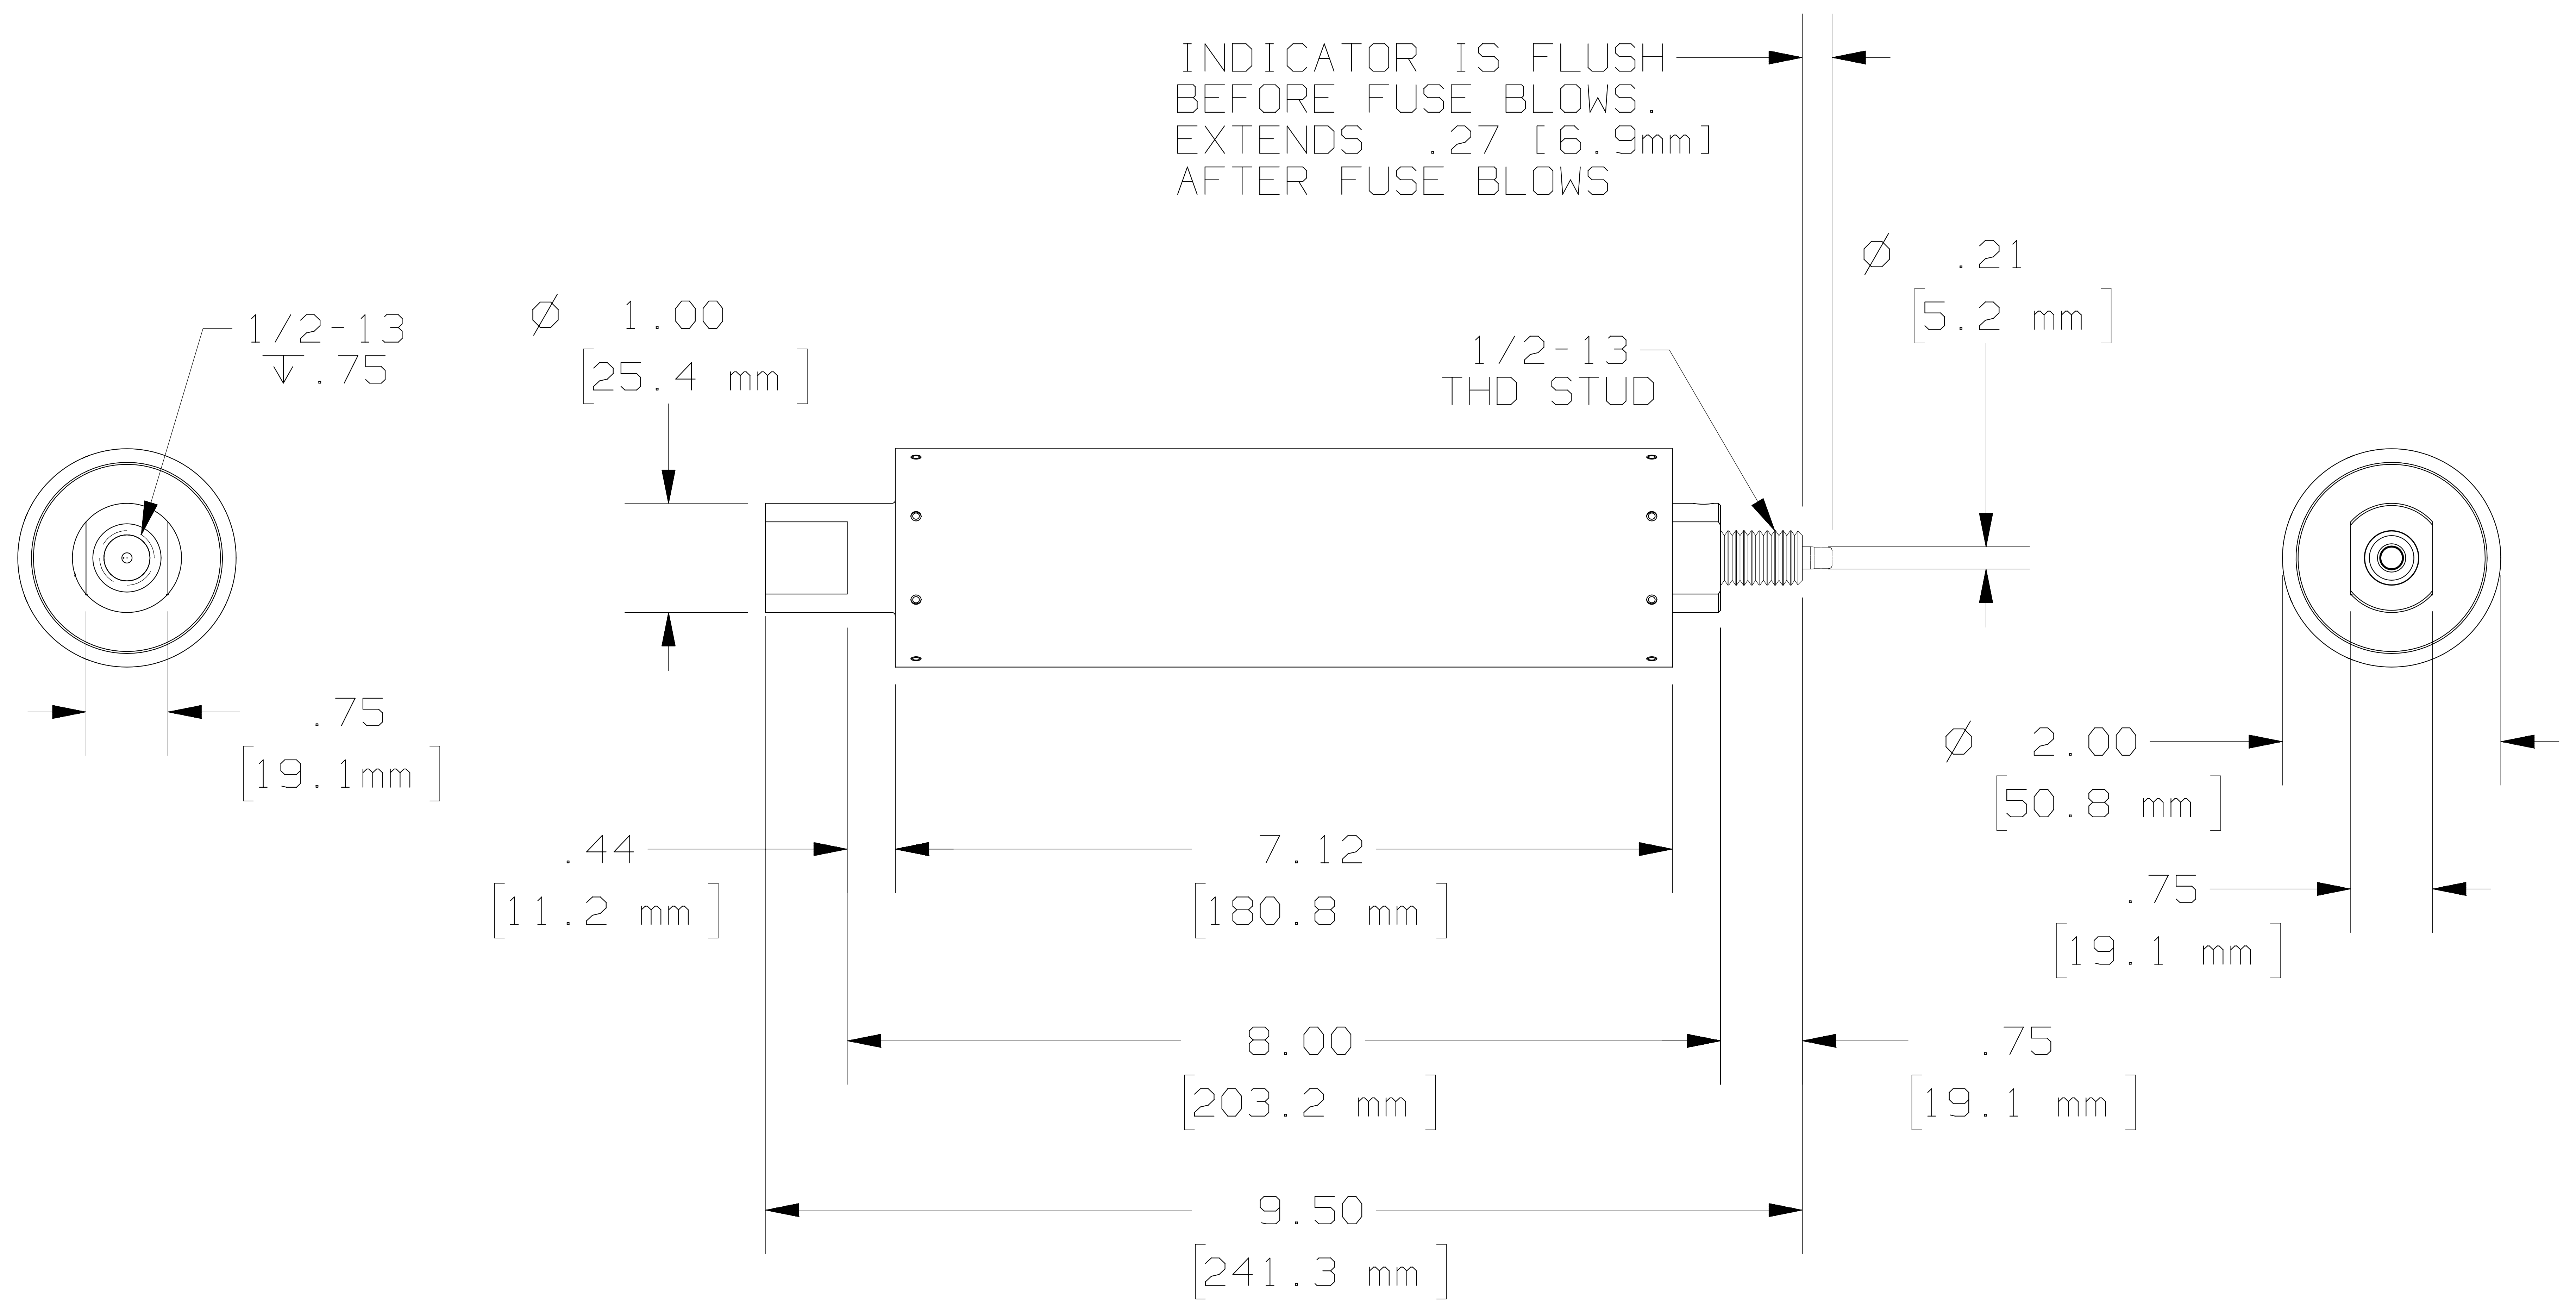

REV	DATE	ECO	DESCRIPTION	BY	CK	APP
A	2/25/05	NA	ADDED CAT NO'S A550C(65,75)-15	ELO	NA	NA

MERSEN USA NEWBURYPORT-MA, LLC
374 MERRIMAC STREET
NEWBURYPORT, MA 01950

A550C(6 THRU 75)-15
A430C(6 THRU 100)-15

OUTLINE DIMENSIONS
NOT TO BE USED FOR PRODUCTION

PRODUCT MANAGER

DESIGN ENGINEER

MEDIUM VOLTAGE CAPACITOR FUSE

SIGN:

SIGN:

6 - 75 Amps 5.5kV

DATE:

DATE:

6 - 100 Amps 4.3kV

700987