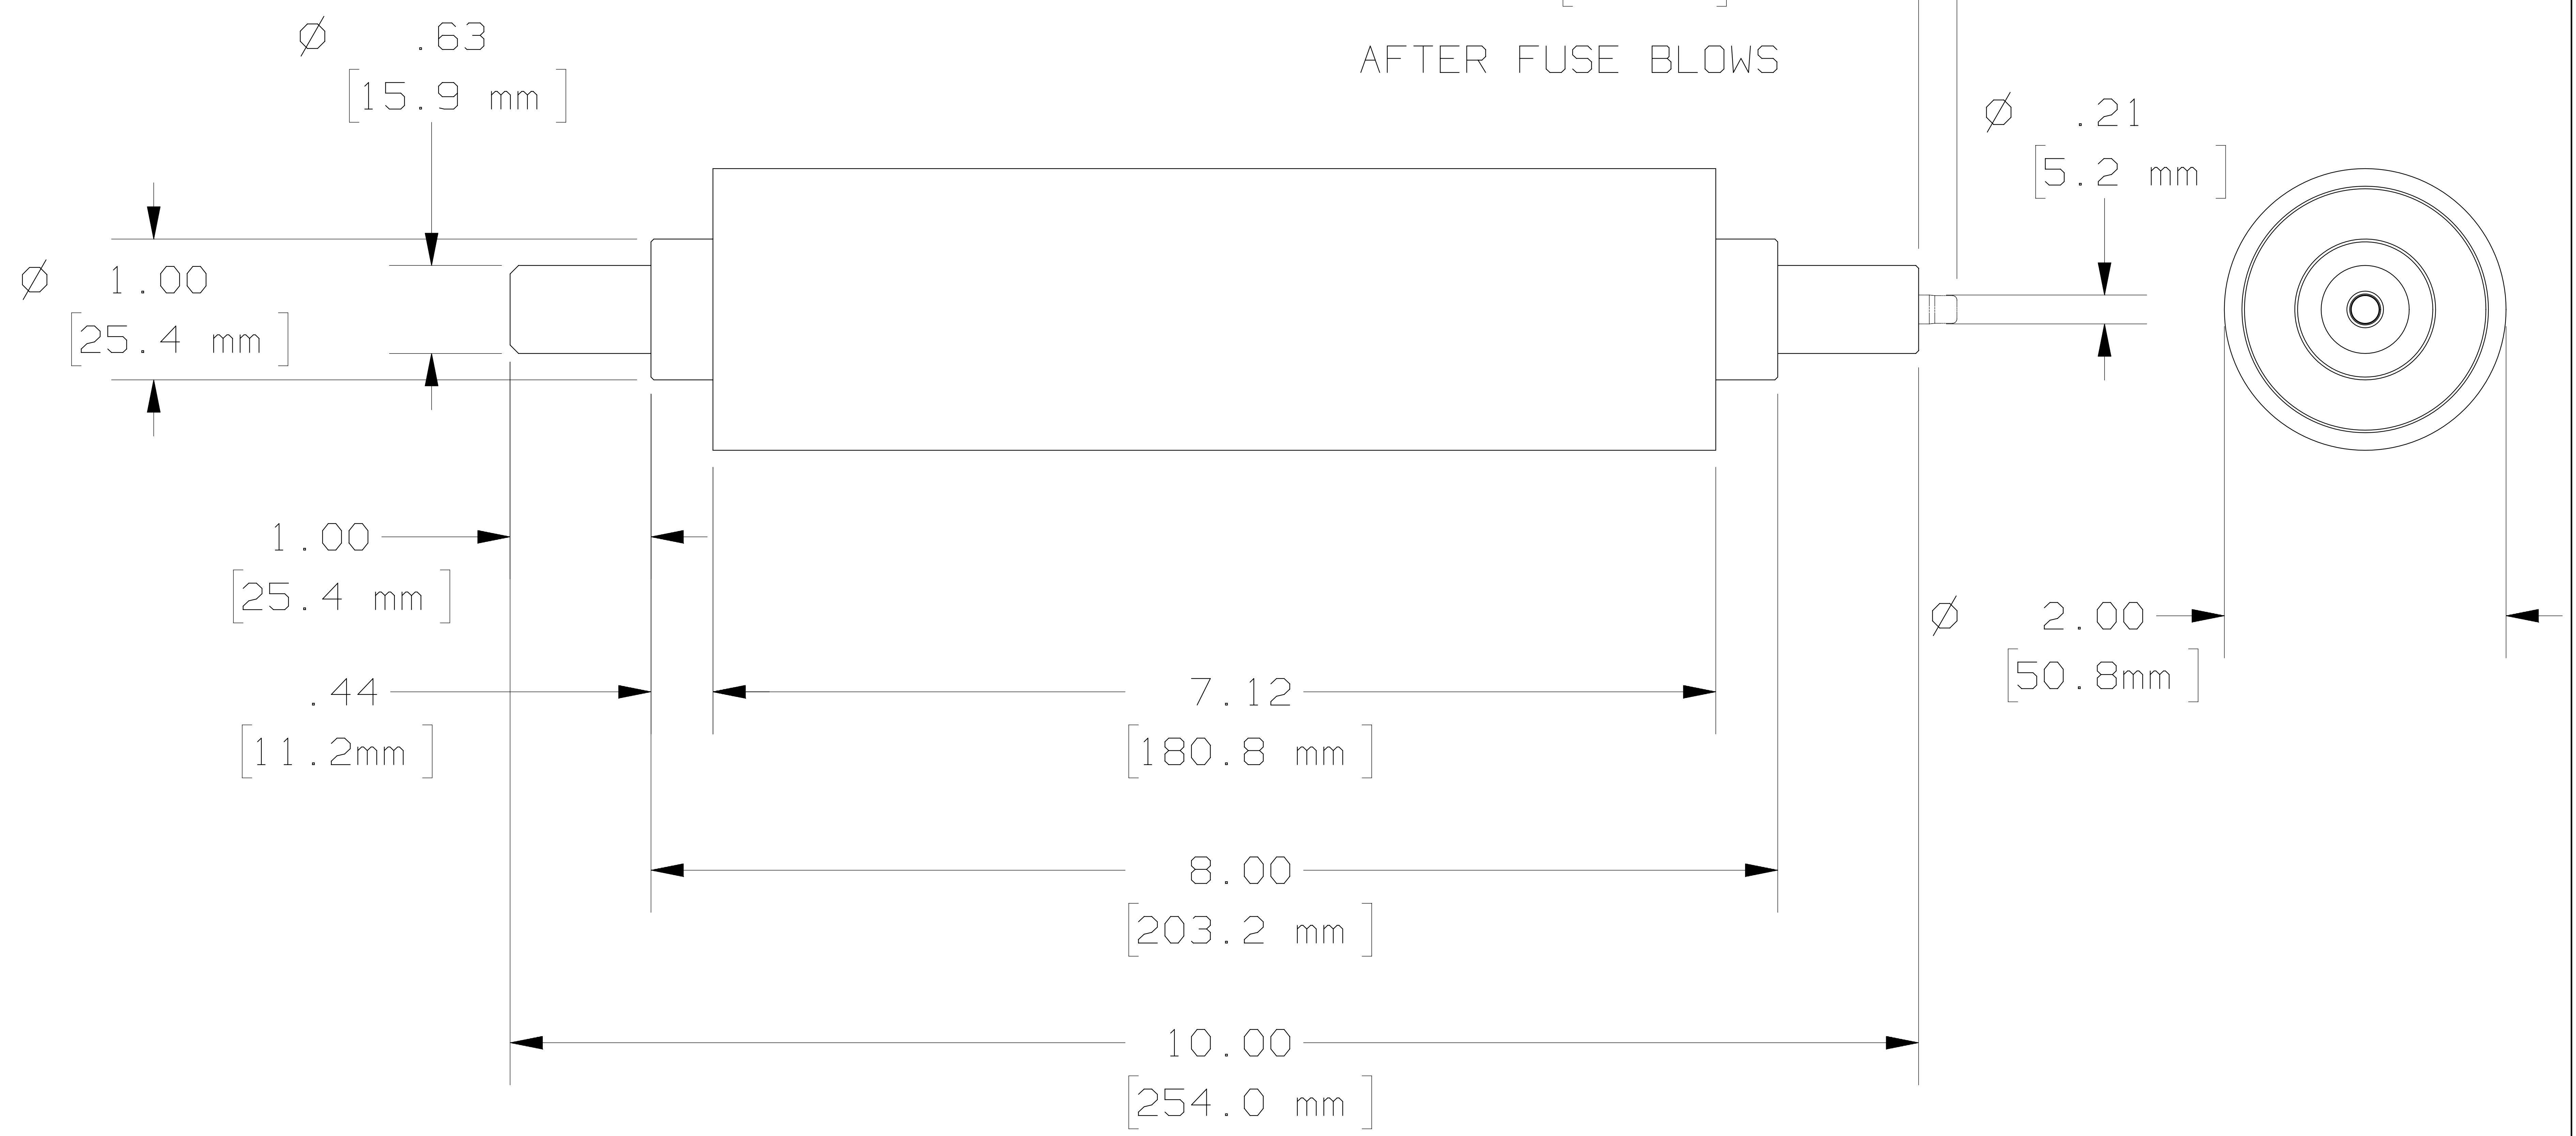

REV	DATE	ECO	DESCRIPTION	BY	CK	APP
-	1-22-03	NA	INITIAL RELEASE	KMH	NA	NA
A	3-12-03	NA	ADDED AMP RATINGS 6 - 50	KMH	NA	NA

INDICATOR IS FLUSH
BEFORE FUSE BLOWS.
EXTENDS .27
[6.9mm]
AFTER FUSE BLOWS

MERSEN USA NEWBURYPORT-MA, LLC
374 MERRIMAC STREET
NEWBURYPORT, MA 01950

A430C(6 THRU 100)-70
MEDIUM VOLTAGE CAPACITOR FUSE
6 - 100 Amps 4.3kV

OUTLINE DIMENSIONS
NOT TO BE USED FOR PRODUCTION

700904

PRODUCT MANAGER
SIGN:
DATE:

DESIGN ENGINEER
SIGN:
DATE: