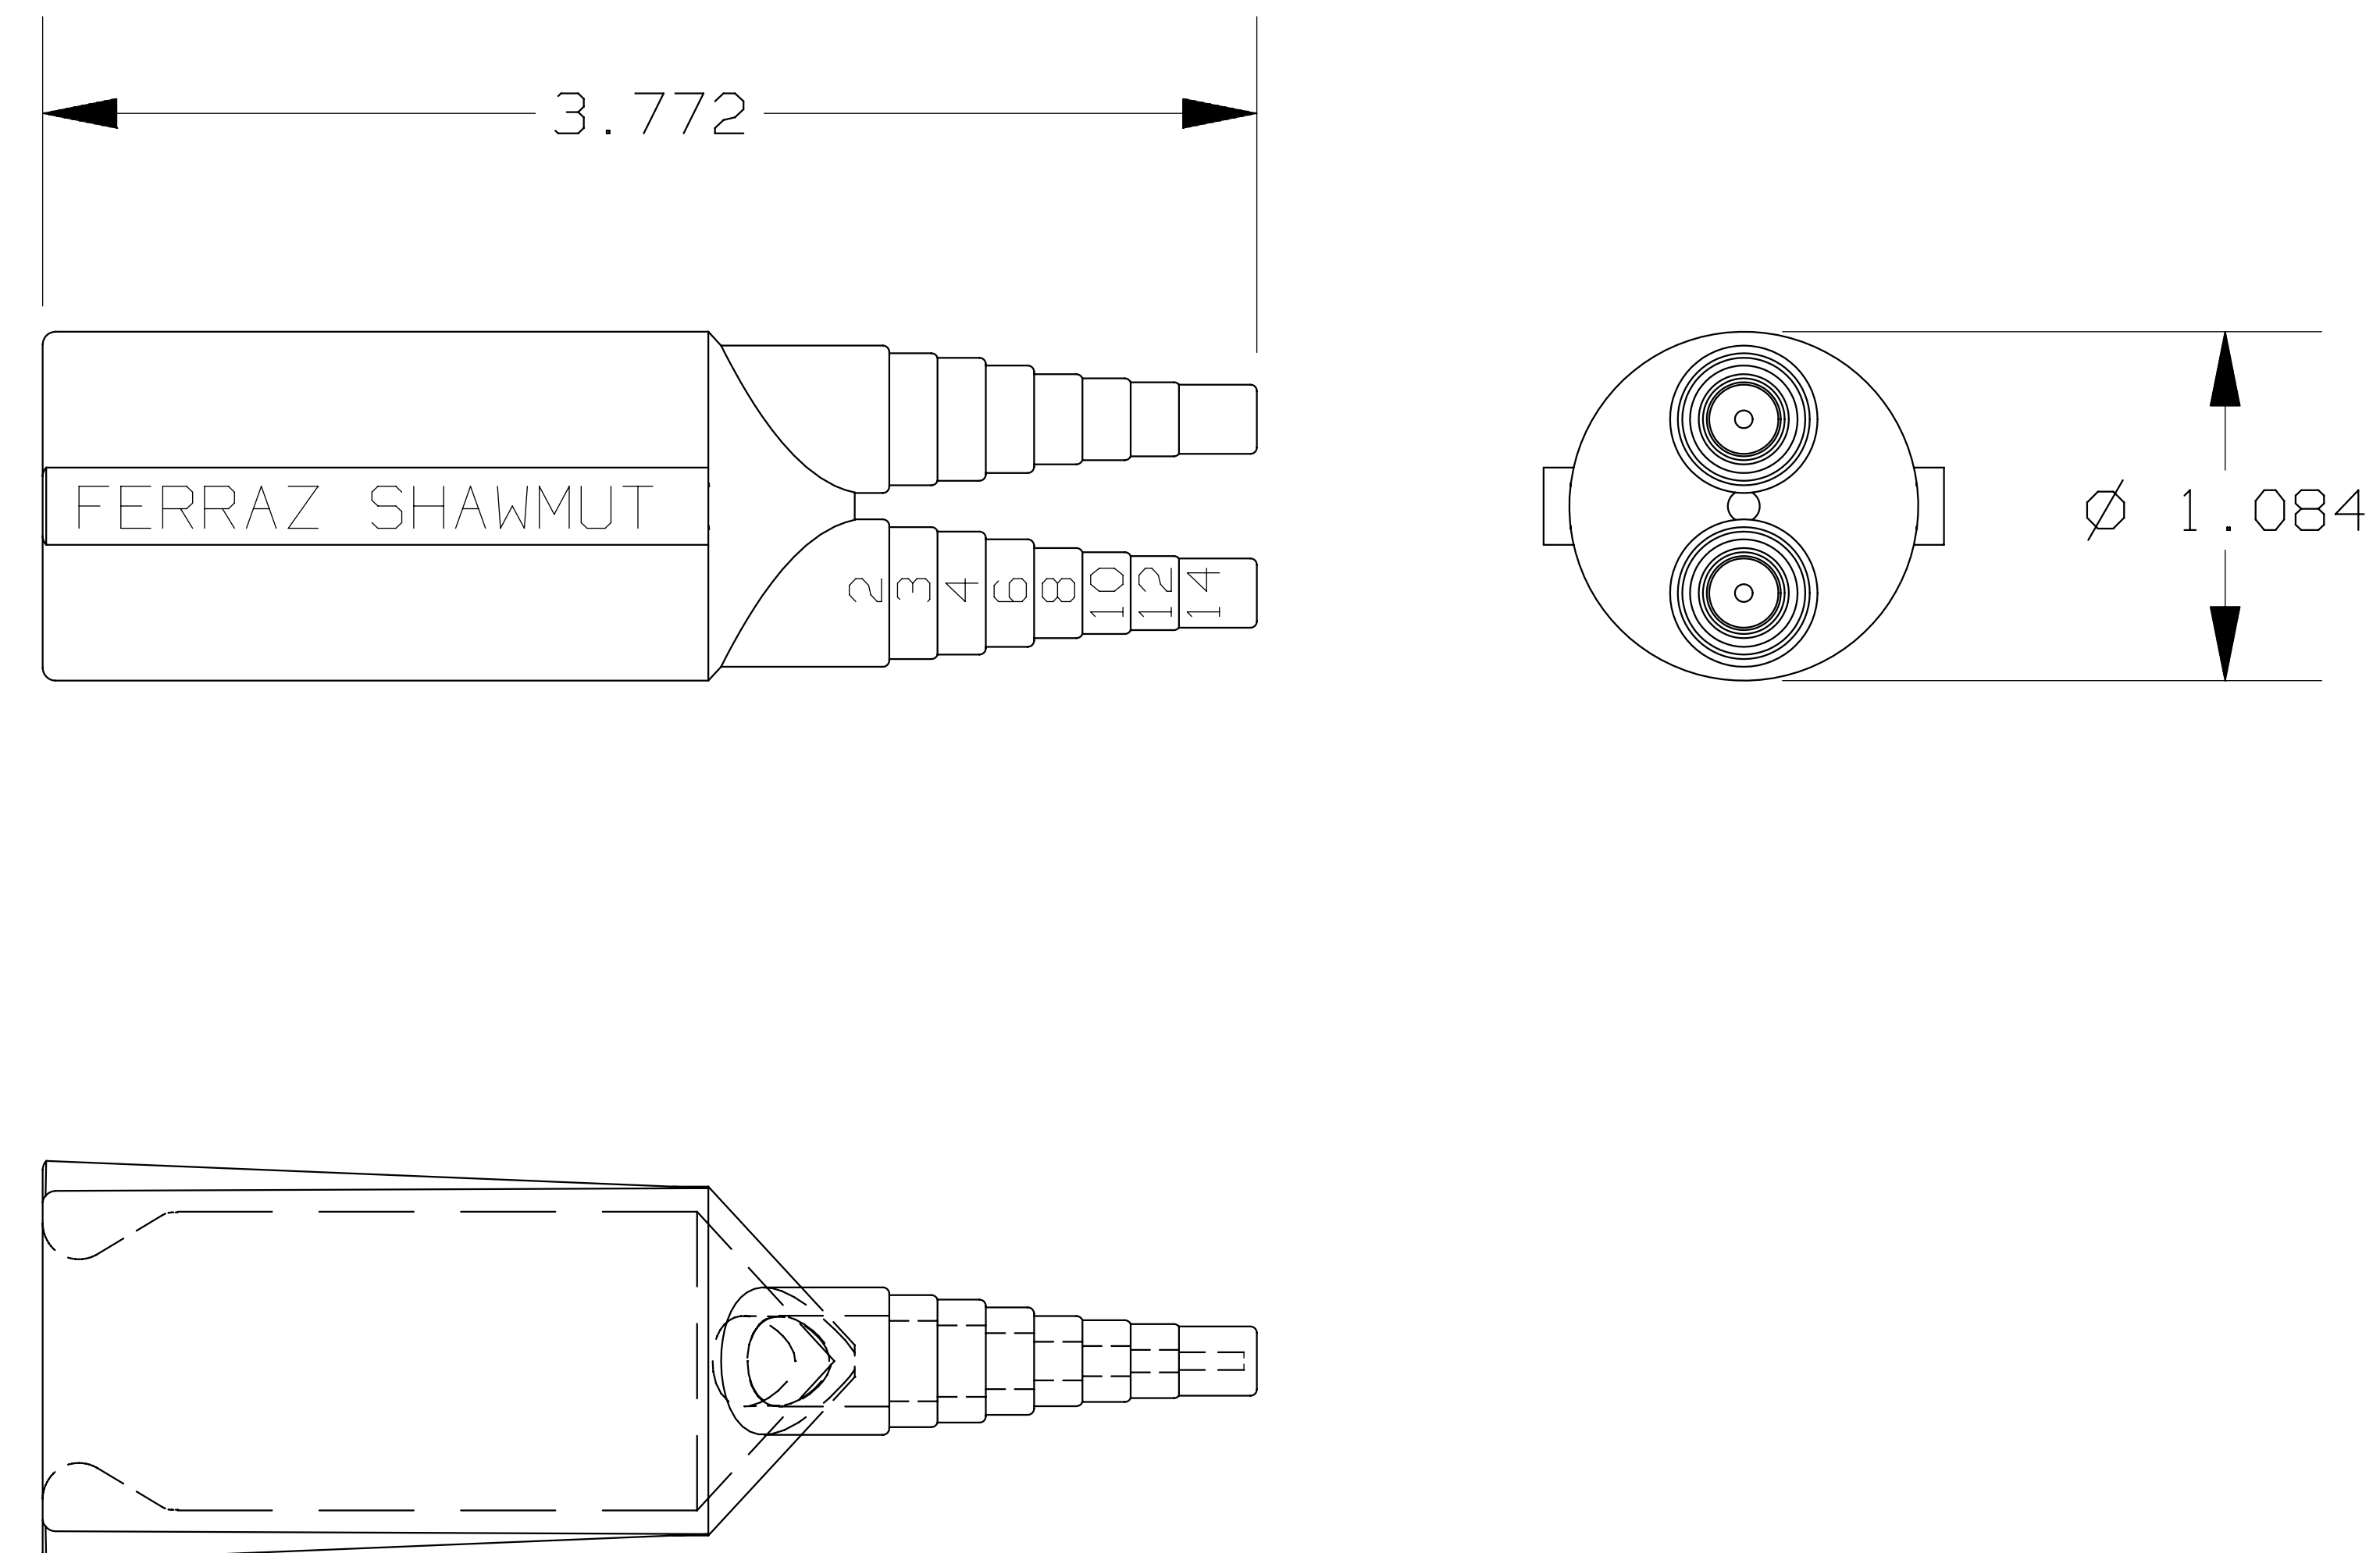

REV	DATE	ECO	DESCRIPTION	BY	CK	APP
A	2-21-08	N/A	DIM 3.772 WAS 3.680 ADDED CLOSED END	LDB	N/A	N/A

MERSEN USA NEWBURYPORT-MA, LLC
374 MERRIMAC STREET
NEWBURYPORT, MA 01950

FSB2 BOOT

OUTLINE DIMENSIONS
NOT TO BE USED FOR PRODUCTION

PRODUCT MANAGER

DESIGN ENGINEER

SIGN:

SIGN:

DATE:

DATE:

(FOR USE WITH FEB, FEC,
FEX, FEY FUSE HOLDERS)

700838