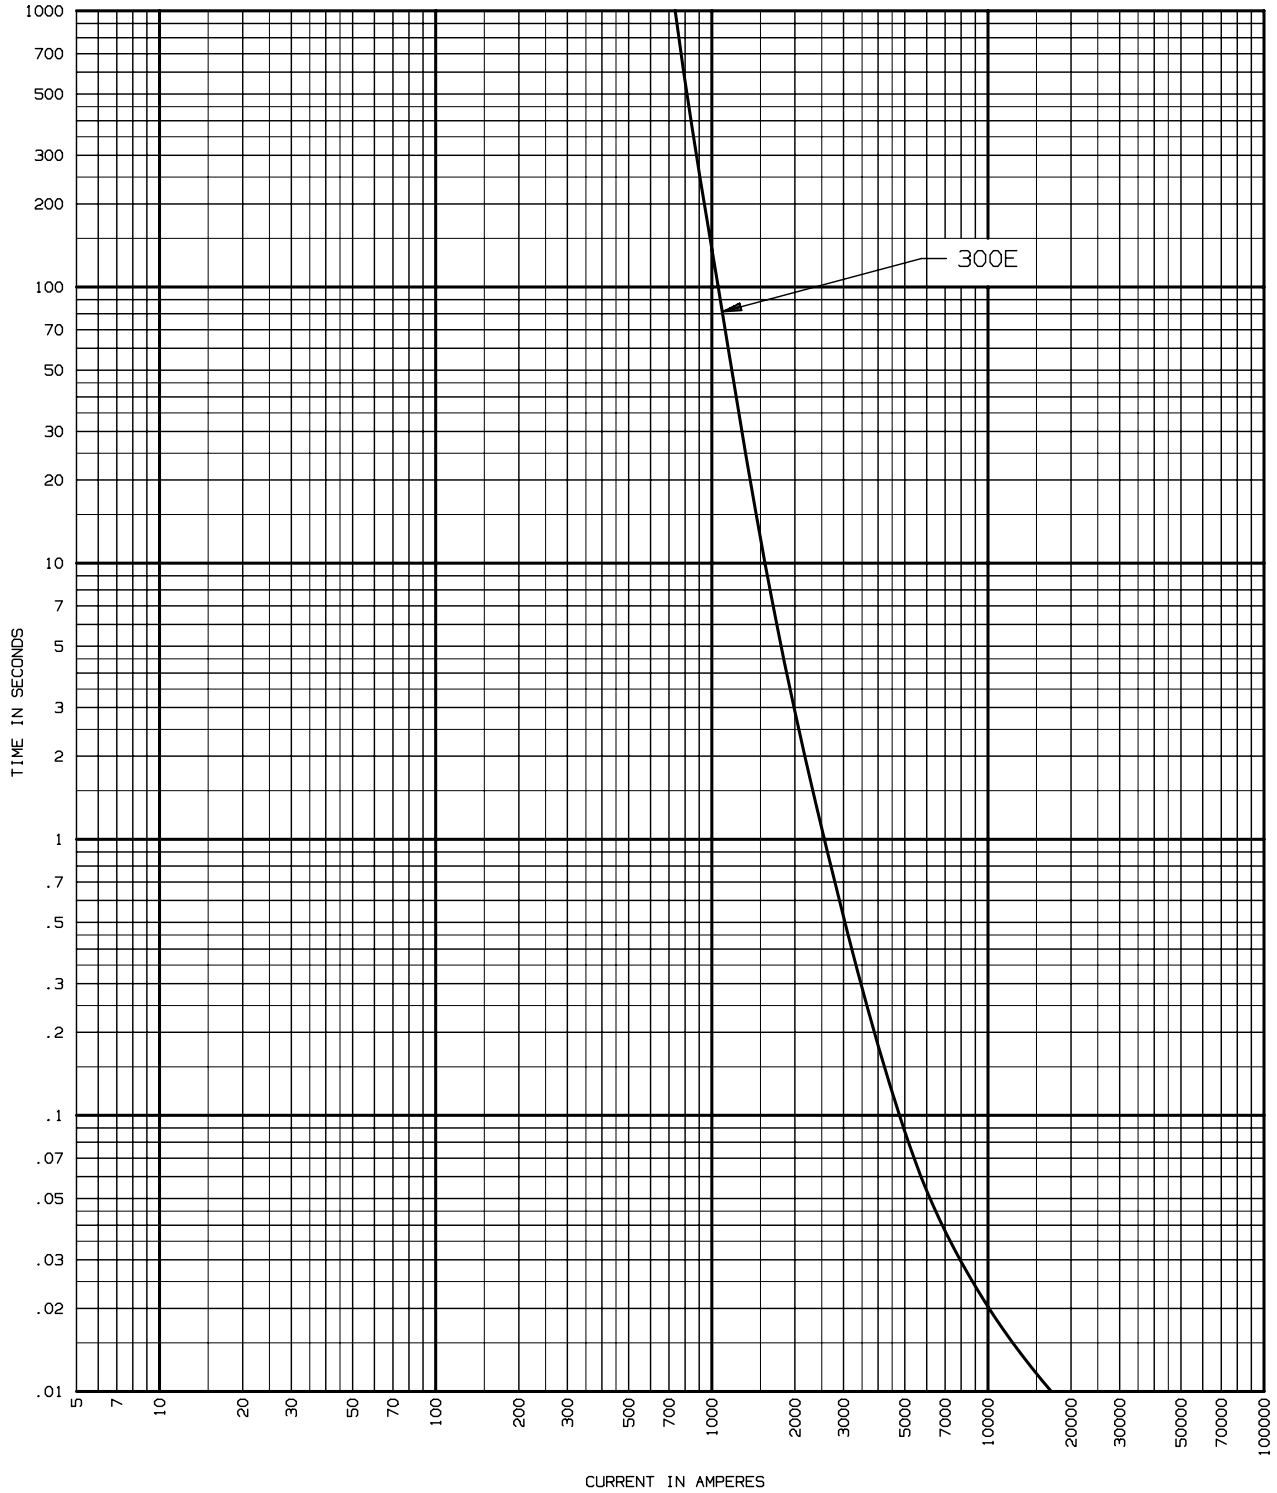

MEDIUM VLOTAGE AMP-TRAP FUSE
TOTAL CLEARING TIME CURRENT DATA
BOLT-IN 15.5KV
CAT. NO. A155B3DORO-300E

FERRAZ SHAWMUT
NEWBURYPORT, MA 01950

720664

CONTROL NO.: 742
REV.: -
FOLDER NO.: 14A
3/18/05