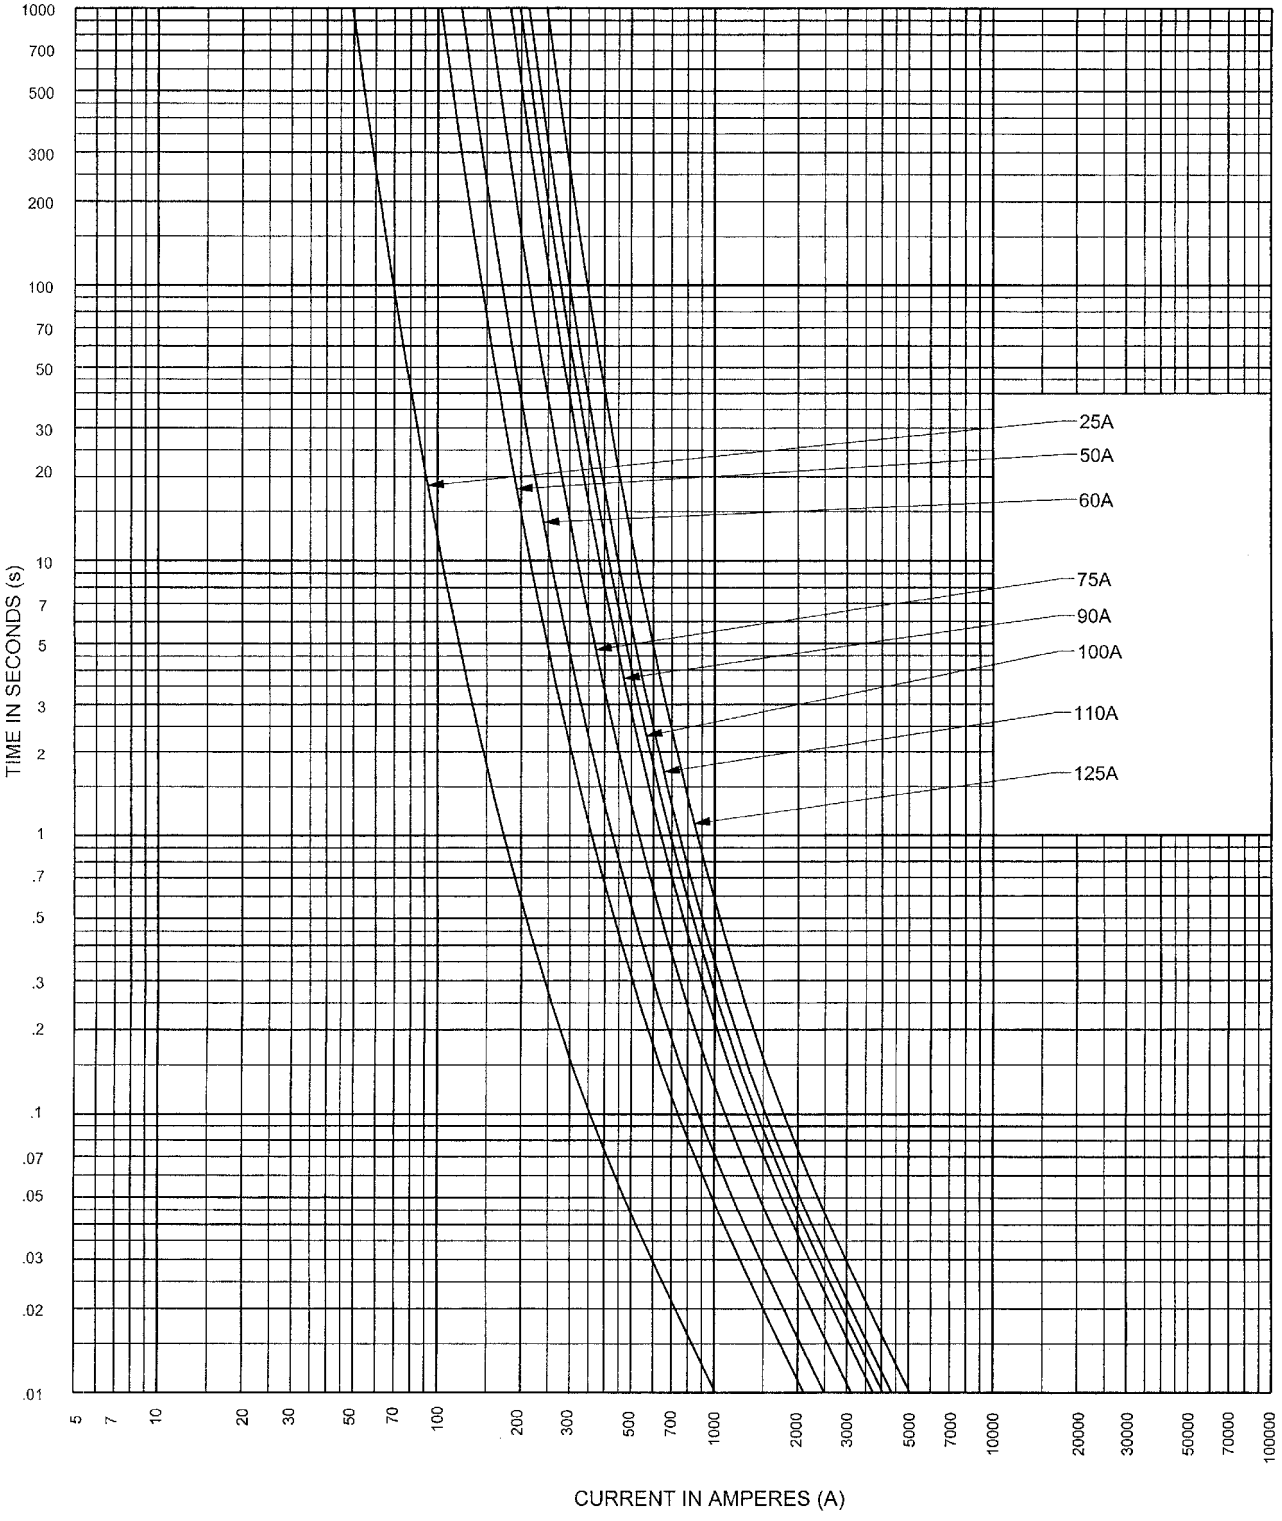

MEDIUM VOLTAGE CAPACITOR FUSE

**CAT. NO. A100C(25-125)-30**

25-125A 1.0kV

**TOTAL CLEARING TIME CURRENT DATA**

FERRAZ SHAWMUT  
NEWBURYPORT, MA 01950

720564

CONTROL NO.: 826  
REV.: A  
FOLDER NO.: 47  
DATE: 9-14-05