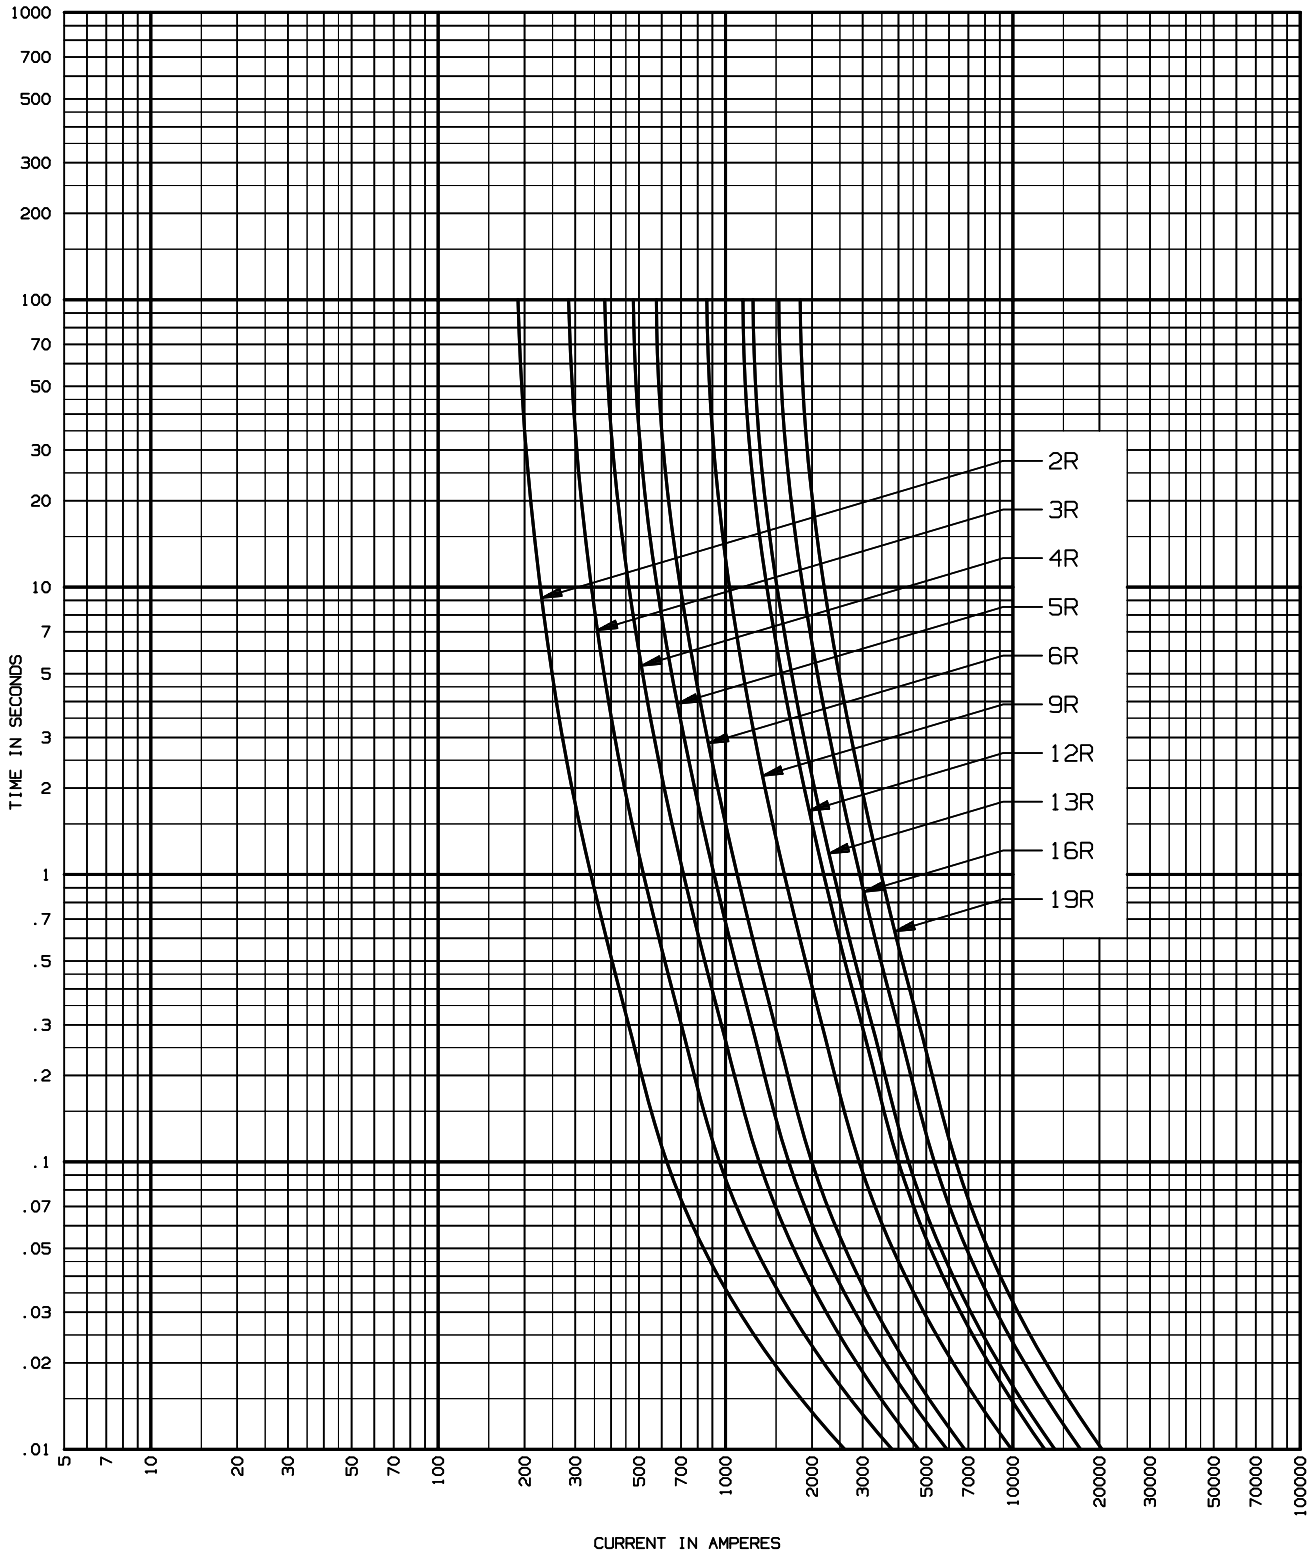

MEDIUM VOLTAGE "R" RATED

CAT. NO. A072D1DSRO-(2R-19R)
A055D1DSRO-(2R-19R)
A033D1DSRO-(2R-19R)

TOTAL CLEARING TIME-CURRENT CURVE

FERRAZ SHAWMUT
NEWBURYPORT, MA 01950

720364

CURRENT IN AMPERES

CONTROL NO: 222
REV. -
6/6/02