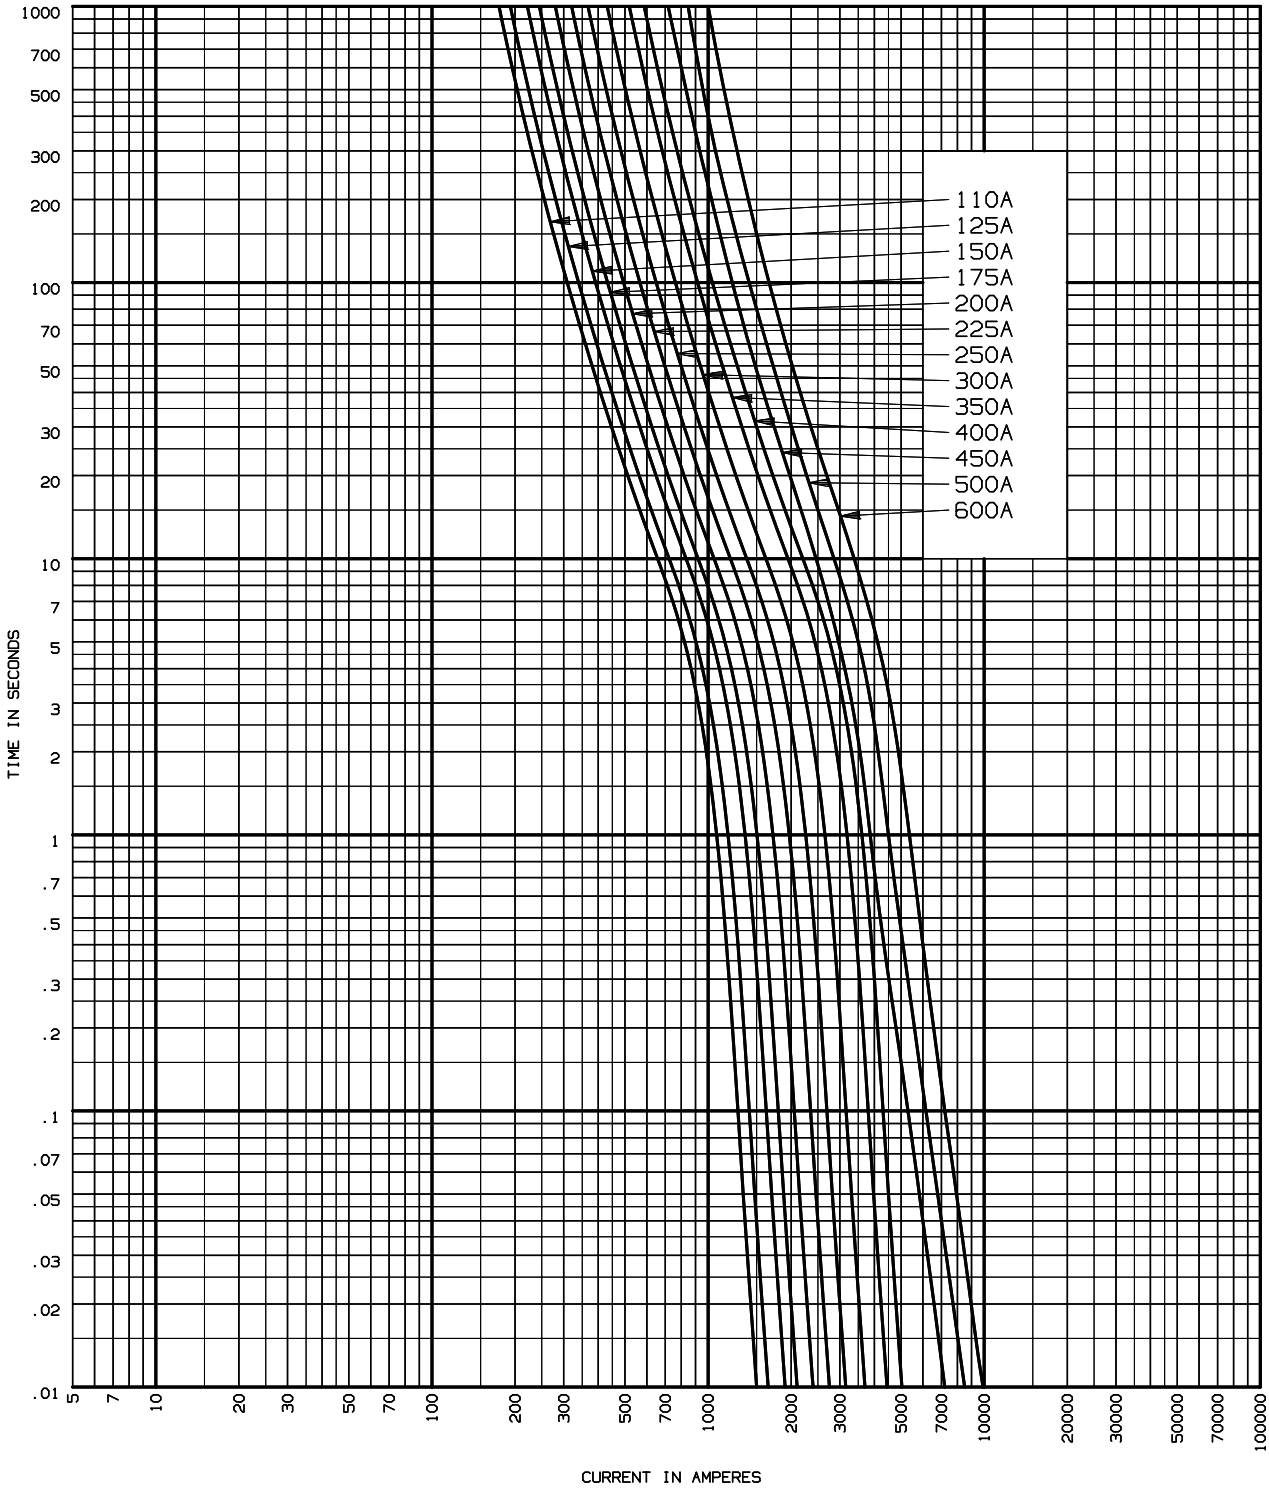

CLASS RK1 AMP-TRAP FUSE

CAT. No. A6D(AMP RATING)R

110-600 AMPS 600V

AVERAGE MELTING TIME - CURRENT CURVE

FERRAZ SHAWMUT
NEWBURYPORT, MA 01950

720534

CONTROL NO.: 520

REV.: -

05/07/04