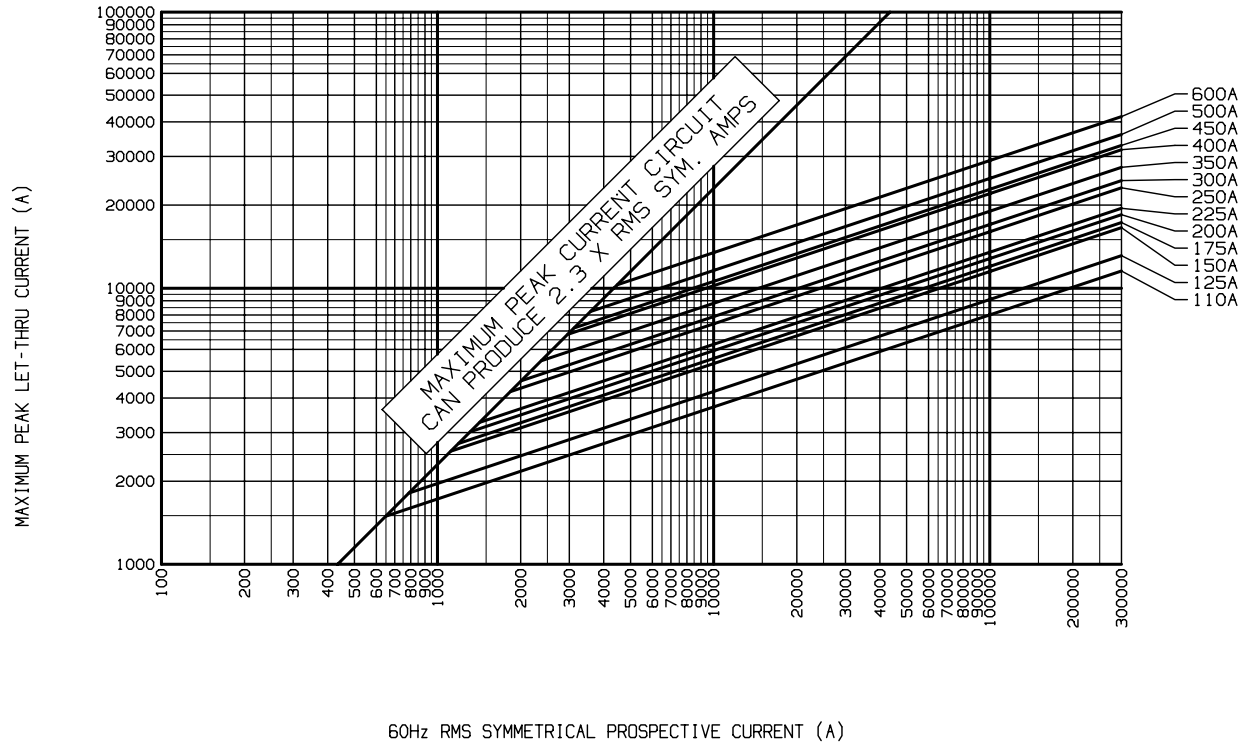

HIGH SPEED CLASS J FUSE

CAT. No. HSJ(110 THRU 600)
(110-600) AMPS 600VAC

PEAK LET-THRU CURVE

FERRAZ SHAWMUT
NEWBURYPORT, MA 01950

720447

CONTROL NO: 409

REV. A

5-9-03