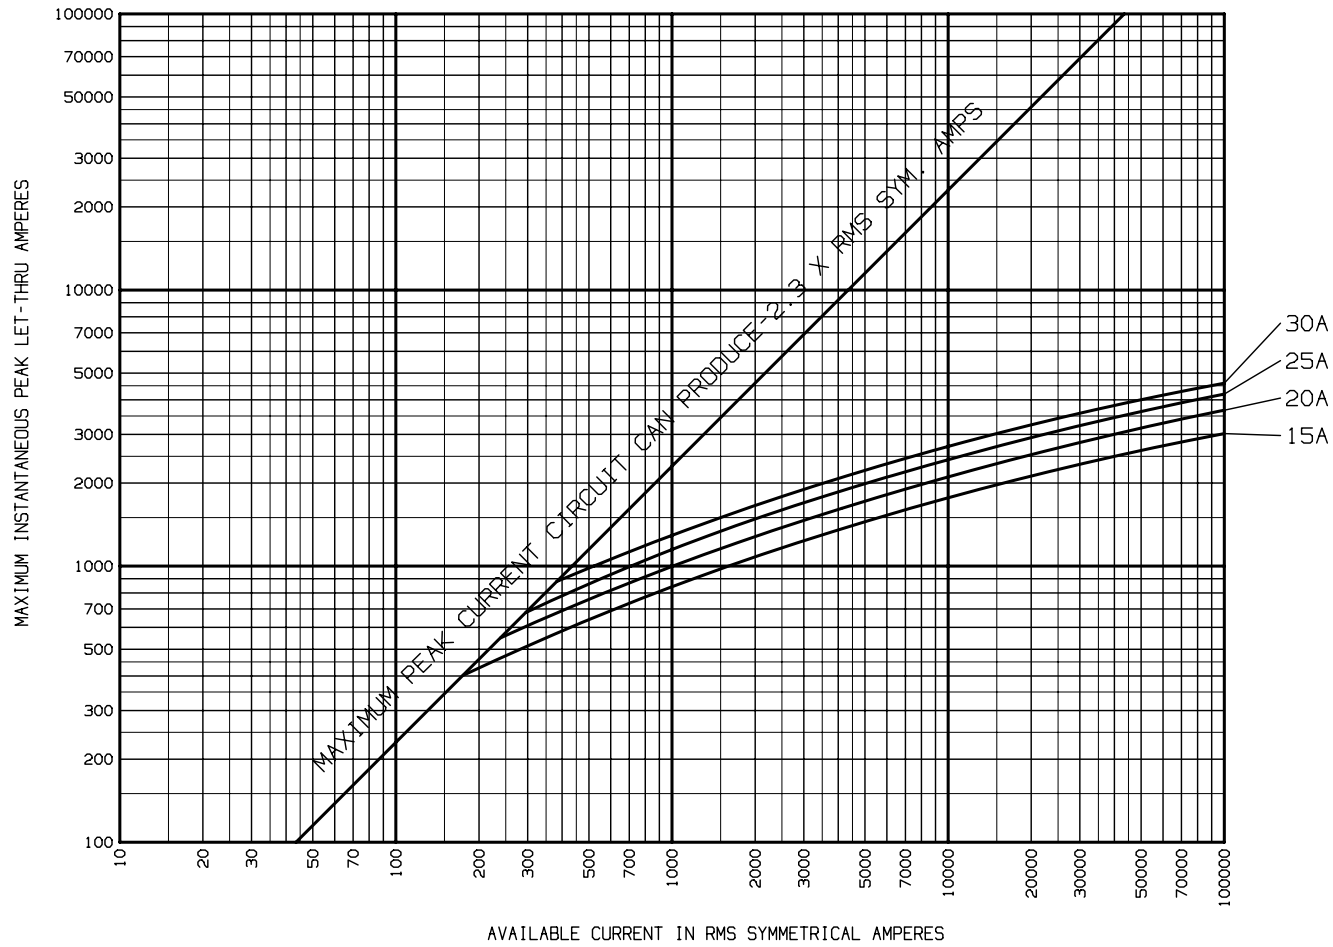

TIME DELAY CC FUSE

CAT. No. ATQR(AMP RATING)
8-30 AMPS 600V

PEAK LET-THRU CURVE

FERRAZ SHAWMUT
NEWBURYPORT, MA 01950

720588

CONTROL NO: 605
REV. -

FOLDER NO.: 40D

08/13/04