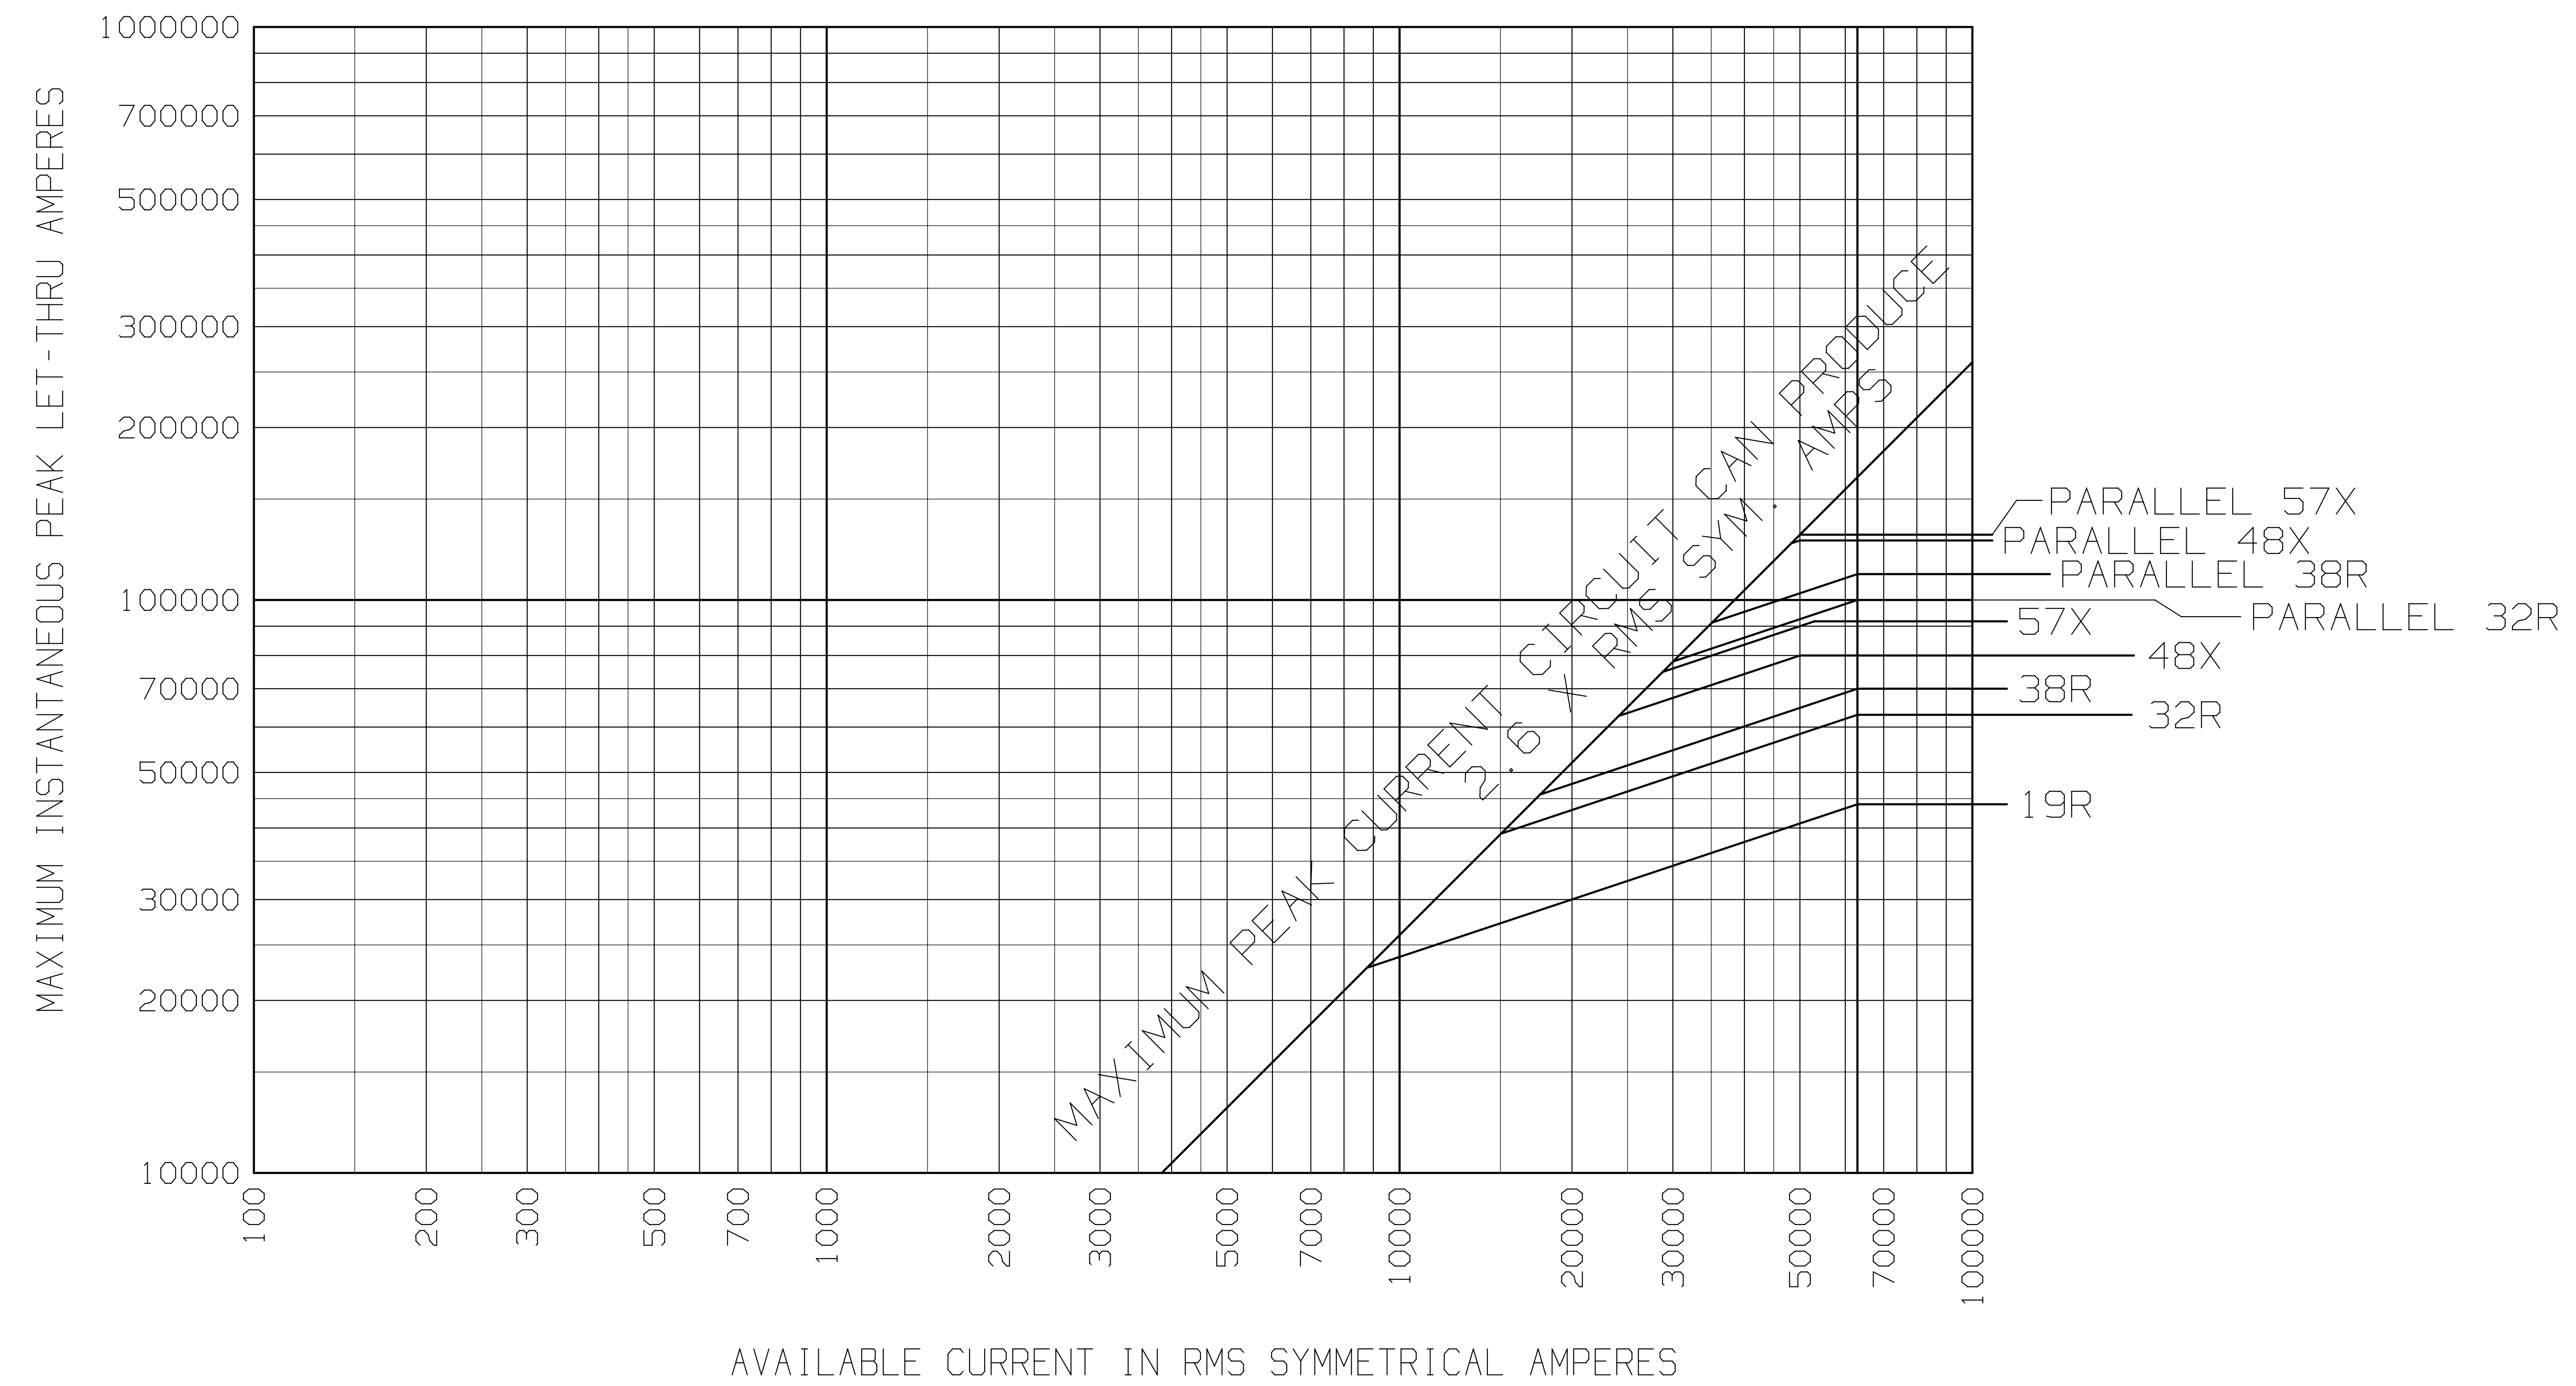

MEDIUM VOLTAGE AMP-TRAP FUSE

CAT. NO. A051B1DARO-19R
 A051B2DARO-32R
 A051B2DARO-38R
 A051B3DARO-48X
 A051B3DARO-57X

19R - 38R 5.5KV MAX
 48X & 57X 5.2KV MAX

PEAK LET-THRU DATA

Newburyport, MA 01950

102655

CONTROL NO: 569

REV. D
 5-17-04