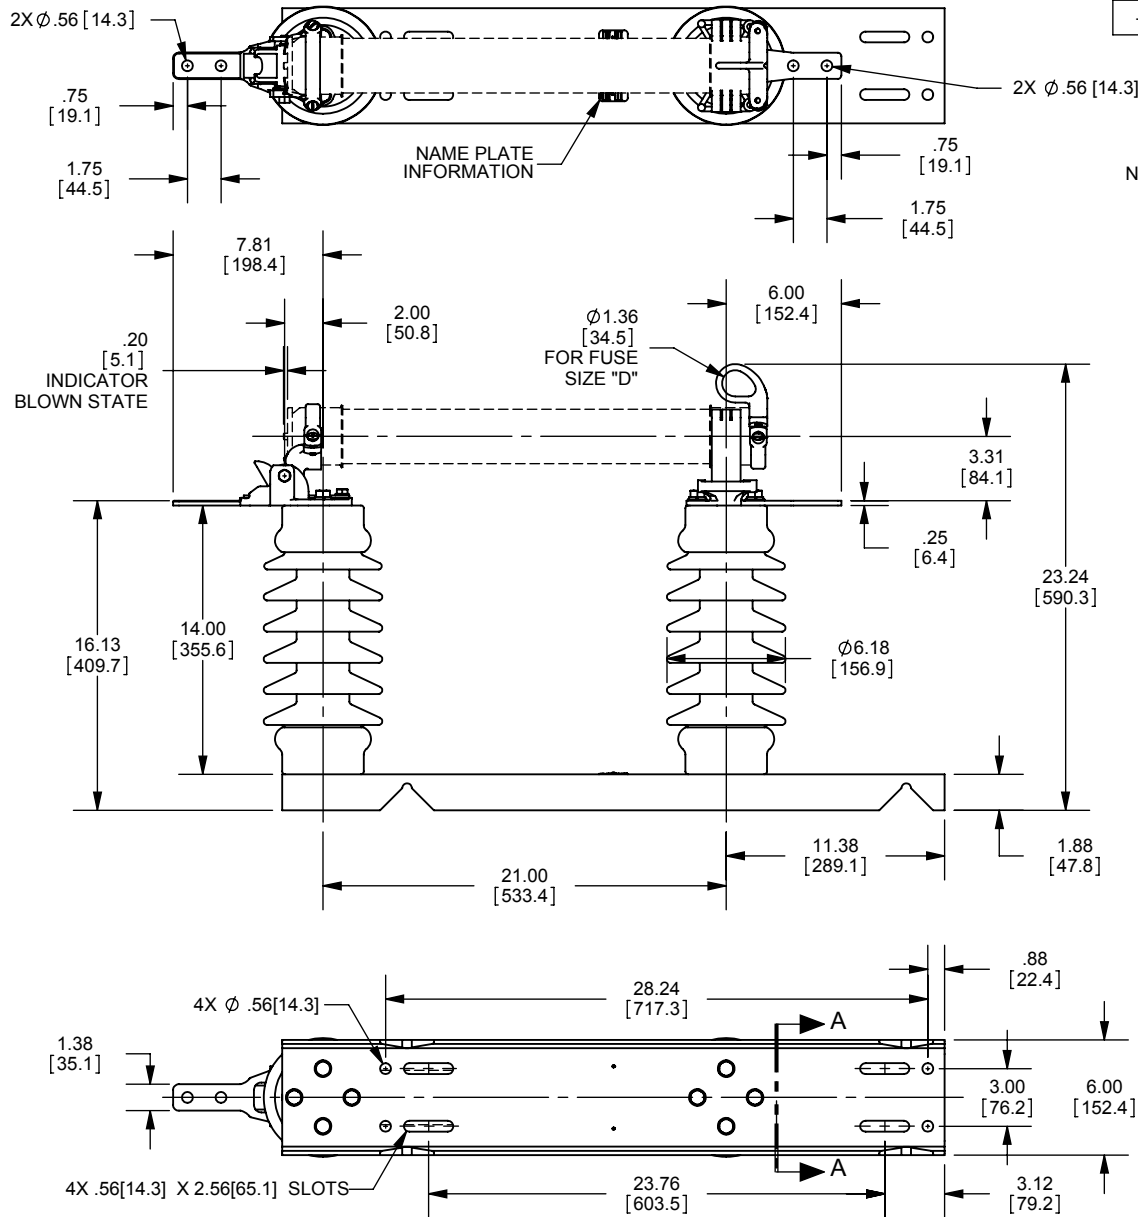

REV.	DATE	ECO	DESCRIPTION	BY	CK	APP
-	3/3/11	N/A	INITIAL RELEASE	RB	N/A	N/A

DIMENSIONS IN [] ARE MILLIMETERS

MERSEN USA NEWBURYPORT-MA, LLC
374 MERRIMAC STREET
NEWBURYPORT, MA 01950

9F61XHM321
FUSE DISCONNECT SWITCH
EKO-3D
25.8kV MAX. 150kV BIL

OUTLINE DIMENSIONS
NOT TO BE USED FOR PRODUCTION

701570

PRODUCT MANAGER

DESIGN ENGINEER

SIGN:

SIGN:

DATE:

DATE: