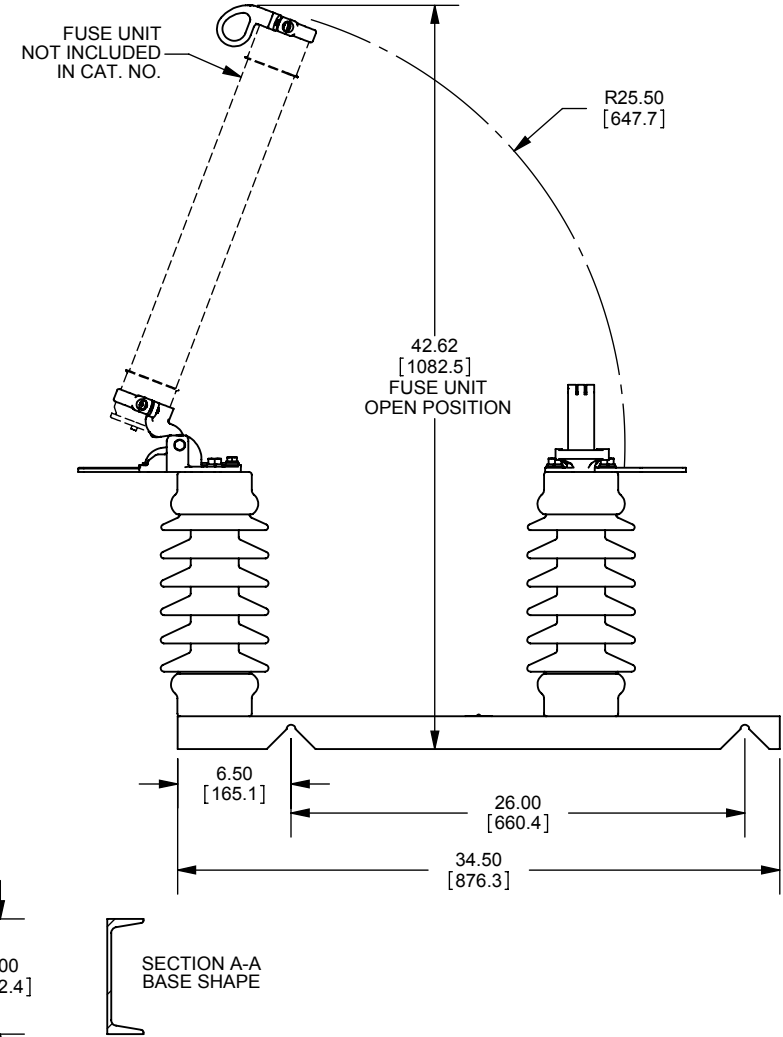

REV.	DATE	ECO	DESCRIPTION	BY	CK	APP
-	3/3/11	N/A	INITIAL RELEASE	RB	N/A	N/A

DIMENSIONS IN [] ARE MILLIMETERS

MERSEN USA NEWBURYPORT-MA, LLC
374 MERRIMAC STREET
NEWBURYPORT, MA 01950

9F61XHM321
FUSE DISCONNECT SWITCH
EKO-3D
25.8kV MAX. 150kV BIL

OUTLINE DIMENSIONS
NOT TO BE USED FOR PRODUCTION

701570

PRODUCT MANAGER

DESIGN ENGINEER

SIGN:

SIGN:

DATE:

DATE: